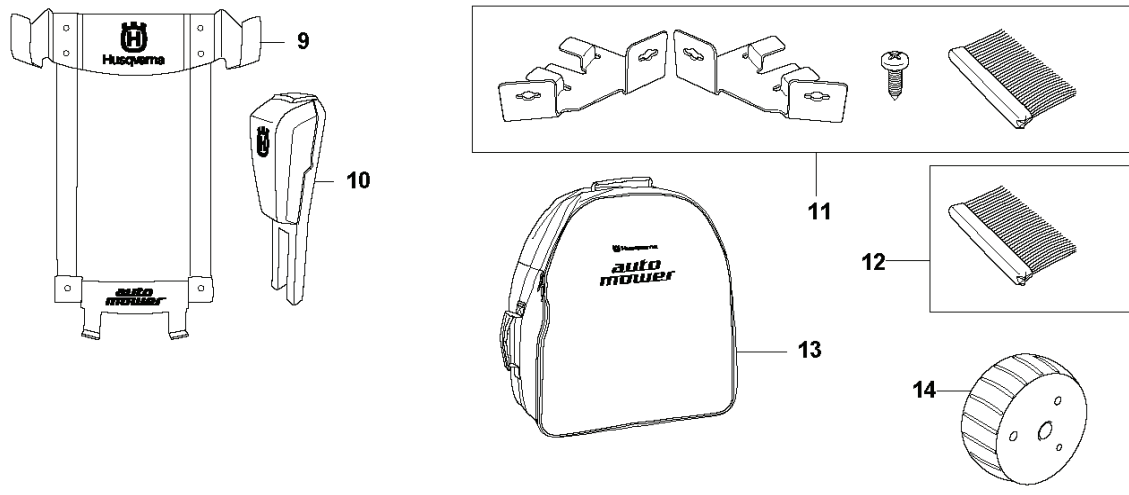

**AUTOMOWER SOLAR HYBRID
ACCESSORIES**

ROBOTIC LAWN MOWERS

PXM_REF	PXM_PARTNO	ARTIKELBESKRIVNING	PXM_REMARK		
1	535138703	BLADE SET	Carbon steel, 9pcs	1	
1	577864401	BLADE SET	Carbon steel, Blister Pack, 9pcs	1	
1	535138803	BLADE SET	Carbon steel, 45pcs	1	
1	505127802	BLADE SET	Carbon steel, 500pcs	1	
2	577606403	BLADE SET	Carbon steel, Thick, 9pcs	1	
2	577864601	BLADE SET	Carbon steel, Thick, Blister Pack,	1	
2	577606503	BLADE SET	Carbon steel, Thick, 45pcs	1	
2	577606602	BLADE SET	Carbon steel, Thick, 300pcs	1	
3	535132302	KABLAGE		1	
4	577858102	DVD		1	
5	578051302	FETT	300 ml	1	
6	578051301	FETT	85 ml	1	
7	522736501	ADAPTER		1	
8	577606801	TESTUTRUSTNING		1	
9	504821301	WALL HANGER		1	
10	522425801	SIGNALFÖRSTÄRKARE		1	
11	505132701	BORSTSATS	Incl Brush, 6pcs	1	
11	577865001	BORSTSATS	Incl Brush, Blister Pack, 6pcs	1	
12	505132802	BORSTE	For 2014 & 2013 models	1	
12	505132801	BORSTE	For 2012 & 2011 models	1	
13	522916701	VÄSKA		1	
14	575231702	WHEEL KIT	400g	1	
14	577865101	WHEEL KIT	400g, Blister pack, 2pcs	1	
15	522851602	BLADE SET	For 2012 & 2011 models	1	
15	522851702	BLADE SET	For 2012 & 2011 models	1