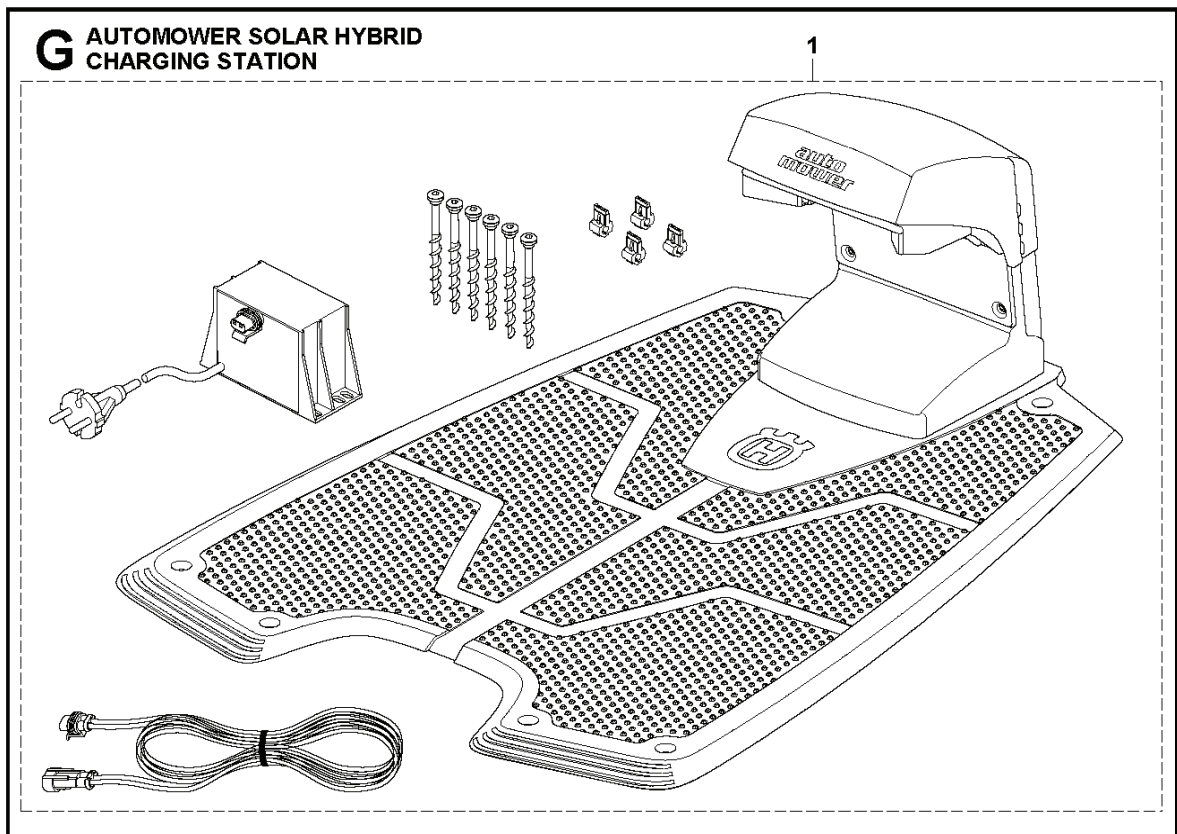

G AUTOMOWER SOLAR HYBRID
CHARGING STATION

ROBOTIC LAWN MOWERS

PXM_REF	PXM_PARTNO	ARTIKELBESKRIVNING	PXM_REMARK		
1	575550901	LADDSTATION	EU	1	
1	575550902	LADDSTATION	UK/IRL	1	
1	575550903	LADDSTATION	CH	1	
1	575550904	LADDSTATION	US/CA/MX	1	
1	575550905	LADDSTATION	AU/NZ	1