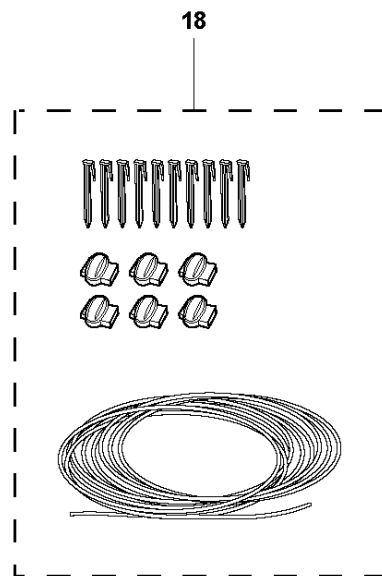

H GARDENA SILENO, SILENO+ INSTALLATION ACCESSORIES

INSTALLATIONSTILLBEHÖR SILENO:R100Li/R100LiC,SILENO+:R130Li/R130LiC/R160Li/R160LiC, 2018-

Ref	Artikelnr	Beskrivning	Anmärkning	ANT SATS AL
1	593 16 36-01	DRIVENHET	Power Supply EU	1
2	584 86 26-03	DRIVENHET	Power Supply CH	1
3	579 82 51-01	KABLAGE KPL	Low Voltage Cable 20 m	1
3	579 82 51-02	KABLAGE KPL	Low Voltage Cable 10 m	1
3	579 82 51-03	KABLAGE KPL	Low Voltage Cable 3 m	1
4	966 80 98-01	KLAMMER	Staples 100 pcs, Gardena Blister Pack	1
4	Gardena409020	TBD	Staples 100 pcs, Gardena Blister Pack	1
5	575 23 86-03	SCREW KIT	Screw KIT	1
6	967 10 48-01	VAJER	Loop Wire 50 m, Gardena Blister Pack	1
6	Gardena405820	TBD	Loop Wire 50 m, Gardena Blister Pack	1
6	966 80 96-01	VAJER	Loop Wire 150 m, Gardena Blister Pack	1
6	Gardena408820	TBD	Loop Wire 150 m, Gardena Blister Pack	1
7	966 80 95-01	KNIV	Blades 9 pcs, Gardena Blister Pack	1
7	Gardena408720	TBD	Blades 9 pcs, Gardena Blister Pack	1
7	577 60 65-05	BLADE SET	Long Life Safety Blades, 45 pcs	1
7	577 60 66-04	BLADE SET	Long Life Safety Blades, 300 pcs	1
8	535 12 90-01	KOPPLING	Loop Wire Connector 1 pcs	1
9	501 98 02-01	KOPPLING	Splice 1 pcs	1
9	501 98 02-02	KOPPLING	Splice KIT 50 pcs	1
10	966 80 97-01	KOPPLING	2 Connectors + 6 Splices, Gardena Blister Pack	1
10	Gardena408920	TBD	2 Connectors + 6 Splices, Gardena Blister Pack	1
10	579 04 81-01	TILLBEHÖRSPÅSE	5 Connectors + 5 Splices	1
11	586 27 79-01	ETIKETT	Sticker Cable Markers 10 pcs	1
12	588 98 66-01	AGGREGAT	Gateway, Gardena smart system (LiC)	1
13	589 20 95-01	ADAPTER	Power Supply, Gardena smart system (LiC) EU	1
13	589838101	TBD	Power Supply, Gardena smart system (LiC) UK	1
14	501 65 70-01	VAJER	LAN Cable, Gardena smart system (LiC)	1
15	502 40 53-01	DEKAL	Label Anti-Theft	1
16	115860001	TBD	Operator's Manual, Swedish	1
16	115860006	TBD	Operator's Manual, Danish	1
16	115860011	TBD	Operator's Manual, Finnish	1
16	115860021	TBD	Operator's Manual, Norwegian	1
16	115860026	TBD	Operator's Manual, English	1
16	115860031	TBD	Operator's Manual, French	1
16	115860036	TBD	Operator's Manual, Dutch	1
16	115860041	TBD	Operator's Manual, Italian	1
16	115860046	TBD	Operator's Manual, Spanish	1
16	115860051	TBD	Operator's Manual, German	1
16	115860058	TBD	Operator's Manual, Hungarian	1
16	115860059	TBD	Operator's Manual, Portuguese	1
16	115860061	TBD	Operator's Manual, Polish	1
16	115860063	TBD	Operator's Manual, Estonian	1
16	115860064	TBD	Operator's Manual, Lettish	1