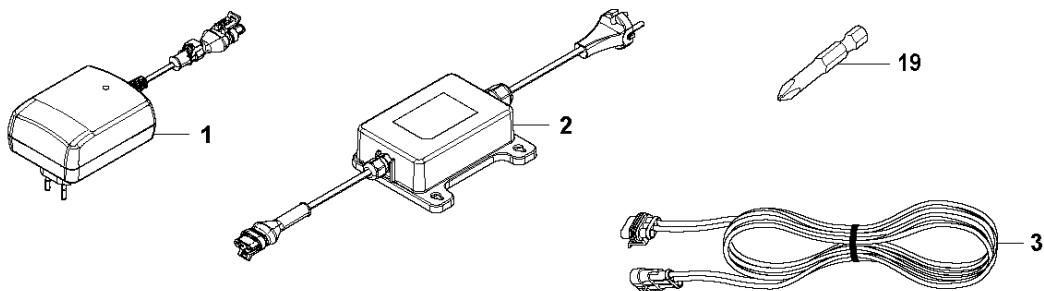

H GARDENA SILENO, SILENO+ INSTALLATION ACCESSORIES

INSTALLATIONSTILLBEHÖR SILENO:R100Li/R100LiC,SILENO+:R130Li/R130LiC/R160Li/R160LiC, 2018-

Ref	Artikelnr	Beskrivning	Anmärkning	ANT SATS AL
1	593 16 36-01	DRIVENHET	Power Supply EU	1
2	584 86 26-03	DRIVENHET	Power Supply CH	1
3	579 82 51-01	KABLAGE KPL	Low Voltage Cable 20 m	1
3	579 82 51-02	KABLAGE KPL	Low Voltage Cable 10 m	1
3	579 82 51-03	KABLAGE KPL	Low Voltage Cable 3 m	1
4	966 80 98-01	KLAMMER	Staples 100 pcs, Gardena Blister Pack	1
4	Gardena409020	TBD	Staples 100 pcs, Gardena Blister Pack	1
5	575 23 86-03	SCREW KIT	Screw KIT	1
6	967 10 48-01	VAJER	Loop Wire 50 m, Gardena Blister Pack	1
6	Gardena405820	TBD	Loop Wire 50 m, Gardena Blister Pack	1
6	966 80 96-01	VAJER	Loop Wire 150 m, Gardena Blister Pack	1
6	Gardena408820	TBD	Loop Wire 150 m, Gardena Blister Pack	1
7	966 80 95-01	KNIV	Blades 9 pcs, Gardena Blister Pack	1
7	Gardena408720	TBD	Blades 9 pcs, Gardena Blister Pack	1
7	577 60 65-05	BLADE SET	Long Life Safety Blades, 45 pcs	1
7	577 60 66-04	BLADE SET	Long Life Safety Blades, 300 pcs	1
8	535 12 90-01	KOPPLING	Loop Wire Connector 1 pcs	1
9	501 98 02-01	KOPPLING	Splice 1 pcs	1
9	501 98 02-02	KOPPLING	Splice KIT 50 pcs	1
10	966 80 97-01	KOPPLING	2 Connectors + 6 Splices, Gardena Blister Pack	1
10	Gardena408920	TBD	2 Connectors + 6 Splices, Gardena Blister Pack	1
10	579 04 81-01	TILLBEHÖRSPÅSE	5 Connectors + 5 Splices	1
11	586 27 79-01	ETIKETT	Sticker Cable Markers 10 pcs	1
12	588 98 66-01	AGGREGAT	Gateway, Gardena smart system (LiC)	1
13	589 20 95-01	ADAPTER	Power Supply, Gardena smart system (LiC) EU	1
13	589838101	TBD	Power Supply, Gardena smart system (LiC) UK	1
14	501 65 70-01	VAJER	LAN Cable, Gardena smart system (LiC)	1
15	502 40 53-01	DEKAL	Label Anti-Theft	1
16	115860001	TBD	Operator's Manual, Swedish	1
16	115860006	TBD	Operator's Manual, Danish	1
16	115860011	TBD	Operator's Manual, Finnish	1
16	115860021	TBD	Operator's Manual, Norwegian	1
16	115860026	TBD	Operator's Manual, English	1
16	115860031	TBD	Operator's Manual, French	1
16	115860036	TBD	Operator's Manual, Dutch	1
16	115860041	TBD	Operator's Manual, Italian	1
16	115860046	TBD	Operator's Manual, Spanish	1
16	115860051	TBD	Operator's Manual, German	1
16	115860058	TBD	Operator's Manual, Hungarian	1
16	115860059	TBD	Operator's Manual, Portuguese	1
16	115860061	TBD	Operator's Manual, Polish	1
16	115860063	TBD	Operator's Manual, Estonian	1
16	115860064	TBD	Operator's Manual, Lettish	1