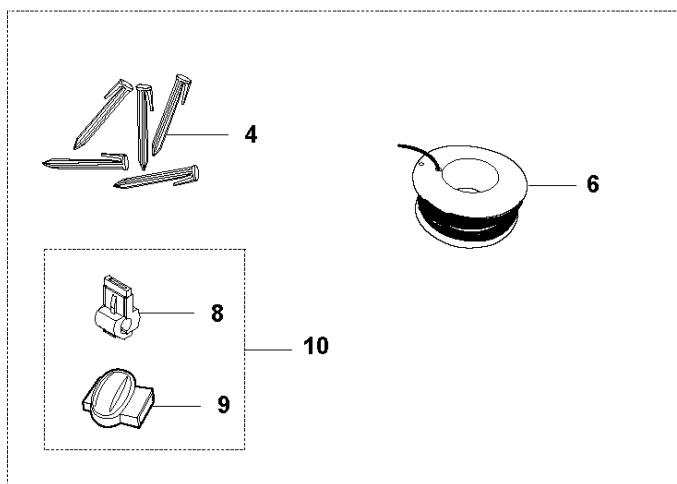

H GARDENA SILENO, SILENO+ INSTALLATION ACCESSORIES

INSTALLATIONSTILLBEHÖR SILENO:R100Li/R100LiC,SILENO+:R130Li/R130LiC/R160Li/R160LiC, 2018-

Ref	Artikelnr	Beskrivning	Anmärkning	ANT SATS AL
1	593 16 36-01	DRIVENHET	Power Supply EU	1
2	584 86 26-03	DRIVENHET	Power Supply CH	1
3	579 82 51-01	KABLAGE KPL	Low Voltage Cable 20 m	1
3	579 82 51-02	KABLAGE KPL	Low Voltage Cable 10 m	1
3	579 82 51-03	KABLAGE KPL	Low Voltage Cable 3 m	1
4	966 80 98-01	KLAMMER	Staples 100 pcs, Gardena Blister Pack	1
4	Gardena409020	TBD	Staples 100 pcs, Gardena Blister Pack	1
5	575 23 86-03	SCREW KIT	Screw KIT	1
6	967 10 48-01	VAJER	Loop Wire 50 m, Gardena Blister Pack	1
6	Gardena405820	TBD	Loop Wire 50 m, Gardena Blister Pack	1
6	966 80 96-01	VAJER	Loop Wire 150 m, Gardena Blister Pack	1
6	Gardena408820	TBD	Loop Wire 150 m, Gardena Blister Pack	1
7	966 80 95-01	KNIV	Blades 9 pcs, Gardena Blister Pack	1
7	Gardena408720	TBD	Blades 9 pcs, Gardena Blister Pack	1
7	577 60 65-05	BLADE SET	Long Life Safety Blades, 45 pcs	1
7	577 60 66-04	BLADE SET	Long Life Safety Blades, 300 pcs	1
8	535 12 90-01	KOPPLING	Loop Wire Connector 1 pcs	1
9	501 98 02-01	KOPPLING	Splice 1 pcs	1
9	501 98 02-02	KOPPLING	Splice KIT 50 pcs	1
10	966 80 97-01	KOPPLING	2 Connectors + 6 Splices, Gardena Blister Pack	1
10	Gardena408920	TBD	2 Connectors + 6 Splices, Gardena Blister Pack	1
10	579 04 81-01	TILLBEHÖRSPÅSE	5 Connectors + 5 Splices	1
11	586 27 79-01	ETIKETT	Sticker Cable Markers 10 pcs	1
12	588 98 66-01	AGGREGAT	Gateway, Gardena smart system (LiC)	1
13	589 20 95-01	ADAPTER	Power Supply, Gardena smart system (LiC) EU	1
13	589838101	TBD	Power Supply, Gardena smart system (LiC) UK	1
14	501 65 70-01	VAJER	LAN Cable, Gardena smart system (LiC)	1
15	502 40 53-01	DEKAL	Label Anti-Theft	1
16	115860001	TBD	Operator's Manual, Swedish	1
16	115860006	TBD	Operator's Manual, Danish	1
16	115860011	TBD	Operator's Manual, Finnish	1
16	115860021	TBD	Operator's Manual, Norwegian	1
16	115860026	TBD	Operator's Manual, English	1
16	115860031	TBD	Operator's Manual, French	1
16	115860036	TBD	Operator's Manual, Dutch	1
16	115860041	TBD	Operator's Manual, Italian	1
16	115860046	TBD	Operator's Manual, Spanish	1
16	115860051	TBD	Operator's Manual, German	1
16	115860058	TBD	Operator's Manual, Hungarian	1
16	115860059	TBD	Operator's Manual, Portuguese	1
16	115860061	TBD	Operator's Manual, Polish	1
16	115860063	TBD	Operator's Manual, Estonian	1
16	115860064	TBD	Operator's Manual, Lettish	1