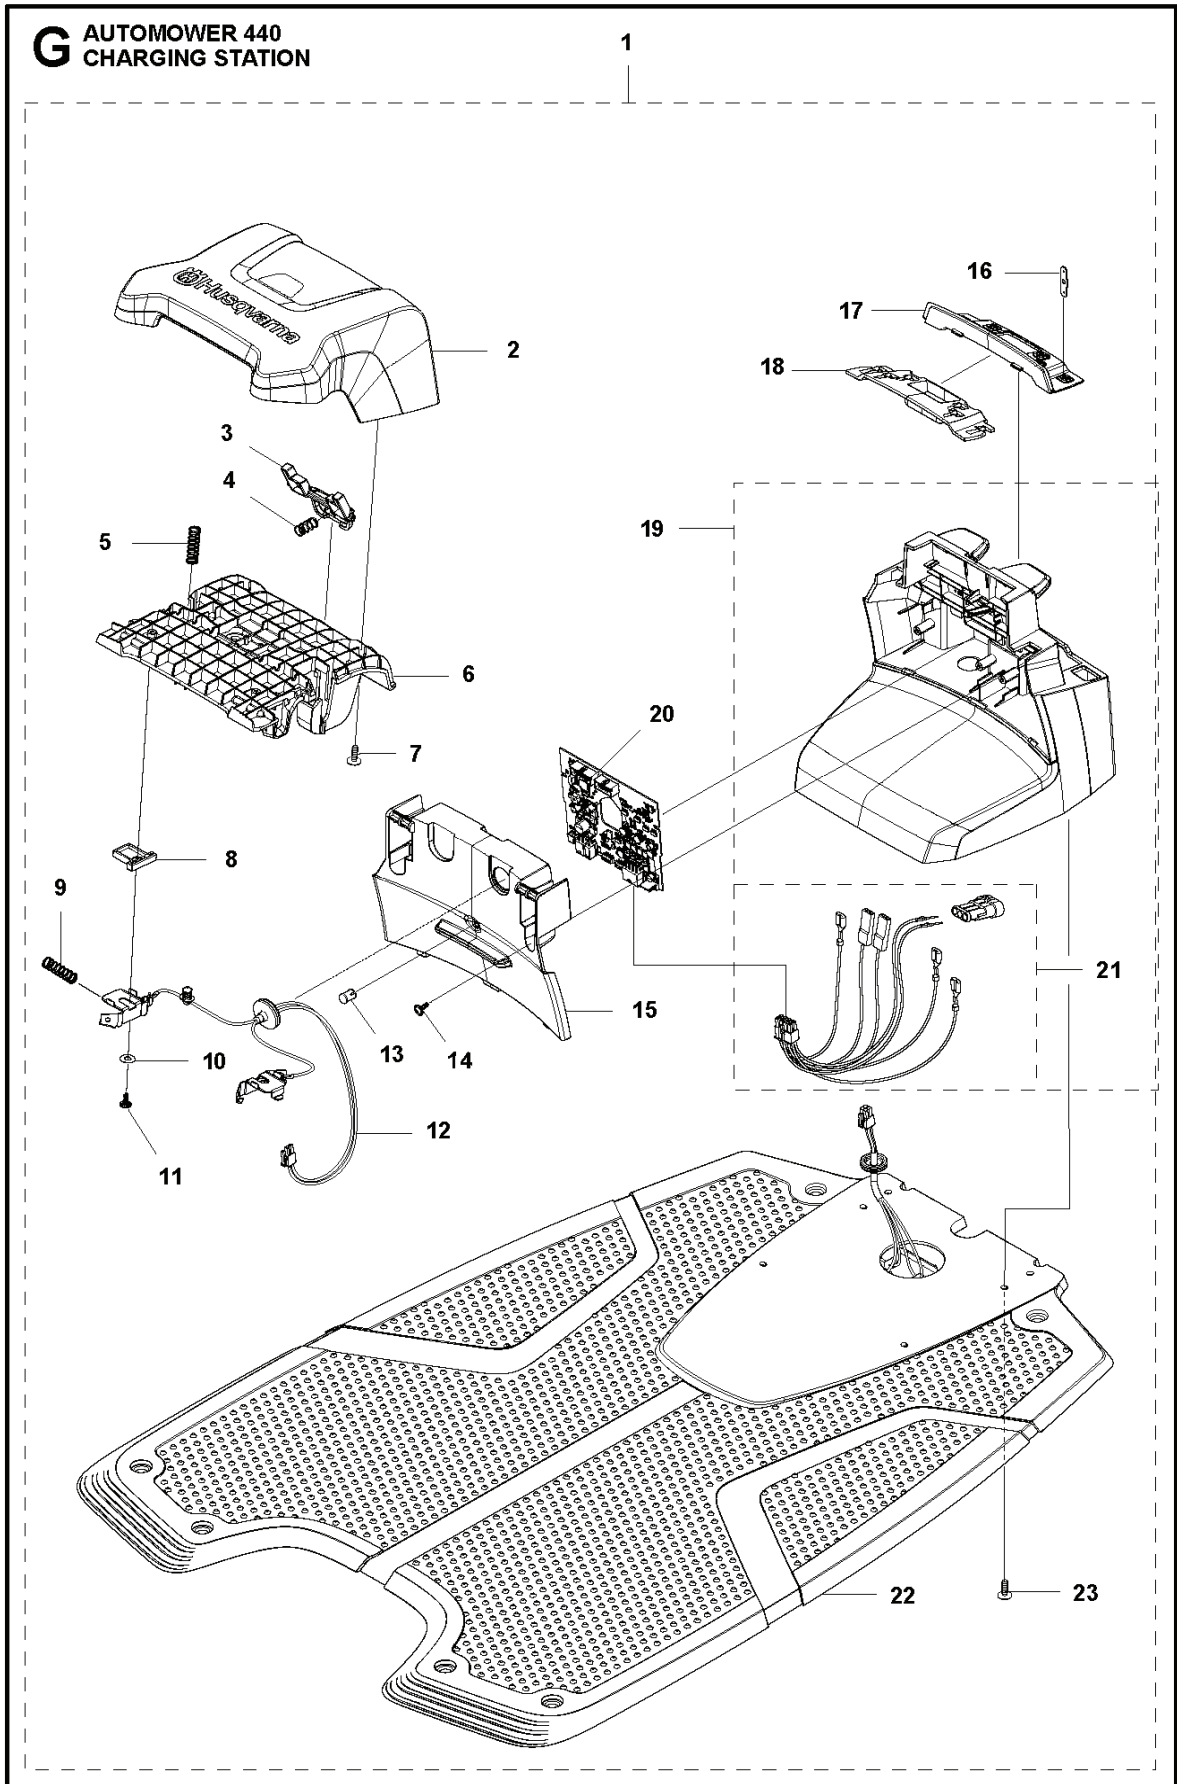

G AUTOMOWER 440
CHARGING STATION

1

ROBOTIC LAWN MOWERS

PXM_REF	PXM_PARTNO	ARTIKELBESKRIVNING	PXM_REMARK	
1	593784702	LADDSTATION	Charging Station	1
2	579448203	HATT	Cap	1
3	579462402	KNAPP	Button	1
4	574487001	FJÄDER	Spring	1
5	580511401	FJÄDER	Spring	2
6	579458004	RAM	Frame	1
7	575543314	SCREW	Screw	4
8	579460502	DISTANSBRICKA	Distance	2
9	580511401	FJÄDER	Spring	2
10	734113741	BRICKA	Washer	2
11	575543314	SCREW	Screw	2
12	585539502	KABLAGE KPL	Loom Charging Contact	1
13	590217201	LINS	Lens	1
14	575543314	SCREW	Screw	2
15	579459704	LOCK	Lid	1
16	580504101	POLSKO	Terminal	4
17	579459802	PANEL	Panel	1
18	579459901	HÅLLARE	Holder	1
19	588188801	HUS KPL	Housing KIT	1
20	592894501	KRETSKORT	PCBA Charging Station	1
21	588478901	KABELSATS	Wiring CS	1
22	590094001	BASE ASSY	Charging Plate	1
23	575543314	SCREW	Screw	4