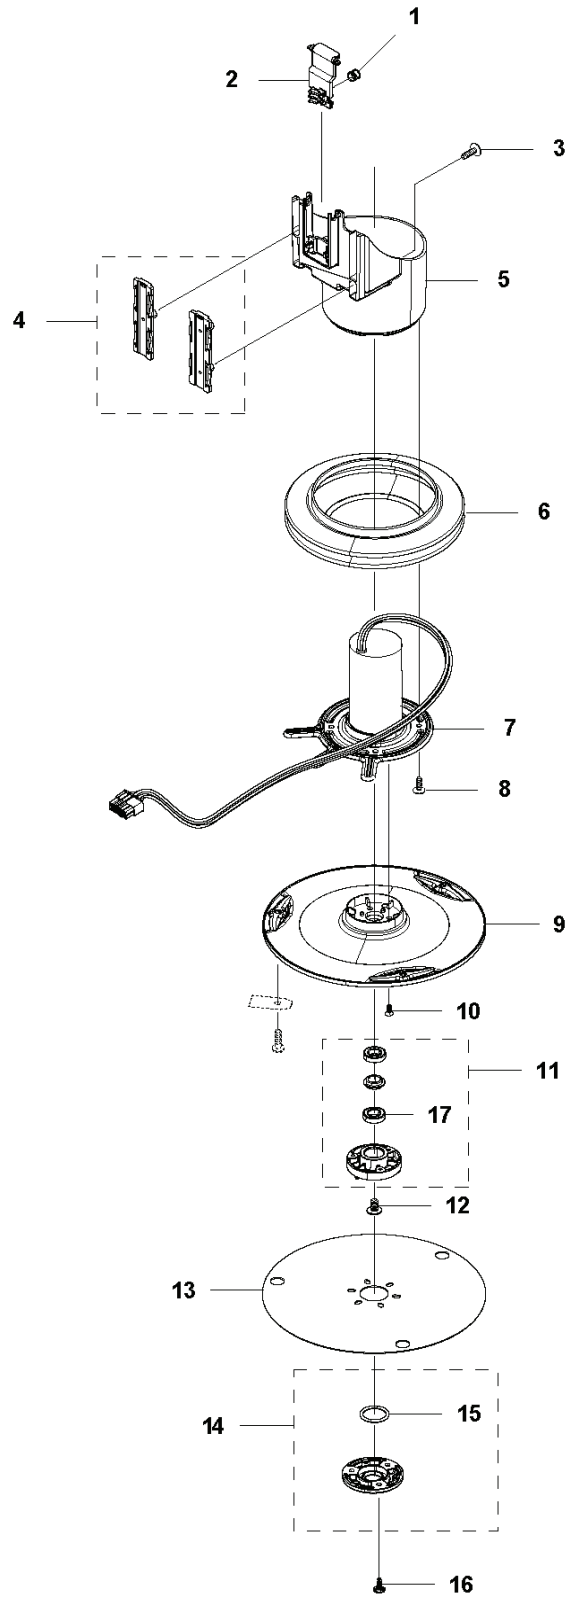

# **ROBOTIC LAWN MOWERS: HUSQVARNA AUTOMOWER<sup>®</sup> 440**

Reservdelslista

## ROBOTIC LAWN MOWERS

PXM_REF	PXM_PARTNO	ARTIKELBESKRIVNING	PXM_REMARK		
1	580624401	FJÄDER	Spring	1	
2	579564601	LÄNK	Link	1	
3	575543314	SCREW	Screw	3	
4	581621801	LAGERSATS	Bearing KIT	1	
5	579564501	HUS	Housing	1	
6	579666403	BÄLG	Bellows	1	
7	587381401	MOTOR KPL	Cutting Motor ASSY	1	
8	575543314	SCREW	Screw	4	
9	598814401	KNIVDISK	Incl. screws. For 2020 models	1	
9	587378101	KNIVDISK	For 2019, 2018 & 2017 models	1	
10	590508701	SCREW	Fits to Cutting Disc 597282001	3	
10	535130502	SCREW	Fits to Cutting Disc 587378101	3	
11	588421702	LAGERHUS KPL	Bearing Housing ASSY	1	
12	535076001	SCREW	Screw	1	
13	597449801	HASPLÅT	For 2020 models. Skid Plate.	1	
13	587378001	HASPLÅT	For 2019, 2018 & 2017 models	1	
14	587449601	TÄCKLOCKSSATS	Bearing Cover ASSY	1	
15	585297501	O-RING	O-Ring	1	
16	575543314	SCREW	Screw	3	
17	535075703	KULLAGER		1	
17	593080801	KULLAGER	Tube 50 pcs	1	

**D** AUTOMOWER 440  
CHASSIS LOWER

**A** AUTOMOWER 440  
COVER