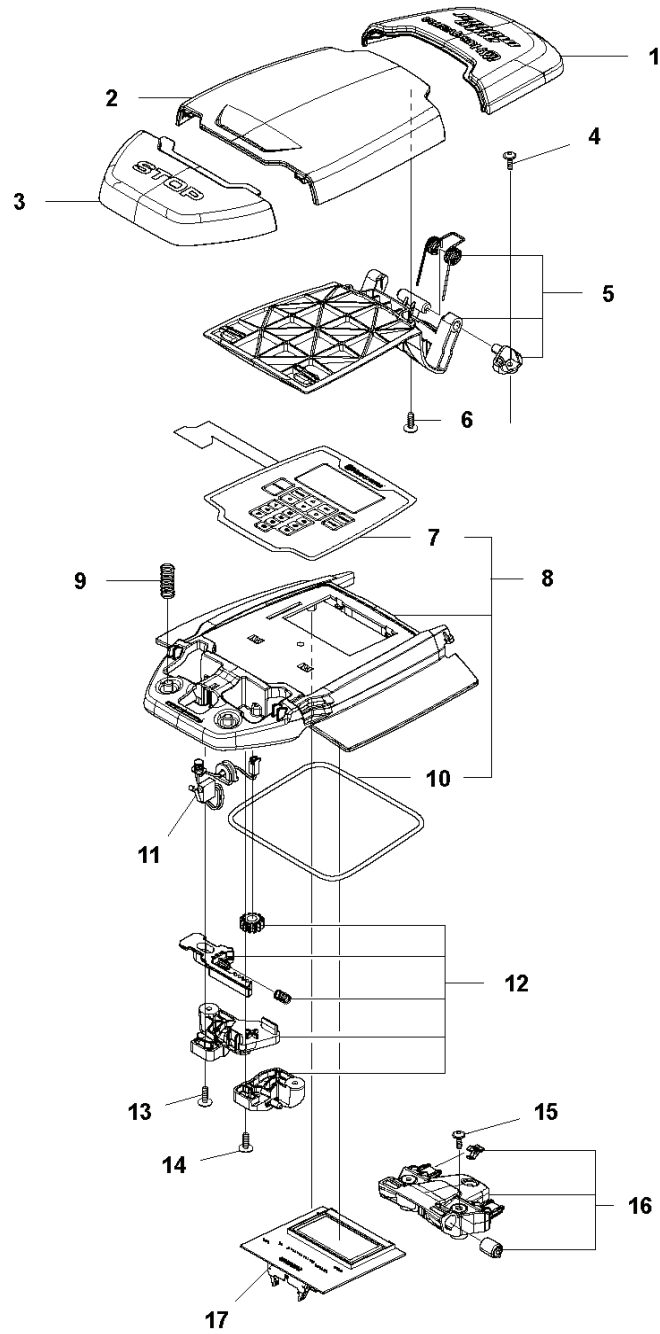

C AUTOMOWER 440
CENTER CONSOL

ROBOTIC LAWN MOWERS

PXM_REF	PXM_PARTNO	ARTIKELBESKRIVNING	PXM_REMARK		
1	588797506	KÅPA	Cover	1	
2	579458501	LUCKA	Hatch	1	
3	579458101	KNAPP	Button	1	
4	575543314	SCREW	Screw	2	
5	501065801	HINGE KIT	Hinge KIT	1	
6	575543314	SCREW	Screw	2	
7	579627901	TANGENTBORD	Keyboard	1	
8	581620601	TÄCKLOCKSSATS	Cover KIT	1	
9	535130101	FJÄDER	Spring	2	
10	574874706	TÄTNINGSLIST	Sealing Strip (1 pcs. ~5 mm)	1	
11	574480302	BRYTARE	Switch	1	
12	501066001	LOCK KIT	Locking Plate KIT	1	
13	575543314	SCREW	Screw	1	
14	575543314	SCREW	Screw	1	
15	575543314	SCREW	Screw	3	
16	581620701	SUPPORT KIT	Support KIT	1	
17	592910401	KRETSKORT	From 2019 Models	1	
17	588275901	KRETSKORT	For 2018 & 2017 Models	1