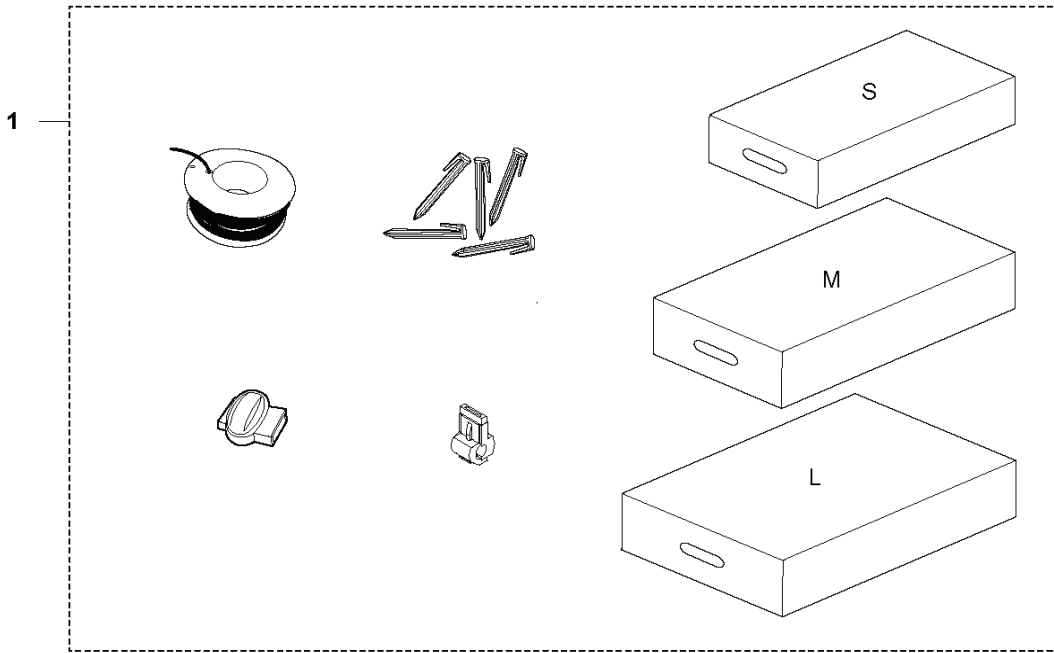

H AUTOMOWER 435X AWD INSTALLATION ACCESSORIES

ROBOTIC LAWN MOWERS

PXM_REF	PXM_PARTNO	ARTIKELBESKRIVNING	PXM_REMARK		
1	967623601	INSTALLATION KIT	S Wire 150 m, Staples 300 pc, Connectors 3 pcs, Couplers 5 pcs	1	
1	967623602	INSTALLATION KIT	M Wire 250 m, Staples 400 pc, Connectors 3 pcs, Couplers 5 pcs	1	
1	967623603	INSTALLATION KIT	S Wire 400 m, Staples 600 pc, Connectors 5 pcs, Couplers 5 pcs	1	
2	535129001	KOPPLING	Loop Wire Connector	1	
2	577864801	KOPPLING	Loop Wire Connector, Blister Pack 5 pcs	1	
2	535129002	KOPPLING	Loop Wire Connector, Blister Pack 100 pcs	1	
3	501980201	KOPPLING	Coupler	1	
3	577864701	KOPPLING	Coupler, Blister Pack 5 pcs	1	
3	501980203	KOPPLING	Coupler, 100 pcs	1	
4	577864201	KLAMMER	Staple Blister Pack 100 pcs	1	
4	583973401	KLAMMER	100 pcs	1	
5	577864302	VAJER	Wire, Blister Pack 50 m	1	
5	580662002	VAJER	Wire, 150 m	1	
5	577864301	VAJER	Wire, Blister Pack 150 m	1	
6	580662001	VAJER	Wire, 250 m	1	
7	593297701	VAJER	Wire Pro, 300 m	1	
8	522914101	VAJER	Wire, 500 m, diam 3.4mm	1	
9	580662004	VAJER	Wire, 800 m	1	
10	590442501	DRIVENHET	Power Unit EU	1	
10	590442502	DRIVENHET	Power Unit GB	1	
10	590442506	DRIVENHET	Power Unit JP	1	
10	590442504	DRIVENHET	Power Unit US	1	
10	590442503	DRIVENHET	Power Unit CH	1	
10	590442505	DRIVENHET	Power Unit AUS/NZ	1	
12	595084401	BLADE SET	Endurance Blade, 6 pcs	1	
12	595084402	BLADE SET	Endurance Blade, 45 pcs	1	
12	595084403	BLADE SET	Endurance Blade, 300 pcs	1	
15	588765004	KABLAG KPL	Low Voltage Cable, 20 m	1	
16	588765005	KABLAG KPL	Low Voltage Cable, 10 m	1	
17	588765006	KABLAG KPL	Low Voltage Cable, 3 m	1	
18	575238601	SCREW KIT	6 pcs	1	
18	577864901	SCREW	Blister Pack, 3 pcs	1	
19	586277901	ETIKETT	Cable Markers, 10 pcs	1	
20	594054801	DEKAL	Label Alarm	1	
21	590855001	LÅDA	Cable Connector Protection	1	
22	596339801	VERKTYG	Bit for Robotic Blades	1	
23	577864603	BLADE SET	Long Life Safety Blade, Blister Pack 9 pcs	1	
23	577606505	BLADE SET	Long Life Safety Blade, 45 pcs	1	
23	577606604	BLADE SET	Long Life Safety Blade, 300 pcs	1