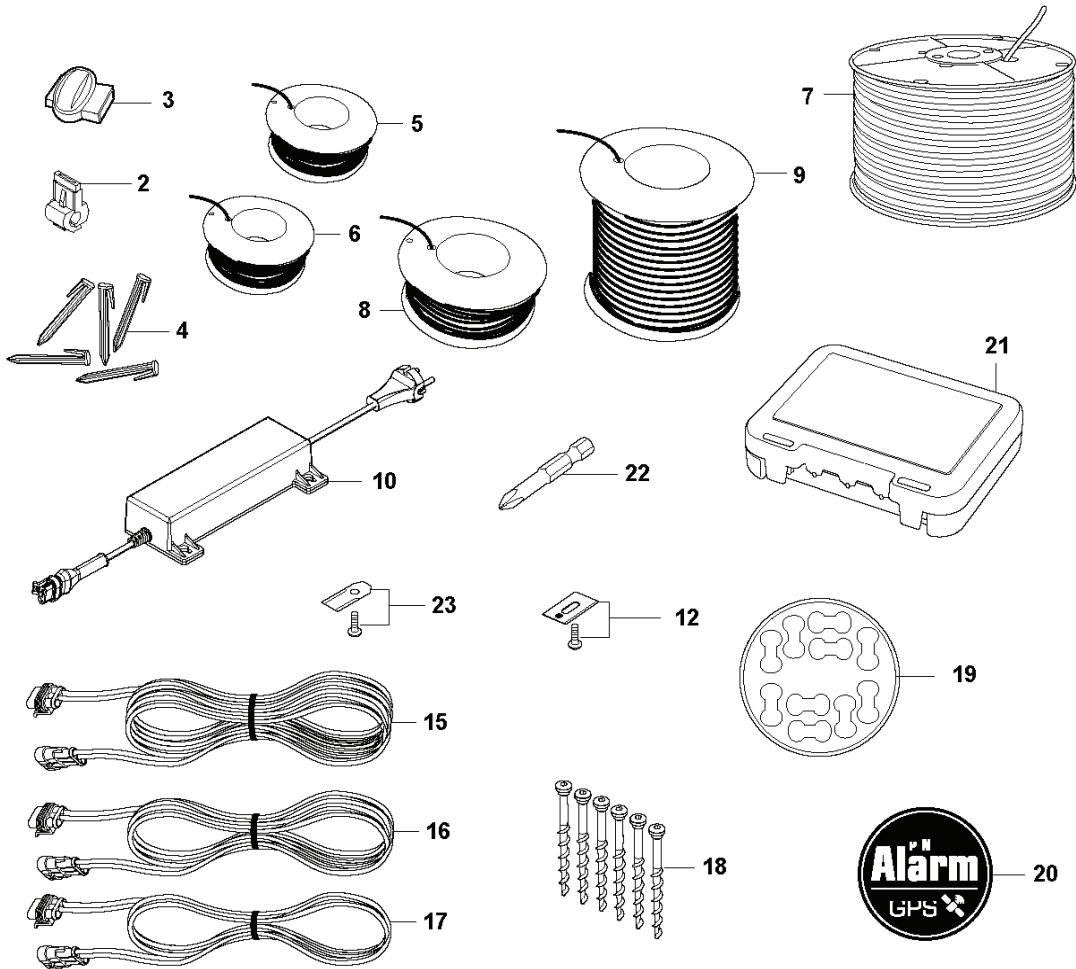

H AUTOMOWER 435X AWD INSTALLATION ACCESSORIES

ROBOTIC LAWN MOWERS

PXM_REF	PXM_PARTNO	ARTIKELBESKRIVNING	PXM_REMARK		
1	967623601	INSTALLATION KIT	S Wire 150 m, Staples 300 pc, Connectors 3 pcs, Couplers 5 pcs	1	
1	967623602	INSTALLATION KIT	M Wire 250 m, Staples 400 pc, Connectors 3 pcs, Couplers 5 pcs	1	
1	967623603	INSTALLATION KIT	S Wire 400 m, Staples 600 pc, Connectors 5 pcs, Couplers 5 pcs	1	
2	535129001	KOPPLING	Loop Wire Connector	1	
2	577864801	KOPPLING	Loop Wire Connector, Blister Pack 5 pcs	1	
2	535129002	KOPPLING	Loop Wire Connector, Blister Pack 100 pcs	1	
3	501980201	KOPPLING	Coupler	1	
3	577864701	KOPPLING	Coupler, Blister Pack 5 pcs	1	
3	501980203	KOPPLING	Coupler, 100 pcs	1	
4	577864201	KLAMMER	Staple Blister Pack 100 pcs	1	
4	583973401	KLAMMER	100 pcs	1	
5	577864302	VAJER	Wire, Blister Pack 50 m	1	
5	580662002	VAJER	Wire, 150 m	1	
5	577864301	VAJER	Wire, Blister Pack 150 m	1	
6	580662001	VAJER	Wire, 250 m	1	
7	593297701	VAJER	Wire Pro, 300 m	1	
8	522914101	VAJER	Wire, 500 m, diam 3.4mm	1	
9	580662004	VAJER	Wire, 800 m	1	
10	590442501	DRIVENHET	Power Unit EU	1	
10	590442502	DRIVENHET	Power Unit GB	1	
10	590442506	DRIVENHET	Power Unit JP	1	
10	590442504	DRIVENHET	Power Unit US	1	
10	590442503	DRIVENHET	Power Unit CH	1	
10	590442505	DRIVENHET	Power Unit AUS/NZ	1	
12	595084401	BLADE SET	Endurance Blade, 6 pcs	1	
12	595084402	BLADE SET	Endurance Blade, 45 pcs	1	
12	595084403	BLADE SET	Endurance Blade, 300 pcs	1	
15	588765004	KABLAG KPL	Low Voltage Cable, 20 m	1	
16	588765005	KABLAG KPL	Low Voltage Cable, 10 m	1	
17	588765006	KABLAG KPL	Low Voltage Cable, 3 m	1	
18	575238601	SCREW KIT	6 pcs	1	
18	577864901	SCREW	Blister Pack, 3 pcs	1	
19	586277901	ETIKETT	Cable Markers, 10 pcs	1	
20	594054801	DEKAL	Label Alarm	1	
21	590855001	LÅDA	Cable Connector Protection	1	
22	596339801	VERKTYG	Bit for Robotic Blades	1	
23	577864603	BLADE SET	Long Life Safety Blade, Blister Pack 9 pcs	1	
23	577606505	BLADE SET	Long Life Safety Blade, 45 pcs	1	
23	577606604	BLADE SET	Long Life Safety Blade, 300 pcs	1