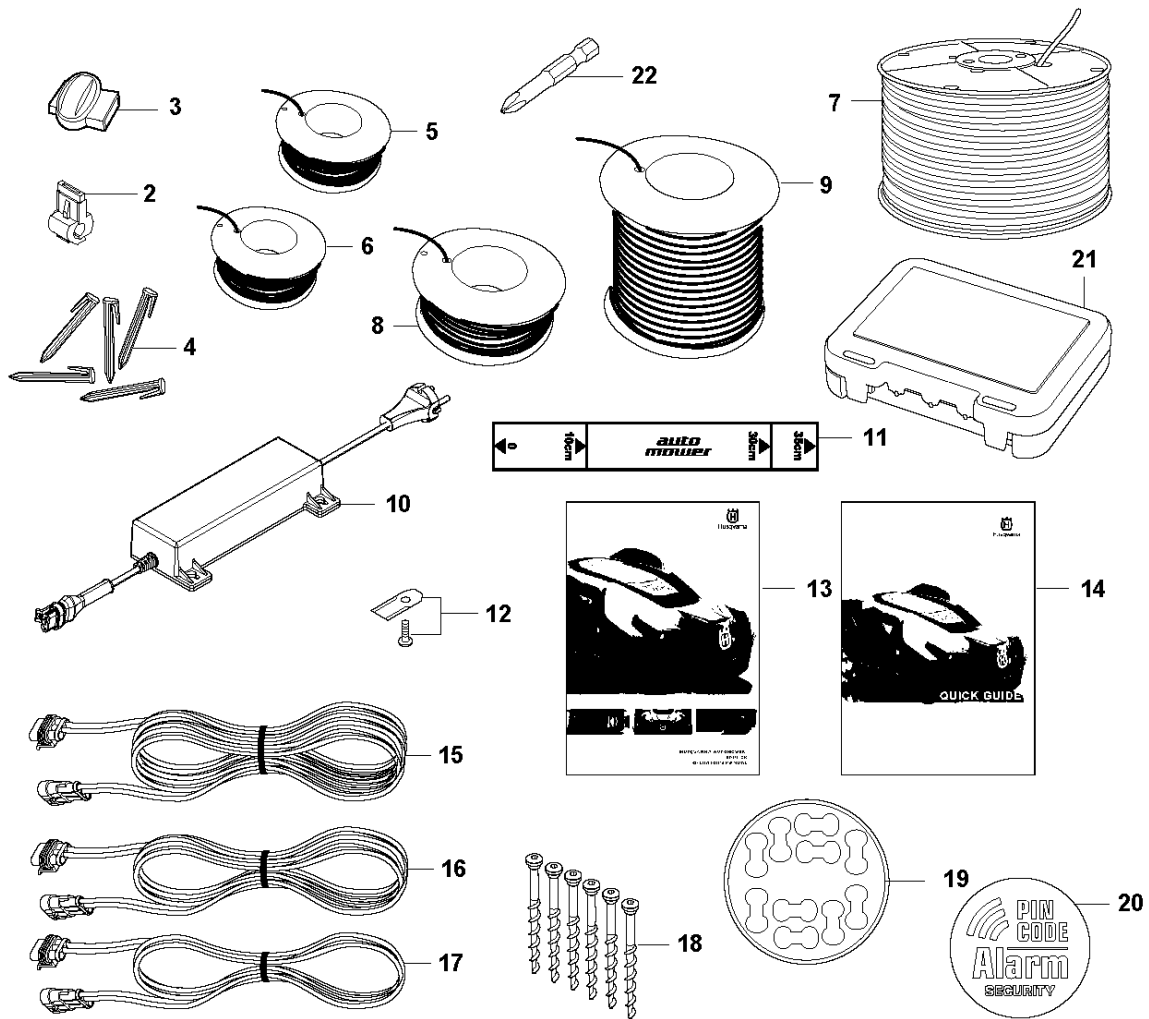

H AUTOMOWER 430X
INSTALLATION ACCESSORIES

INSTALLATIONSTILLBEHÖR

AUTOMOWER 430X, 2018-

Ref	Artikelnr	Beskrivning	Anmärkning	ANT SATS AL
1	967 62 36-01	INSTALLATION KIT	Installation KIT S: Wire (150 m), Staples (300 pcs), Connectors (3 pcs), Couplers (5 pcs)	1
1	967 62 36-02	INSTALLATION KIT	Installation KIT M: Wire (250 m), Staples (400 pcs), Connectors (3 pcs), Couplers (5 pcs)	1
1	967 62 36-03	INSTALLATION KIT	Installation KIT L: Wire (400 m), Staples (600 pcs), Connectors (5 pcs), Couplers (5 pcs)	1
2	535 12 90-01	KOPPLING	Loop Wire Connector	1
2	535 12 90-02	KOPPLING	Loop Wire Connector, Blister Pack, 100 pcs	1
2	577 86 48-01	KOPPLING	Loop Wire Connectors, Blister Pack, 5pcs	1
3	501 98 02-01	KOPPLING	Coupler	1
3	577 86 47-01	KOPPLING	Couplers, Blister Pack, 5pcs	1
3	501 98 02-03	KOPPLING	Couplers, 100 pcs	1
4	577 86 42-01	KLAMMER	Staples, 85 mm, Blister Pack, 100 pcs	1
4	583 97 34-01	KLAMMER	Staples, 85 mm, 100 pcs	1
5	577 86 43-02	VAJER	Wire Blister Pack, (50 m)	1
5	580 66 20-02	VAJER	Wire (150 m)	1
5	577 86 43-01	VAJER	Wire Blister Pack, (150 m)	1
6	580 66 20-01	VAJER	Wire (250 m)	1
7	593 29 77-01	VAJER	Wire Pro 300m	1
8	522 91 41-01	VAJER	Wire (500 m, 3.4 mm)	1
9	580 66 20-04	VAJER	Wire (800 m)	1
10	586 75 52-01	DRIVENHET	Transformer (EU)	1
10	586 75 52-02	DRIVENHET	Transformer (UK/IRL)	1
10	586 75 52-03	DRIVENHET	Transformer (CH)	1
10	586 75 52-04	DRIVENHET	Transformer (US/CA)	1
10	586 75 52-05	DRIVENHET	Transformer (AU/NZ)	1
10	590 44 24-06	DRIVENHET	Transformer (JP)	1
11	544 17 75-01	MÄTTBAND	Measuring Tape	1
12	577 86 46-03	BLADE SET	Long Life Safety Blades, Blister Pack, 9 pcs	1
12	577 60 65-05	BLADE SET	Long Life Safety Blades, 45 pcs	1
12	577 60 66-04	BLADE SET	Long Life Safety Blades, 300 pcs	1
13	115875801	TBD	Operator's Manual, Swedish	1
13	115875806	TBD	Operator's Manual, Danish	1
13	115875811	TBD	Operator's Manual, Finnish	1
13	115875821	TBD	Operator's Manual, Norwegian	1
13	115875826	TBD	Operator's Manual, English	1
13	115875831	TBD	Operator's Manual, French	1
13	115875832	TBD	Operator's Manual, French (Canada)	1
13	115875836	TBD	Operator's Manual, Dutch	1
13	115875841	TBD	Operator's Manual, Italian	1
13	115875846	TBD	Operator's Manual, Spanish	1
13	115875851	TBD	Operator's Manual, German	1
13	115875856	TBD	Operator's Manual, Russian	1
13	115875858	TBD	Operator's Manual, Hungarian	1
13	115875859	TBD	Operator's Manual, Portuguese	1
13	115875861	TBD	Operator's Manual, Polish	1