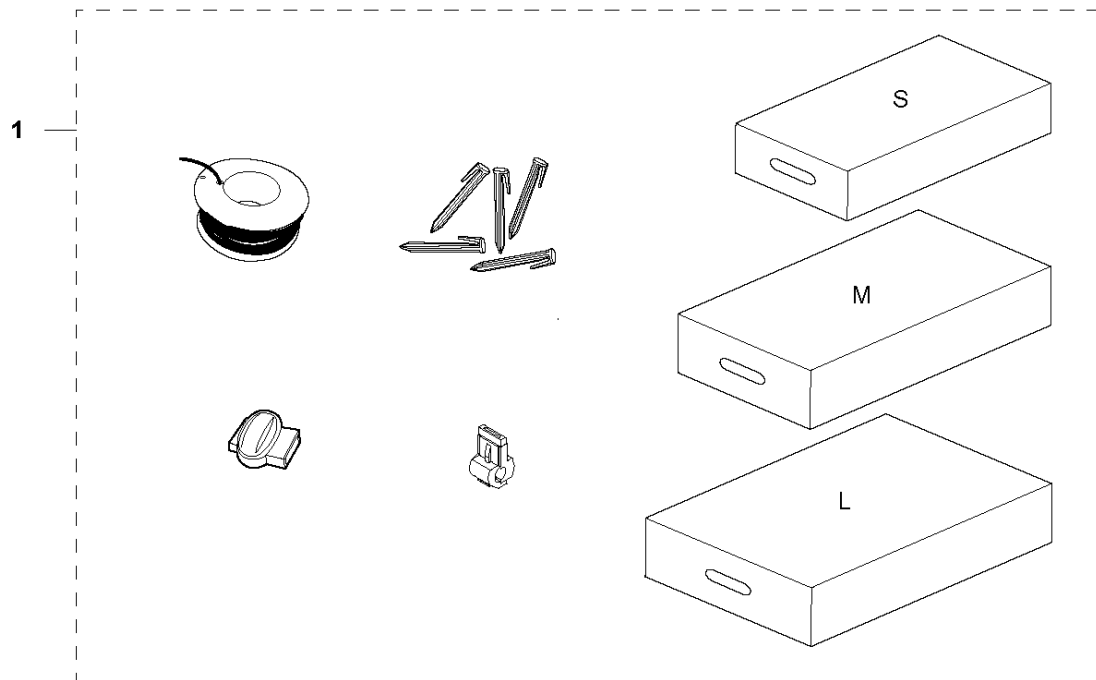

H AUTOMOWER 430X
INSTALLATION ACCESSORIES

INSTALLATIONSTILLBEHÖR

AUTOMOWER 430X, 2018-

Ref	Artikelnr	Beskrivning	Anmärkning	ANT SATS AL
1	967 62 36-01	INSTALLATION KIT	Installation KIT S: Wire (150 m), Staples (300 pcs), Connectors (3 pcs), Couplers (5 pcs)	1
1	967 62 36-02	INSTALLATION KIT	Installation KIT M: Wire (250 m), Staples (400 pcs), Connectors (3 pcs), Couplers (5 pcs)	1
1	967 62 36-03	INSTALLATION KIT	Installation KIT L: Wire (400 m), Staples (600 pcs), Connectors (5 pcs), Couplers (5 pcs)	1
2	535 12 90-01	KOPPLING	Loop Wire Connector	1
2	535 12 90-02	KOPPLING	Loop Wire Connector, Blister Pack, 100 pcs	1
2	577 86 48-01	KOPPLING	Loop Wire Connectors, Blister Pack, 5pcs	1
3	501 98 02-01	KOPPLING	Coupler	1
3	577 86 47-01	KOPPLING	Couplers, Blister Pack, 5pcs	1
3	501 98 02-03	KOPPLING	Couplers, 100 pcs	1
4	577 86 42-01	KLAMMER	Staples, 85 mm, Blister Pack, 100 pcs	1
4	583 97 34-01	KLAMMER	Staples, 85 mm, 100 pcs	1
5	577 86 43-02	VAJER	Wire Blister Pack, (50 m)	1
5	580 66 20-02	VAJER	Wire (150 m)	1
5	577 86 43-01	VAJER	Wire Blister Pack, (150 m)	1
6	580 66 20-01	VAJER	Wire (250 m)	1
7	593 29 77-01	VAJER	Wire Pro 300m	1
8	522 91 41-01	VAJER	Wire (500 m, 3.4 mm)	1
9	580 66 20-04	VAJER	Wire (800 m)	1
10	586 75 52-01	DRIVENHET	Transformer (EU)	1
10	586 75 52-02	DRIVENHET	Transformer (UK/IRL)	1
10	586 75 52-03	DRIVENHET	Transformer (CH)	1
10	586 75 52-04	DRIVENHET	Transformer (US/CA)	1
10	586 75 52-05	DRIVENHET	Transformer (AU/NZ)	1
10	590 44 24-06	DRIVENHET	Transformer (JP)	1
11	544 17 75-01	MÄTTBAND	Measuring Tape	1
12	577 86 46-03	BLADE SET	Long Life Safety Blades, Blister Pack, 9 pcs	1
12	577 60 65-05	BLADE SET	Long Life Safety Blades, 45 pcs	1
12	577 60 66-04	BLADE SET	Long Life Safety Blades, 300 pcs	1
13	115875801	TBD	Operator's Manual, Swedish	1
13	115875806	TBD	Operator's Manual, Danish	1
13	115875811	TBD	Operator's Manual, Finnish	1
13	115875821	TBD	Operator's Manual, Norwegian	1
13	115875826	TBD	Operator's Manual, English	1
13	115875831	TBD	Operator's Manual, French	1
13	115875832	TBD	Operator's Manual, French (Canada)	1
13	115875836	TBD	Operator's Manual, Dutch	1
13	115875841	TBD	Operator's Manual, Italian	1
13	115875846	TBD	Operator's Manual, Spanish	1
13	115875851	TBD	Operator's Manual, German	1
13	115875856	TBD	Operator's Manual, Russian	1
13	115875858	TBD	Operator's Manual, Hungarian	1
13	115875859	TBD	Operator's Manual, Portuguese	1
13	115875861	TBD	Operator's Manual, Polish	1