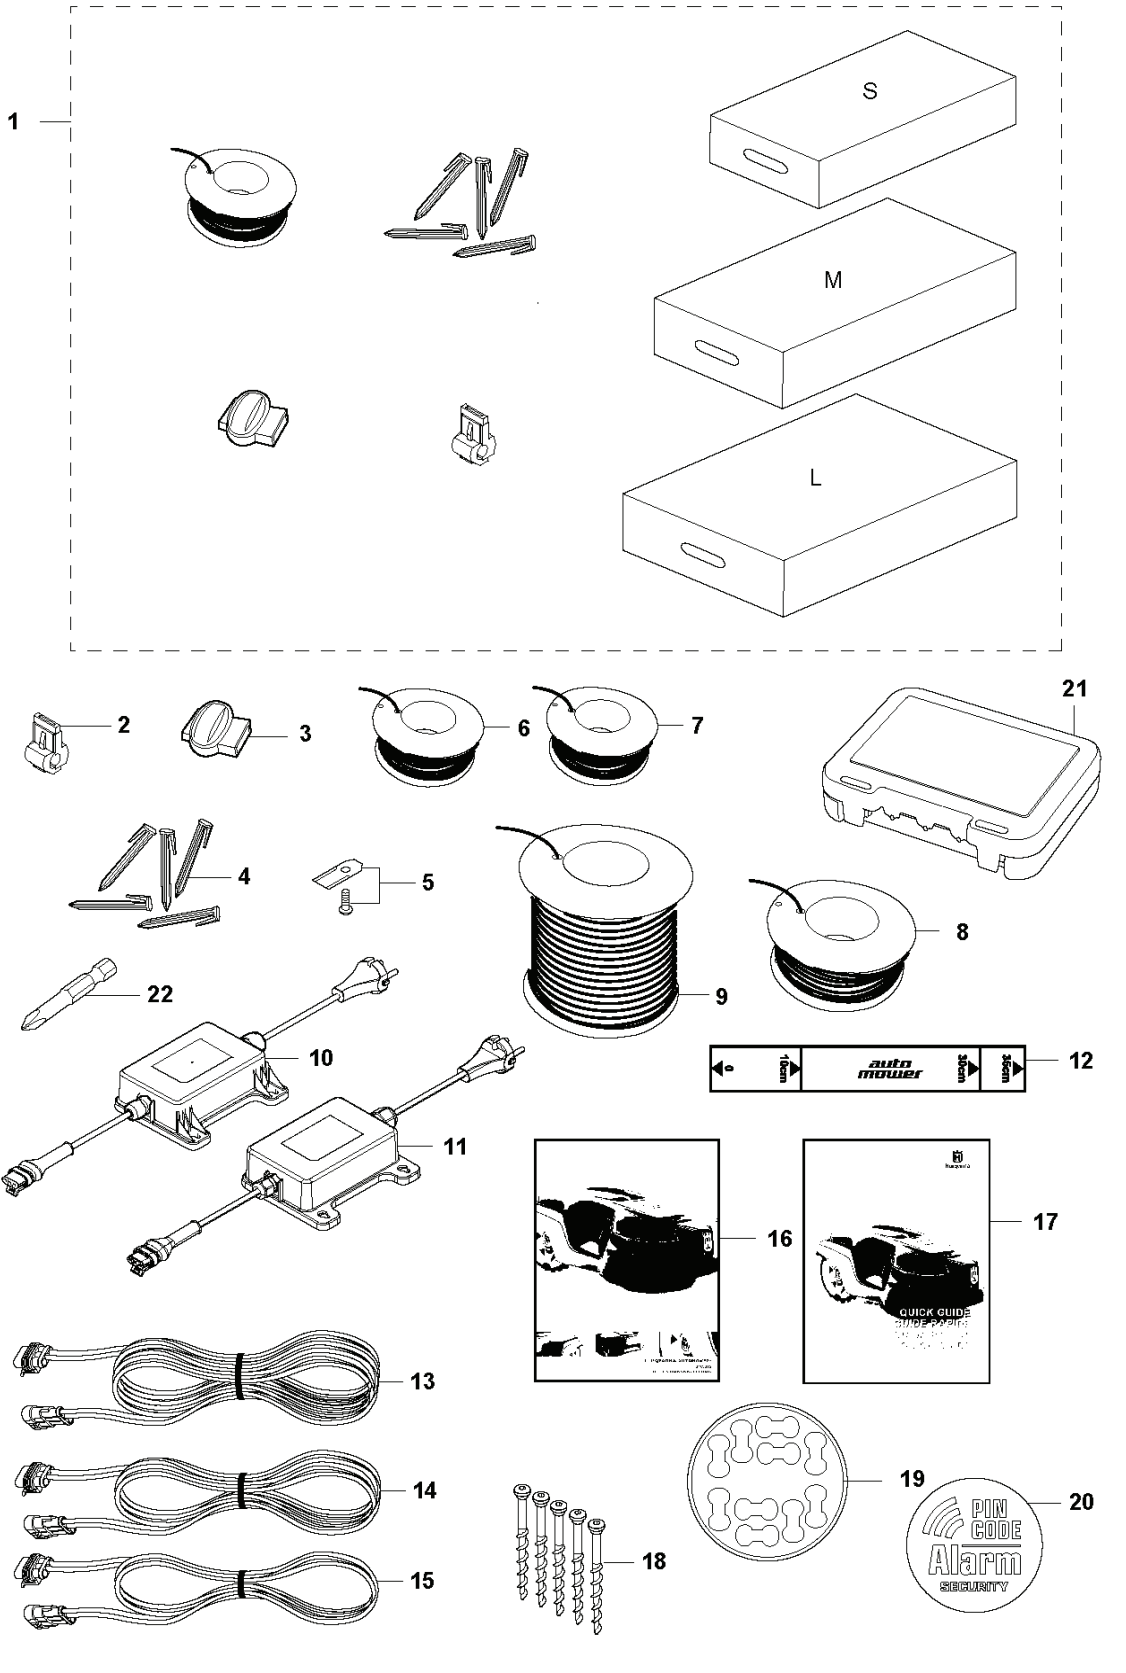

H AUTOMOWER 315X INSTALLATION ACCESSORIES

ROBOTIC LAWN MOWERS

PXM_REF	PXM_PARTNO	ARTIKELBESKRIVNING	PXM_REMARK		
1	967623602	INSTALLATION KIT	Installation KIT M: Wire (250 m), Staples (400 pcs).	1	
1	967623601	INSTALLATION KIT	Installation KIT S: Wire (150 m), Staples (300 pcs).	1	
1	967623603	INSTALLATION KIT	Installation KIT L: Wire (400 m), Staples (600 pcs).	1	
2	535129001	KOPPLING	Loop Wire Connector	1	
2	535129002	KOPPLING	Loop Wire Connector, Blister Pack, 100 pcs	1	
2	577864801	KOPPLING	Loop Wire Connector, Blister Pack, 5 pcs	1	
3	501980201	KOPPLING	Coupler	1	
3	577864701	KOPPLING	Coupler, Blister Pack, 5 pcs	2	
3	501980203	KOPPLING	Coupler, 100 pcs	1	
4	583973401	KLAMMER	Staples, 100 pcs	1	
5	577864603	BLADE SET	Long Life - Safety Blade, Blister Pack, 9 pcs	1	
5	577606505	BLADE SET	Long Life - Safety Blade, 45 pcs	1	
5	577606604	BLADE SET	Long Life - Safety Blade, 300 pcs	1	
6	577864302	VAJER	Wire, Blister Pack, (50 m)	1	
6	580662002	VAJER	Wire (150 m)	1	
6	577864301	VAJER	Wire, Blister Pack, (150 m)	1	
7	580662001	VAJER	Wire (250 m)	1	
8	522914102	VAJER	Wire (500 m) Ø3,4mm	1	
9	580662004	VAJER	Wire (800 m)	1	
10	593163601	DRIVENHET	Power Supply Unit EU	1	
11	590442202	DRIVENHET	Power Supply Unit UK, IE	1	
11	590442203	DRIVENHET	Power Supply Unit CH	1	
11	584862601	DRIVENHET	EU	1	
11	590442204	DRIVENHET	Power Supply Unit US, CA	1	
11	590442205	DRIVENHET	Power Supply Unit AU, NZ	1	
11	590442206	DRIVENHET	Power Supply Unit JP	1	
11	590442207	DRIVENHET	Power Supply Unit KR	1	
12	544177501	MÄTTBAND	Measuring Tape	1	
13	579825101	KABLAG KPL	Low voltage cable 20m	1	
14	579825102	KABLAG KPL	Low voltage cable 10m	1	
15	579825103	KABLAG KPL	Low voltage cable 3m	1	
15	579825104	KABLAG KPL	Low Voltage Cable (5 m)	1	
18	597435801	ANKARE	For 2020 models, 6 pcs+Key.	1	
18	575238603	SCREW KIT	For 2018 models	1	
19	586277901	ETIKETT	Sticker, Cable Markers, 10 pcs	1	
20	579571201	DEKAL	Label Alarm	1	
21	590855001	LÅDA	Cable Connector Protection	1	
22	596339801	VERKTYG	For 2018 models	1