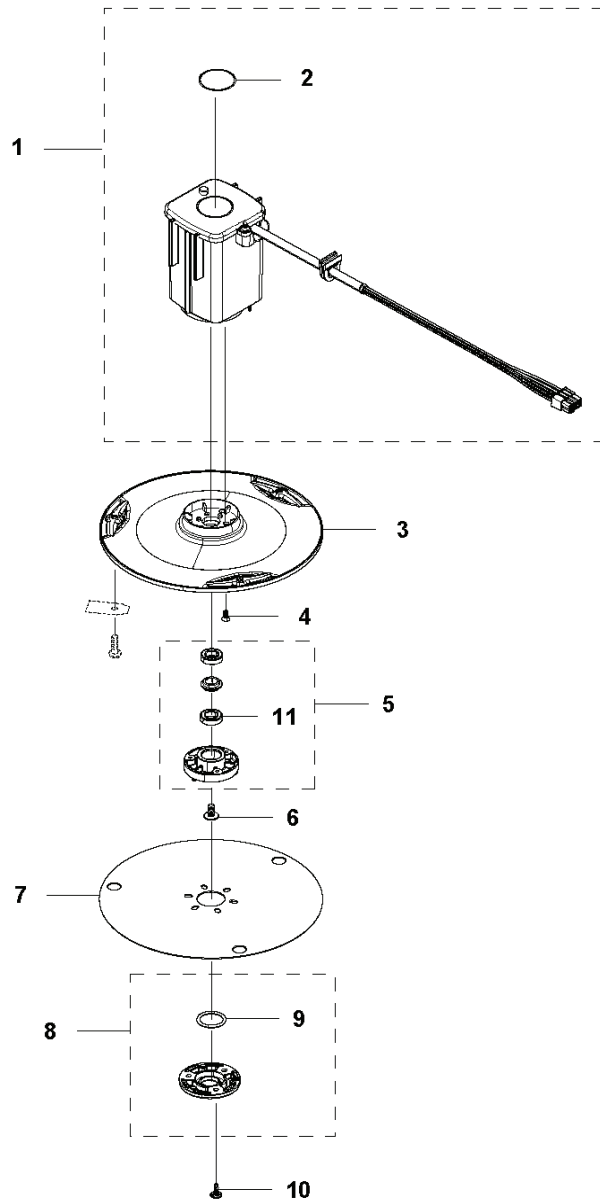

F AUTOMOWER 315X
BLADE MOTOR & CUTTING EQUIPMENT

ROBOTIC LAWN MOWERS

PXM_REF	PXM_PARTNO	ARTIKELBESKRIVNING	PXM_REMARK		
1	501843701	MOTOR KPL	Motor ASSY (filter incl from suppl)	1	
2	577753701	LUFTFILTER	Air Filter	1	1
3	597422201	KNIVDISK	For 2020 models	1	
3	585296902	KNIVDISK	For 2019 models	1	
3	585296901	KNIVDISK	For 2018 models	1	
4	590508701	SCREW	For 2020 models	3	
4	535130502	SCREW	For 2018 models	1	
5	588421702	LAGERHUS KPL	Bearing Housing ASSY	1	
6	535076001	SCREW	Screw	1	
7	598794801	HASPLÅT	For 2020 models	1	
7	585297001	HASPLÅT	For 2019 & 2018 models	1	
8	587449601	TÄCKLOCKSSATS	Cover Assy	1	
9	585297501	O-RING	O-Ring	1	8
10	575543314	SCREW	Screw	3	
11	535075703	KULLAGER		1	
11	593080801	KULLAGER	Tube 50 pcs	1