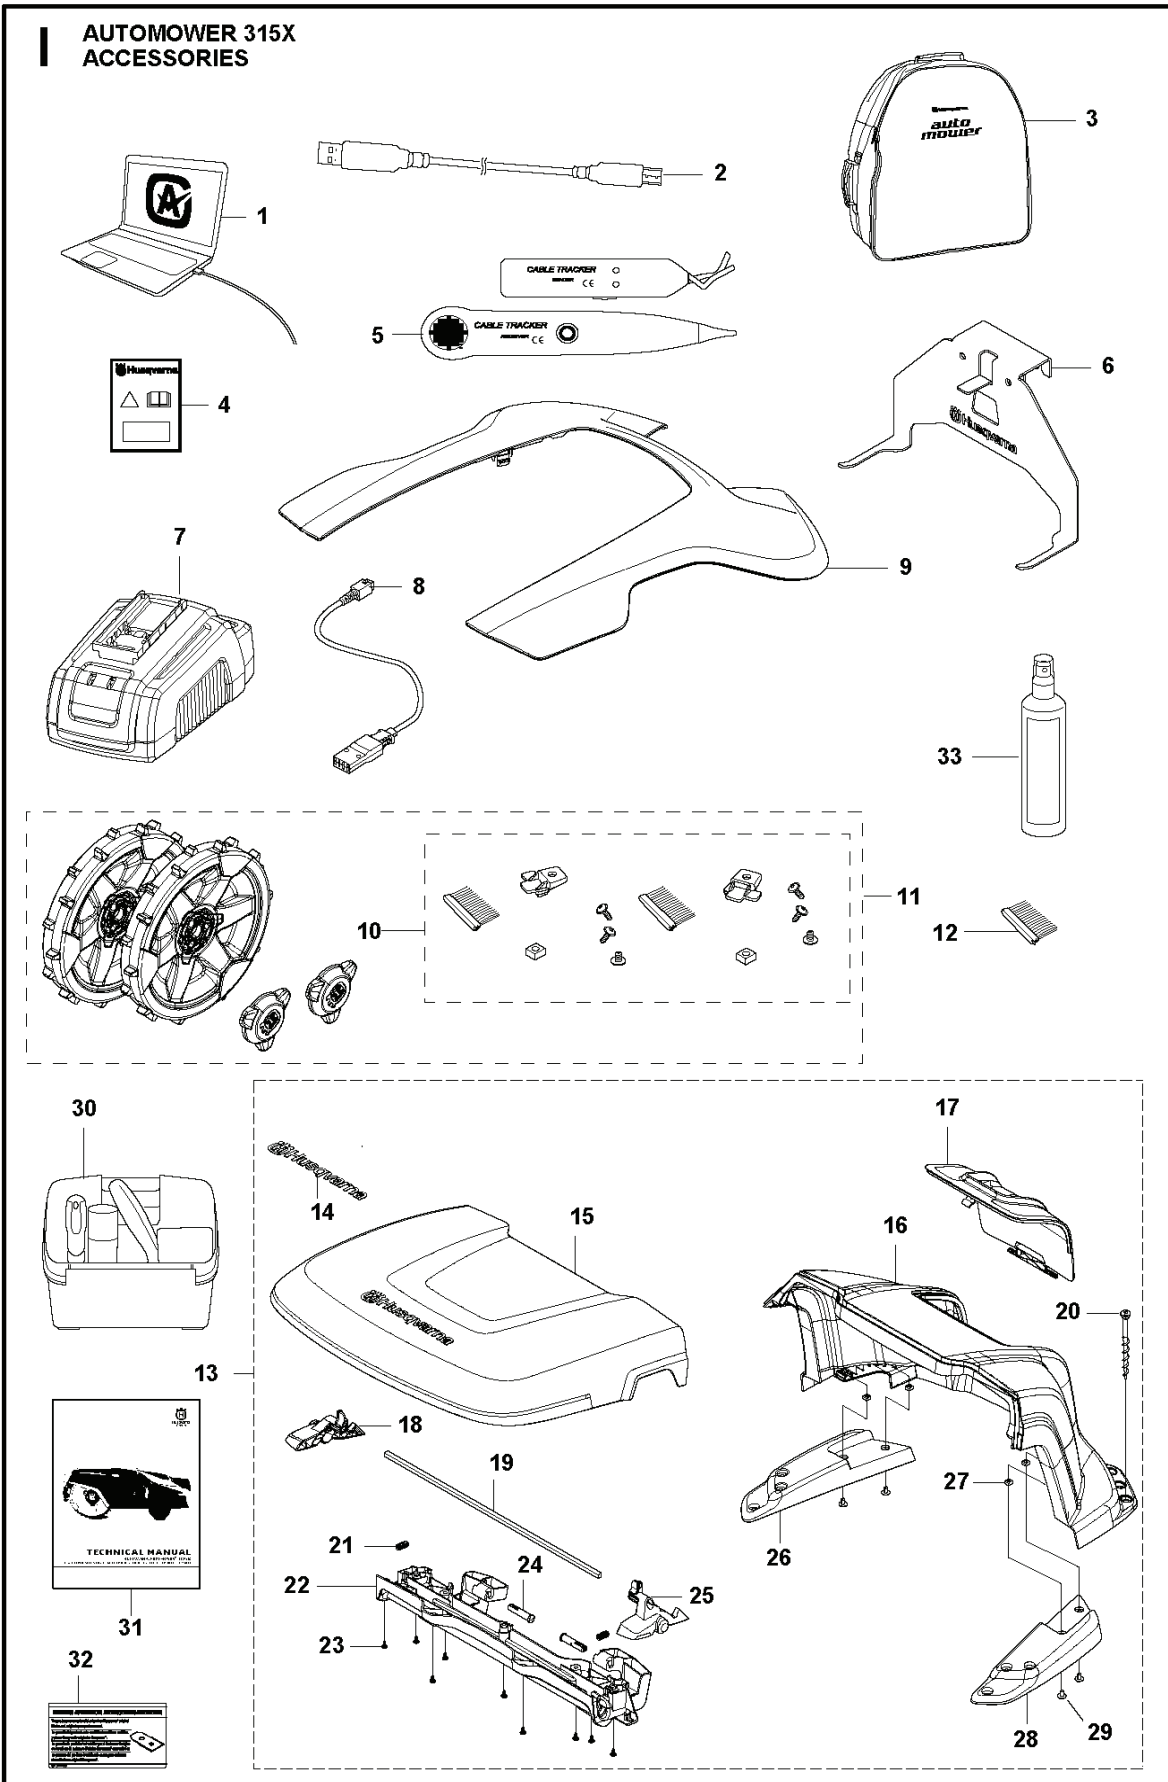

**AUTOMOWER 315X
ACCESSORIES**

ROBOTIC LAWN MOWERS

PXM_REF	PXM_PARTNO	ARTIKELBESKRIVNING	PXM_REMARK		
2	577518102	KABEL	Service Cable (USB)	2	
3	522916701	VÅSKA	Bag	2	
4	580689502	DEKAL	Warranty Seal 1pcs	2	
5	577606801	TESTUTRUSTNING	Interruption Detector	2	
6	587224001	WALL HANGER	Wallhanger 310/315/315X	2	
7	588408401	LADDARE	Quick Charger with Battery Test	2	
8	588202601	KABLAGE KPL	Cable Quick Charger	2	
9	590876901	BODY KIT	Top Cover Robotic Grey	2	
9	590876902	BODY KIT	Top Cover White	2	
9	590876903	BODY KIT	Top Cover Orange	2	
10	587235701	BORSTSATS	Wheel Brush KIT (Holder x2, Brush x6)	2	11
11	587235301	WHEEL KIT	Terrain KIT (Brush KIT + Rear wheels)	2	
12	505132803	BORSTSATS	Brush, 6 pcs	2	
13	587236101	HUS	House KIT	2	
14	577469001	DEKAL	Decal	2	13
15	585323501	KÅPA	Lid	2	13
16	586993801	KÅPA	Cover Base	2	13
17	585323601	LUCKA	Hatch	6	13
18	585324002	HANDTAG	Handle Left	2	13
19	585324101	STÅNG	Rod	1	13
20	597435801	ANKARE	Screw KIT, 6 pcs	8	13
21	580511401	FJÄDER	Spring	2	13
22	585341601	BALK	Beam	2	13
23	575543314	SCREW	Screw	2	13
24	585341501	GÅNGJÄRNSPINNE	Hinge Pin	2	13
25	585324001	HANDTAG	Handle Right	2	13
26	585323802	STÖD	Support Left	0	13
27	503226601	MUTTER 4-KANT	Square Nut	0	13
28	585323801	STÖD	Support Right	0	13
29	535129303	SKRUV IHPANM	Screw	0	13
30	590855101	SATS	Maintenance and cleaning kit	0	
32	591374101	DEKAL	Original Parts sticker SV NO DK FI	0	
32	591374102	DEKAL	Original Parts sticker DE FR NL IT	0	
32	591374103	DEKAL	Original Parts sticker EN ES FR IT	0	
33	593967901	SPRAY		1