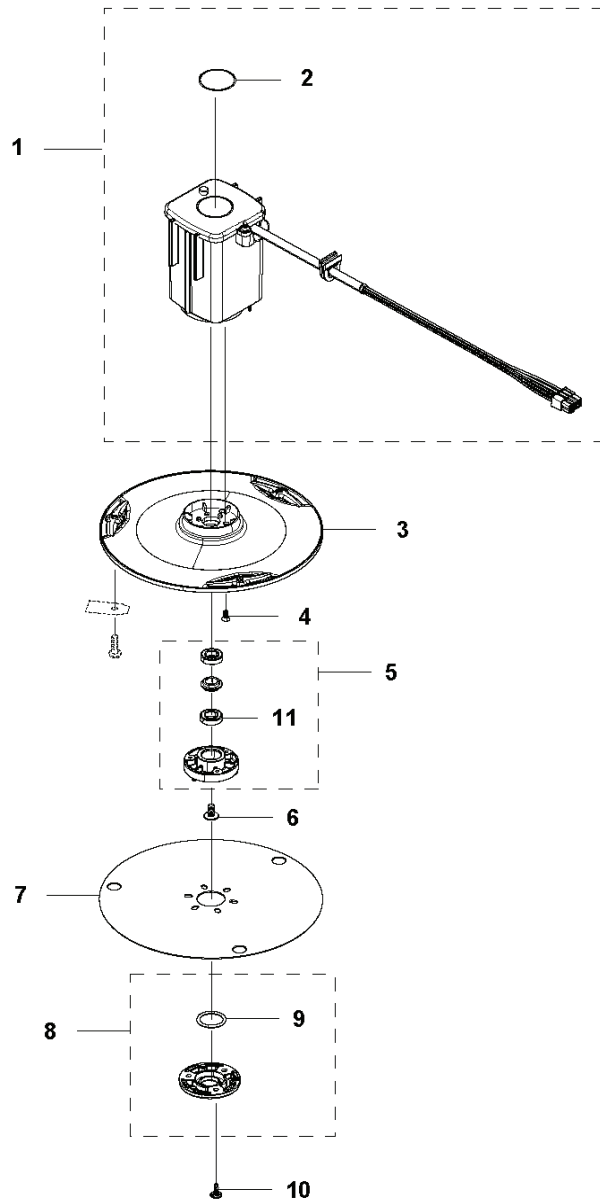

F AUTOMOWER 310, 315
BLADE MOTOR & CUTTING EQUIPMENT
For 2020, 2019, 2018, 2017 & 2016 models

ROBOTIC LAWN MOWERS

PXM_REF	PXM_PARTNO	ARTIKELBESKRIVNING	PXM_REMARK		
1	501843701	MOTOR KPL	Motor ASSY	1	
2	577753701	LUFTFILTER	Air Filter	10	
3	597422201	KNIVDISK	From Serial number 200602356-	1	
3	585296902	KNIVDISK	From Serial number 1838XXXX-2006XXXX	1	
3	585296901	KNIVDISK	Up to Serial number 1837XXXX	1	
4	590508701	SCREW	Screw	3	
5	588421702	LAGERHUS KPL	Bearing Housing ASSY	1	
6	535076001	SCREW	Screw	1	
7	598794801	HASPLÅT	From Serial number 200602356-	1	
7	585297001	HASPLÅT	Up to Serial number 2006XXXX	1	
8	587449601	TÄCKLOCKSSATS	Bearing Cover	1	
9	585297501	O-RING	O-Ring	1	
10	575543314	SCREW	Screw	3	
11	535075703	KULLAGER		1	
11	593080801	KULLAGER	Tube 50 pcs	1