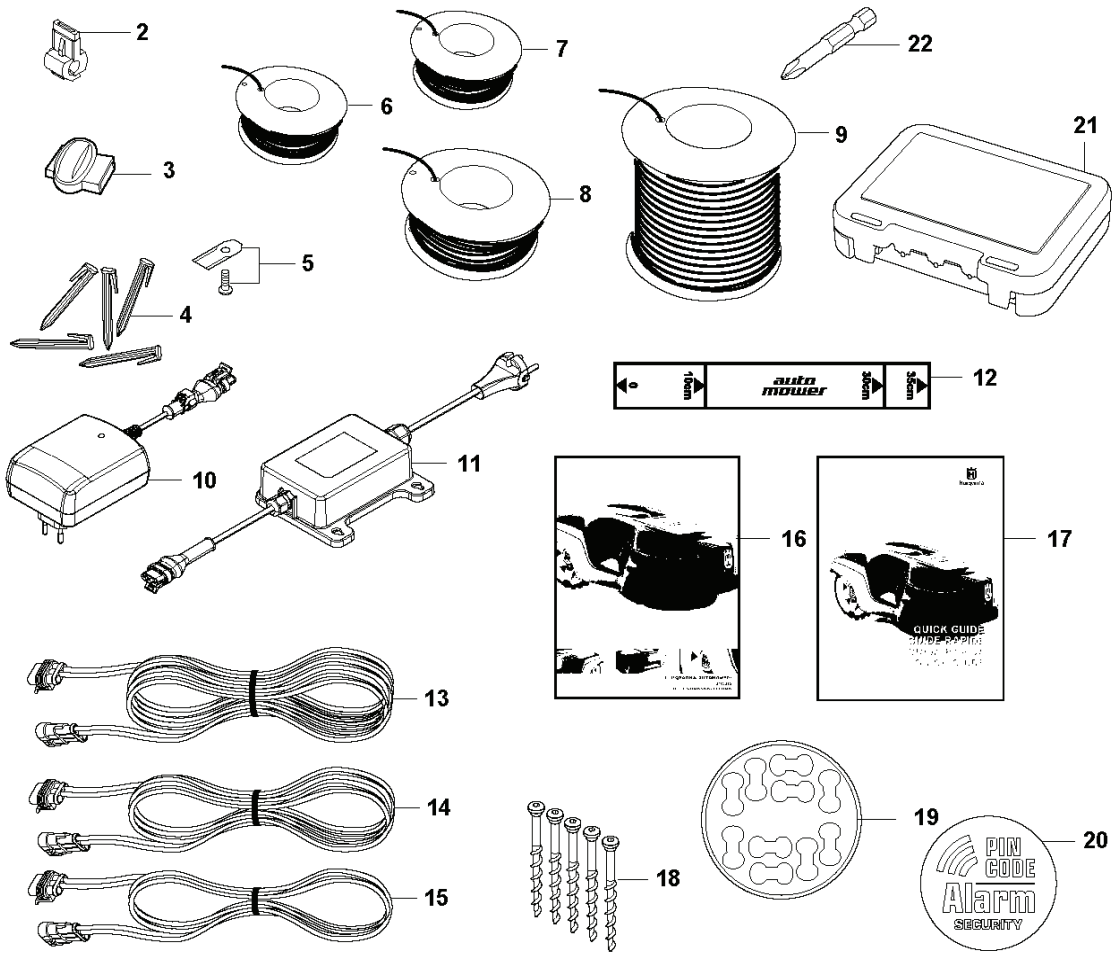

H AUTOMOWER 310, 315 INSTALLATION ACCESSORIES

ROBOTIC LAWN MOWERS

PXM_REF	PXM_PARTNO	ARTIKELBESKRIVNING	PXM_REMARK		
1	967623601	INSTALLATION KIT	Installation KIT S: Wire (150 m), Staples (300 pcs), Connectors (3 pcs), Couplers (5 pcs)	1	
1	967623602	INSTALLATION KIT	Installation KIT M: Wire (250 m), Staples (400 pcs), Connectors (3 pcs), Couplers (5 pcs)	1	
1	967623603	INSTALLATION KIT	Installation KIT L: Wire (400 m), Staples (600 pcs), Connectors (5 pcs), Couplers (5 pcs)	1	
2	535129001	KOPPLING	Loop Wire Connector	1	
2	577864801	KOPPLING	Loop Wire Connector, Blister Pack, 5 pcs	1	
2	535129002	KOPPLING	Loop Wire Connector, Blister Pack, 100 pcs	1	
3	501980201	KOPPLING	Coupler	1	
3	577864701	KOPPLING	Coupler, Blister Pack, 5 pcs	2	
3	501980203	KOPPLING	Coupler, 100 pcs	1	
4	583973401	KLAMMER	Staples, 100 pcs	1	
5	577864603	BLADE SET	Long Life - Safety Blade, Blister Pack, 9 pcs	1	
5	577606505	BLADE SET	Long Life - Safety Blade, 45 pcs	1	
5	577606604	BLADE SET	Long Life - Safety Blade, 300 pcs	1	
6	577864302	VAJER	Wire, Blister Pack, (50 m)	1	
6	597237801	VAJER	Wire (150 m)	1	
7	580662006	VAJER	Wire (250 m)	1	
8	522914102	VAJER	Wire (500 m)	1	
9	580662004	VAJER	Wire (800 m)	1	
10	593163601	DRIVENHET	Power Supply Unit EU	1	
11	590442202	DRIVENHET	Power Supply Unit UK, IE	1	
11	584862601	DRIVENHET	EU	1	
11	590442203	DRIVENHET	Power Supply Unit CH	1	
11	590442204	DRIVENHET	Power Supply Unit US, CA	1	
11	584862605	DRIVENHET	Power Supply Unit AU, NZ	1	
11	590442206	DRIVENHET	Power Supply Unit JP	1	
12	544177501	MÄTTBAND	Measuring Tape	1	
13	579825101	KABLAG KPL	Low voltage cable 20m	1	
14	579825102	KABLAG KPL	Low voltage cable 10m	1	
15	579825103	KABLAG KPL	Low Voltage Cable (3 m)	1	
15	579825104	KABLAG KPL	Low Voltage Cable (5 m)	1	
18	597435801	ANKARE	6 pcs+Key	1	
19	586277901	ETIKETT	Sticker, Cable Markers, 10 pcs	1	
20	579571201	DEKAL	Label Alarm	1	
21	590855001	LÅDA	Cable Connector Protection	1	
22	596339801	VERKTYG		1