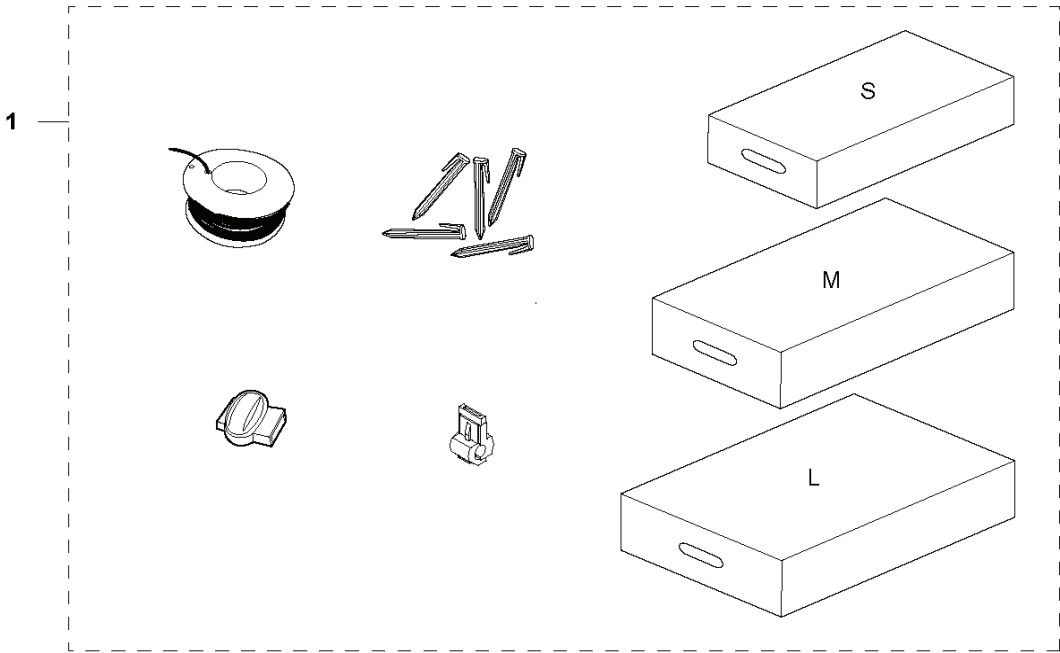

H AUTOMOWER 310, 315 INSTALLATION ACCESSORIES

ROBOTIC LAWN MOWERS

PXM_REF	PXM_PARTNO	ARTIKELBESKRIVNING	PXM_REMARK		
1	967623601	INSTALLATION KIT	Installation KIT S: Wire (150 m), Staples (300 pcs), Connectors (3 pcs), Couplers (5 pcs)	1	
1	967623602	INSTALLATION KIT	Installation KIT M: Wire (250 m), Staples (400 pcs), Connectors (3 pcs), Couplers (5 pcs)	1	
1	967623603	INSTALLATION KIT	Installation KIT L: Wire (400 m), Staples (600 pcs), Connectors (5 pcs), Couplers (5 pcs)	1	
2	535129001	KOPPLING	Loop Wire Connector	1	
2	577864801	KOPPLING	Loop Wire Connector, Blister Pack, 5 pcs	1	
2	535129002	KOPPLING	Loop Wire Connector, Blister Pack, 100 pcs	1	
3	501980201	KOPPLING	Coupler	1	
3	577864701	KOPPLING	Coupler, Blister Pack, 5 pcs	2	
3	501980203	KOPPLING	Coupler, 100 pcs	1	
4	583973401	KLAMMER	Staples, 100 pcs	1	
5	577864603	BLADE SET	Long Life - Safety Blade, Blister Pack, 9 pcs	1	
5	577606505	BLADE SET	Long Life - Safety Blade, 45 pcs	1	
5	577606604	BLADE SET	Long Life - Safety Blade, 300 pcs	1	
6	577864302	VAJER	Wire, Blister Pack, (50 m)	1	
6	597237801	VAJER	Wire (150 m)	1	
7	580662006	VAJER	Wire (250 m)	1	
8	522914102	VAJER	Wire (500 m)	1	
9	580662004	VAJER	Wire (800 m)	1	
10	593163601	DRIVENHET	Power Supply Unit EU	1	
11	590442202	DRIVENHET	Power Supply Unit UK, IE	1	
11	584862601	DRIVENHET	EU	1	
11	590442203	DRIVENHET	Power Supply Unit CH	1	
11	590442204	DRIVENHET	Power Supply Unit US, CA	1	
11	584862605	DRIVENHET	Power Supply Unit AU, NZ	1	
11	590442206	DRIVENHET	Power Supply Unit JP	1	
12	544177501	MÄTTBAND	Measuring Tape	1	
13	579825101	KABLAG KPL	Low voltage cable 20m	1	
14	579825102	KABLAG KPL	Low voltage cable 10m	1	
15	579825103	KABLAG KPL	Low Voltage Cable (3 m)	1	
15	579825104	KABLAG KPL	Low Voltage Cable (5 m)	1	
18	597435801	ANKARE	6 pcs+Key	1	
19	586277901	ETIKETT	Sticker, Cable Markers, 10 pcs	1	
20	579571201	DEKAL	Label Alarm	1	
21	590855001	LÅDA	Cable Connector Protection	1	
22	596339801	VERKTYG		1