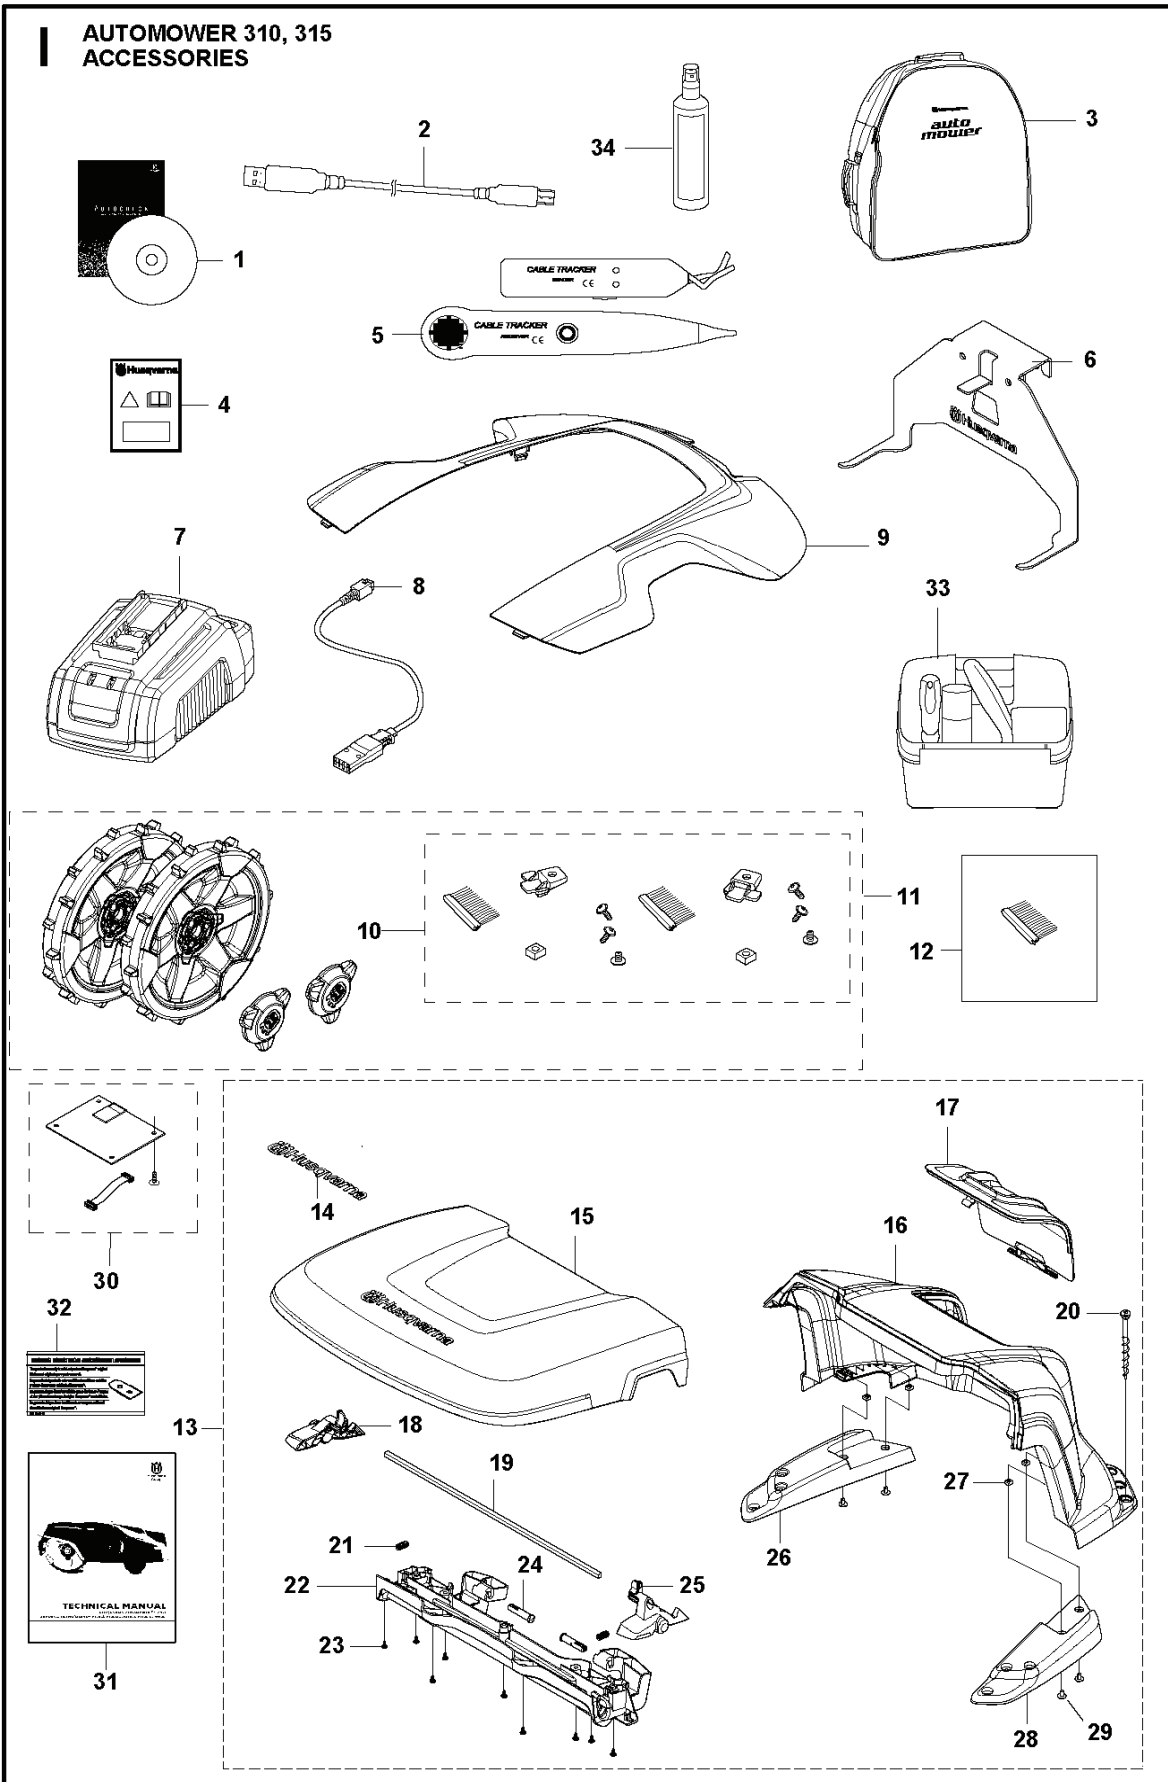

**AUTOMOWER 310, 315
ACCESSORIES**

ROBOTIC LAWN MOWERS

PXM_REF	PXM_PARTNO	ARTIKELBESKRIVNING	PXM_REMARK		
1	577858103	DVD	DVD Autocheck EXP	1	
2	577518102	KABEL	Service Cable (USB)	1	
3	522916701	VASKA	Bag	1	
4	580689502	DEKAL	Warranty Seal 1pcs	1	
5	577606801	TESTUTRUSTNING	Interruption Detector	1	
6	587224001	WALL HANGER	Wallhanger 310/315	1	
7	588408401	LADDARE	Quick Charger with Battery Test	1	
8	588202601	KABLAGE KPL	Cable Quick Charger	1	
9	587235801	BODY KIT	Top Cover Grey	1	
9	587235802	BODY KIT	Top Cover White	1	
9	587235803	BODY KIT	Top Cover Orange	1	
10	587235701	BORSTSATS	Wheel Brush KIT (Holder x2, Brush x6)	1	
11	587235301	WHEEL KIT	Terrain KIT (Brush KIT + Rear wheels)	1	
12	505132803	BORSTSATS	Brush, 6 pcs	1	
13	587236101	HUS	House KIT	1	
14	577469001	DEKAL	Decal	1	
15	585323501	KÅPA	Lid	1	
16	586993801	KÅPA	Cover Base	1	
17	585323601	LUCKA	Hatch	1	
18	585324002	HANDTAG	Handle Left	1	
19	585324101	STÅNG	Rod	1	
20	597435801	ANKARE	Screw KIT, 6 pcs	1	
21	580511401	FJÄDER	Spring	2	
22	585341601	BALK	Beam	1	
23	575543314	SCREW	Screw	9	
24	585341501	GÅNGJÄRNSPINNE	Hinge Pin	2	
25	585324001	HANDTAG	Handle Right	1	
26	585323802	STÖD	Support Left	1	
27	503226601	MUTTER 4-KANT	Square Nut	4	
28	585323801	STÖD	Support Right	1	
29	535129303	SKRUV IHANM	Screw	4	
30	586662309	GPS MODULE	AM Connect. KIT,	1	
30	586662307	GPS MODULE	AM Connect. KIT,	1	
30	586662311	GPS MODULE	AM Connect. KIT, US,CA	1	
32	591374101	DEKAL	Original Parts Sticker	1	
32	591374102	DEKAL	Original Parts Sticker	1	
32	591374103	DEKAL	Original Parts Sticker	1	
33	590855101	SATS		1	
34	593967901	SPRAY		1