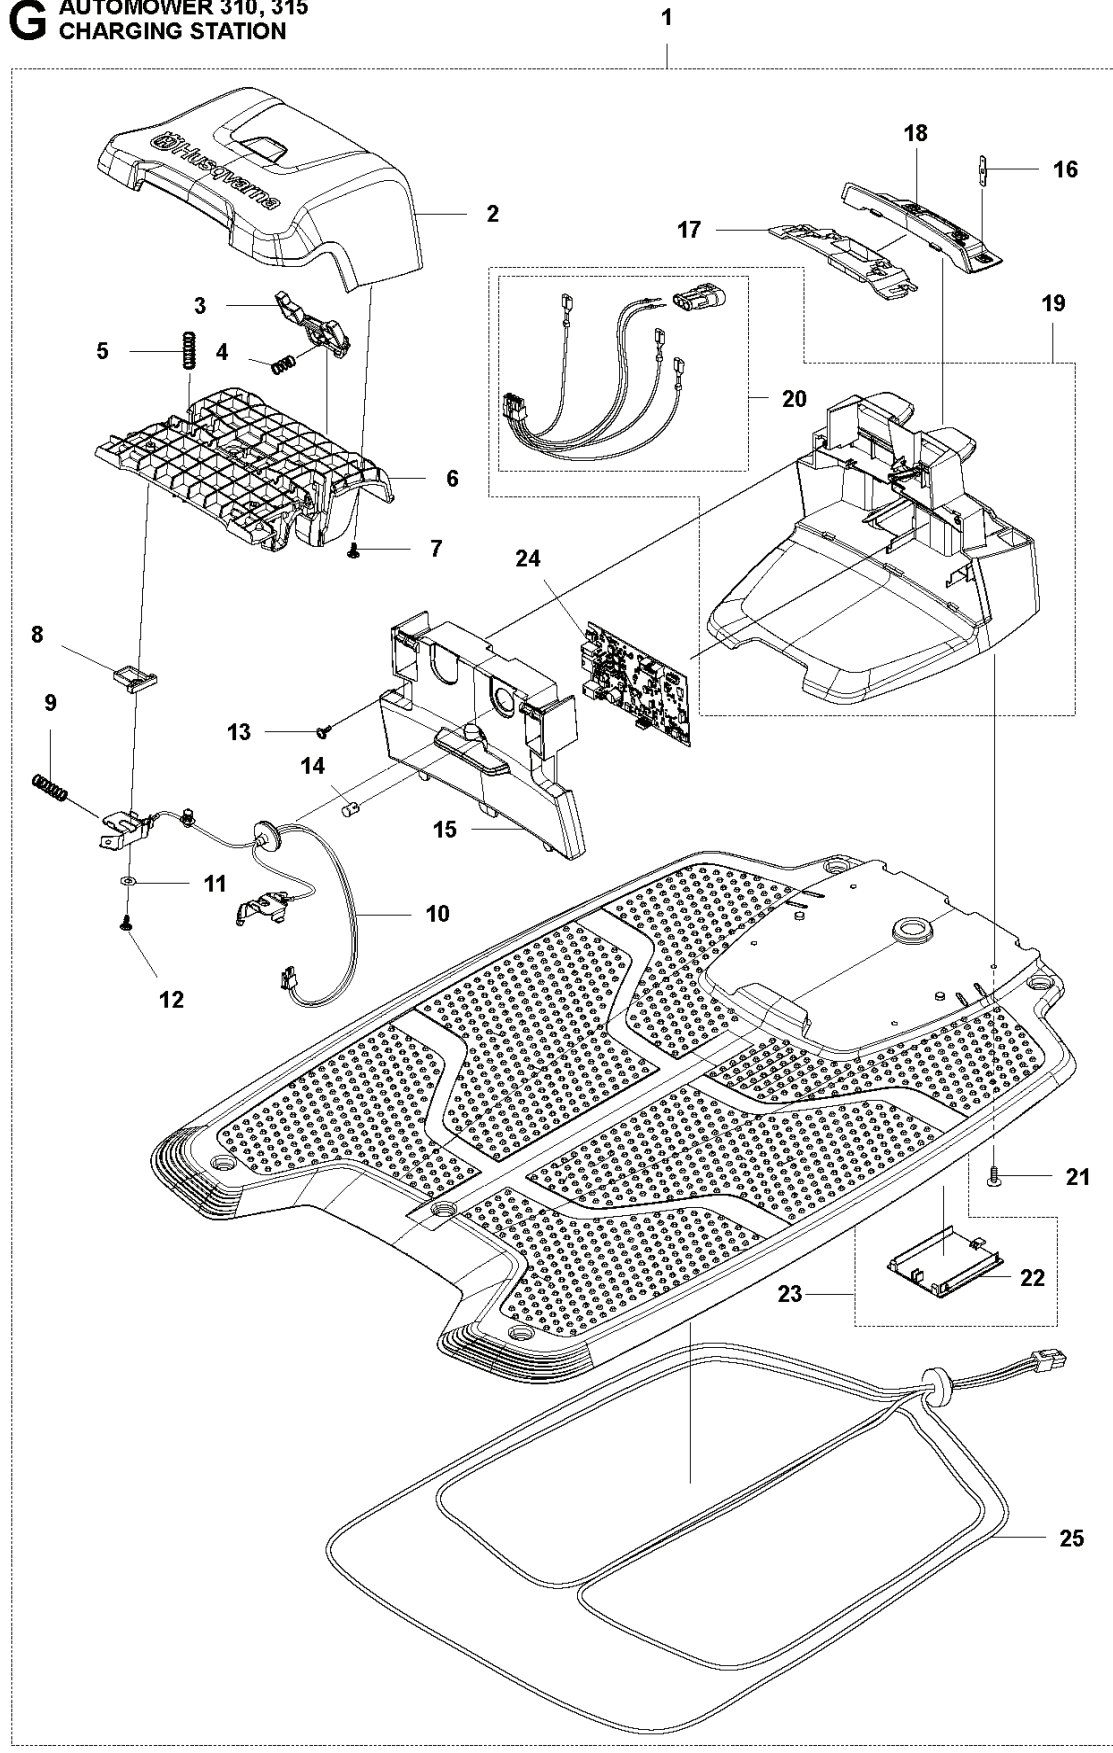

G AUTOMOWER 310, 315
CHARGING STATION

ROBOTIC LAWN MOWERS

PXM_REF	PXM_PARTNO	ARTIKELBESKRIVNING	PXM_REMARK		
1	585164003	LADDSTATION	For 2020, 2019, 2018 & 2017 models	1	
1	585164001	LADDSTATION	For 2016 & 2015 models	1	
2	585071102	HATT	Cap	1	
3	579462402	KNAPP	Button - Release	1	
4	574487001	FJÄDER	Spring	1	
5	580511401	FJÄDER	Spring	2	
6	579458004	RAM	Frame	1	
7	575543314	SCREW	Screw	4	
8	579460502	DISTANSBRICKA	Distance	2	
9	580511401	FJÄDER	Spring	2	
10	585539502	KABLAGE KPL	Loom Charging Contact	1	
11	734113741	BRICKA	Washer	2	
12	575543314	SCREW	Screw	2	
13	575543314	SCREW	Screw	2	
14	590217201	LINS	For 2020, 2019 & 2018 models	1	
14	535128702	DIODLINS	For 2017, 2016 & 2015 models	1	
15	585071401	LOCK	Lid	1	
16	580504101	POLSKO	Terminal	3	
17	579459801	PAN	Panel	1	
18	579459901	HÅLLARE	Holder	1	
19	588416101	HUS KPL	Housing	1	
20	587651501	LOOM KIT	Loom	1	
21	575543314	SCREW	Screw	4	
22	585919301	KÅPA	Cover	1	
23	587651602	LADDPLATTA	Charging Plate KIT	1	
24	592909302	KRETSKORT	Printed Circuit ASSY	1	
25	590527201	KABLAGE KPL		1	1