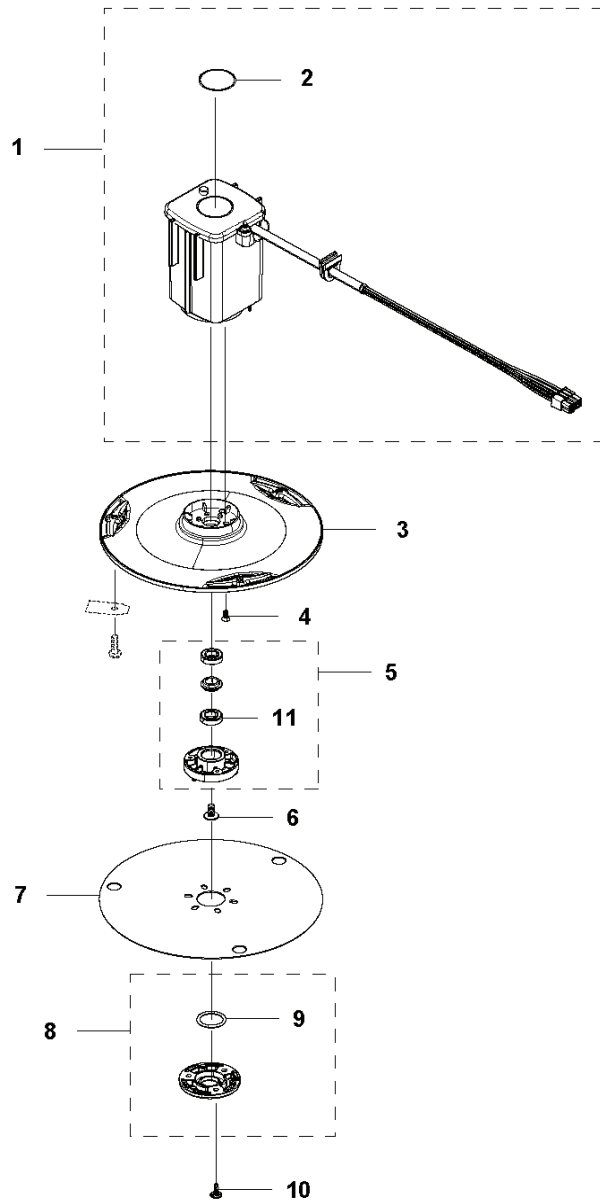

F AUTOMOWER 310, 315
BLADE MOTOR & CUTTING EQUIPMENT
For 2020, 2019, 2018, 2017 & 2016 models

ROBOTIC LAWN MOWERS

PXM_REF	PXM_PARTNO	ARTIKELBESKRIVNING	PXM_REMARK	
1	501843701	MOTOR KPL	Motor ASSY	1
2	577753701	LUFTFILTER	Air Filter	10
3	597422201	KNIVDISK	From Serial number 200602356-	1
3	585296902	KNIVDISK	From Serial number 183800001-20060235	1
3	585296901	KNIVDISK	Up to Serial number 1837050000	1
4	590508701	SCREW	Screw	3
5	588421702	LAGERHUS KPL	Bearing Housing ASSY	1
6	535076001	SCREW	Screw	1
7	598794801	HASPLÅT	From Serial number 200602356-	1
7	585297001	HASPLÅT	Up to Serial number 2006XXXX	1
8	587449601	TÄCKLOCKSSATS	Bearing Cover	1
9	585297501	O-RING	O-Ring	1
10	575543314	SCREW	Screw	3
11	535075703	KULLAGER		1
11	593080801	KULLAGER	Tube 50 pcs	1