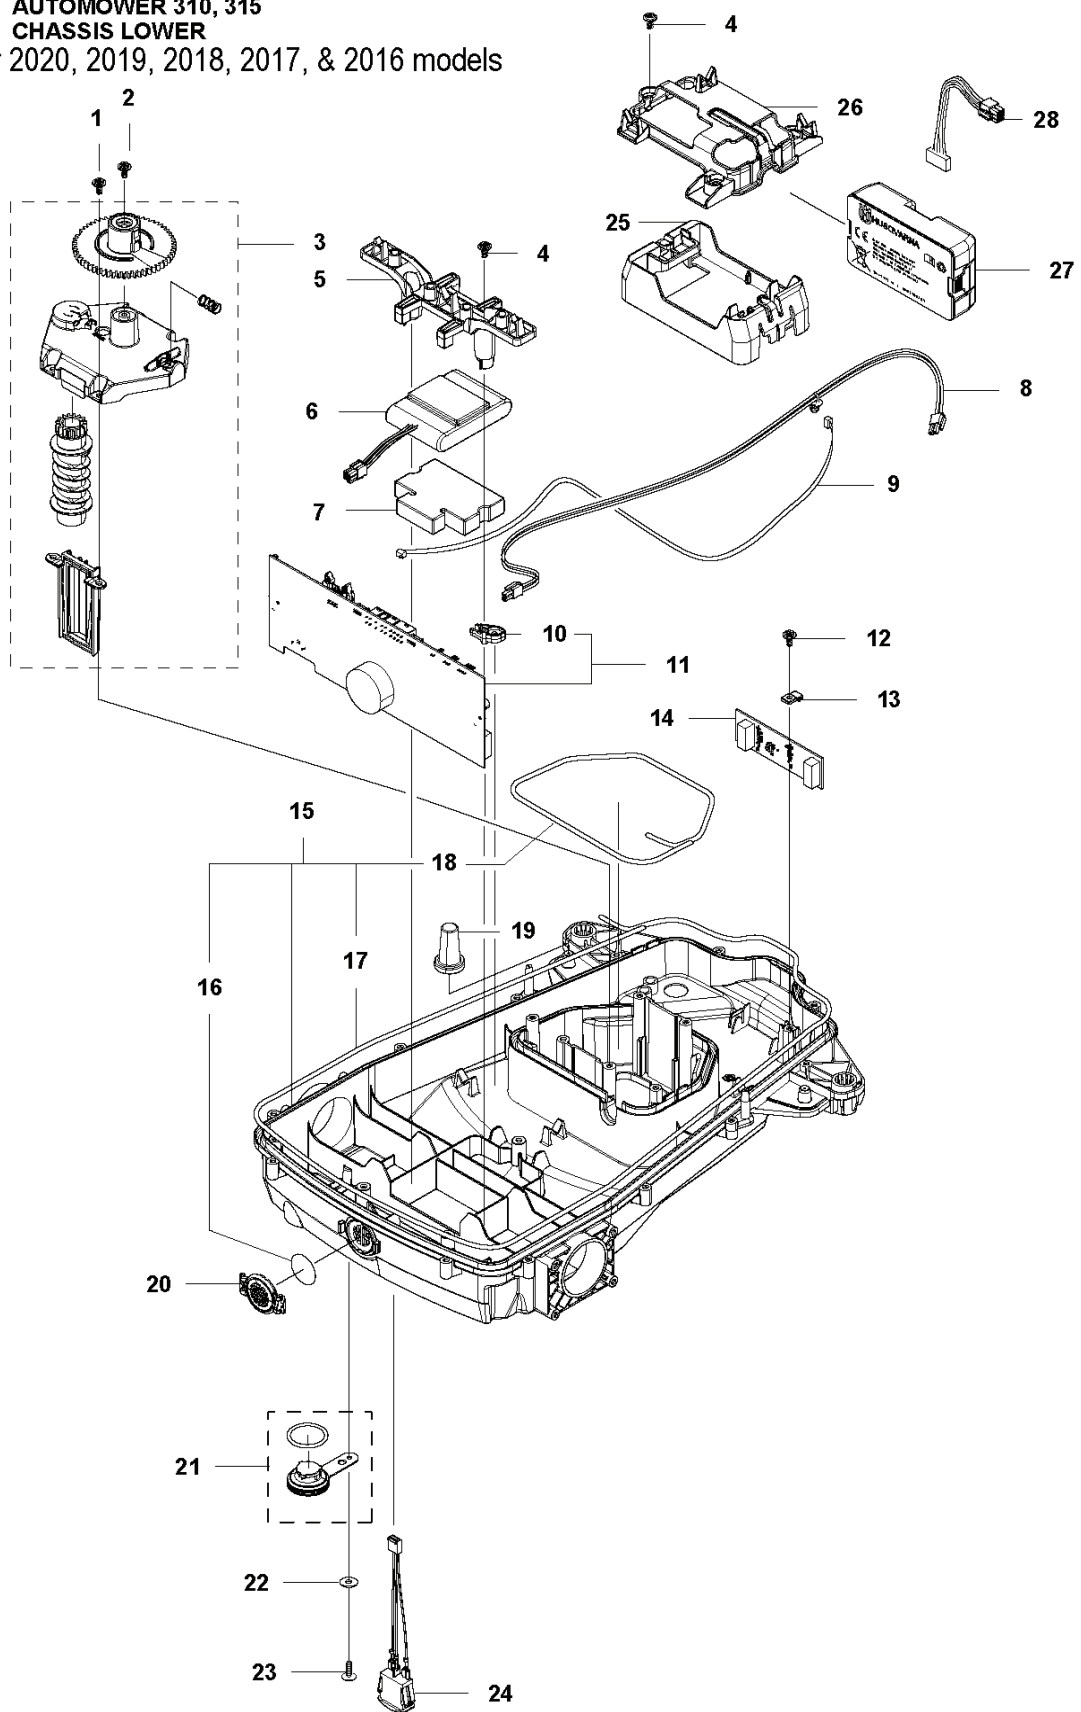

D AUTOMOWER 310, 315
CHASSIS LOWER
For 2020, 2019, 2018, 2017, & 2016 models

ROBOTIC LAWN MOWERS

PXM_REF	PXM_PARTNO	ARTIKELBESKRIVNING	PXM_REMARK	
1	574450101	SKRUV ITXPANT	Screw	1
2	574450101	SKRUV ITXPANT	Screw	4
3	501106601	TÄCKLOCKSSATS	Cover KIT	1
4	574450101	SKRUV ITXPANT	Screw	2
5	585304701	HÅLLARE	Up to Serial number 2005XXXX	1
6	589586201	BATTERI	Up to Serial number 2005XXXX	1
7	593253001	VIKT	From Serial number 2006XXXX-	1
7	589366201	VIKT	Up to Serial number 2005XXXX	1
8	585539001	LOOM	Loom Charging	1
9	579708201	KABLAG KPL	Loom Loop Sensor	1
10	585538301	KLÄMMA	Clips	2
11	592851801	KRETSKORT	Main Board	1
12	574450101	SKRUV ITXPANT	Screw	1
13	579529401	ÖVERFALL	Clamp	1
14	592852701	KRETSKORT	Sensor Board	1
15	587449203	CHASSIS KIT	From Serial number 1901XXXX	1
15	587449202	CHASSIS KIT	Up to Serial number 1852XXXX	1
16	577753701	LUFTFILTER	Air Filter	1
17	574874709	TÄTNINGSLIST	Sealing Strip (1 pcs. 5 mm)	1
18	574874708	TÄTNINGSLIST	Sealing Strip (1 pcs. 5 mm)	1
19	586342601	PELARE	Pillar	2
20	586038901	KÅPA	Cover Filter	1
21	581621202	PLUG KIT	Plug KIT	1
22	734113741	BRICKA	Washer	1
23	574450101	SKRUV ITXPANT	Screw	1
24	579708701	KABLAG KPL	Loom On-Off	1
25	593252901	FÄSTE	From Serial number 2006XXXX-	1
26	594009801	HÅLLARE	From Serial number 2006XXXX-	1
27	593247201	BATTERI	From Serial number 2006XXXX-	1
28	591203601	KABLAG KPL	From Serial number 2006XXXX-	1