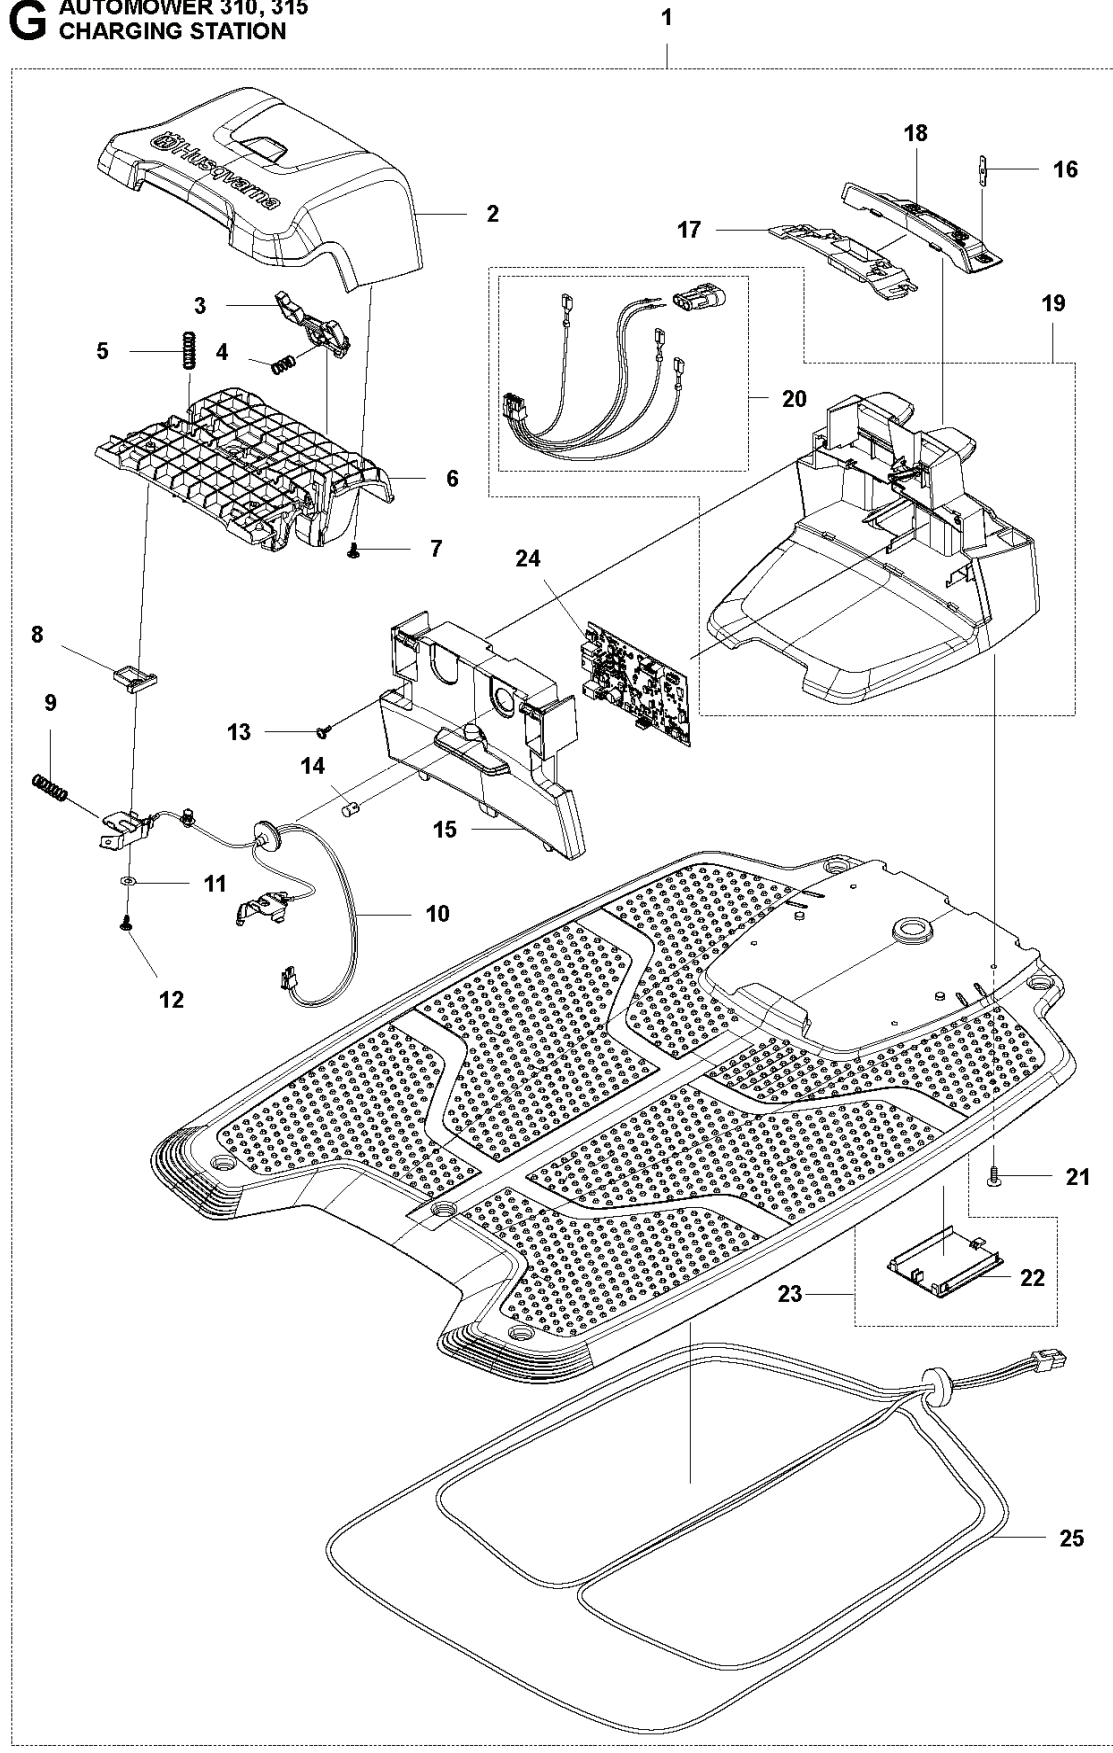

G AUTOMOWER 310, 315
CHARGING STATION

ROBOTIC LAWN MOWERS

PXM_REF	PXM_PARTNO	ARTIKELBESKRIVNING	PXM_REMARK		
1	585164003	LADDSTATION	For 2020, 2019, 2018, & 2017 models	1	
1	585164001	LADDSTATION	For 2016 & 2015 models	1	
2	585071102	HATT	Cap	1	
3	579462402	KNAPP	Button - Release	1	
4	574487001	FJÄDER	Spring	1	
5	580511401	FJÄDER	Spring	2	
6	579458004	RAM	Frame	1	
7	575543314	SCREW	Screw	4	
8	579460502	DISTANSBRICKA	Distance	2	
9	580511401	FJÄDER	Spring	2	
10	585539502	KABLAGE KPL	Loom Charging Contact	1	
11	734113741	BRICKA	Washer	2	
12	575543314	SCREW	Screw	2	
13	575543314	SCREW	Screw	2	
14	590217201	LINS	For 2020, 2019, & 2018 models	1	
14	535128702	DIODLINS	For 2017, 2016, & 2015	1	
15	585071401	LOCK	Lid	1	
16	580504101	POLSKO	Terminal	3	
17	579459801	PAN	Panel	1	
18	579459901	HÅLLARE	Holder	1	
19	588416101	HUS KPL	Housing	1	
20	587651501	LOOM KIT	Loom	1	
21	575543314	SCREW	Screw	4	
22	585919301	KÅPA	Cover	1	
23	587651602	LADDPLATTA	Charging Plate KIT	1	
24	592909302	KRETSKORT	Printed Circuit ASSY	1	
25	590527201	KABLAGE KPL		1	1