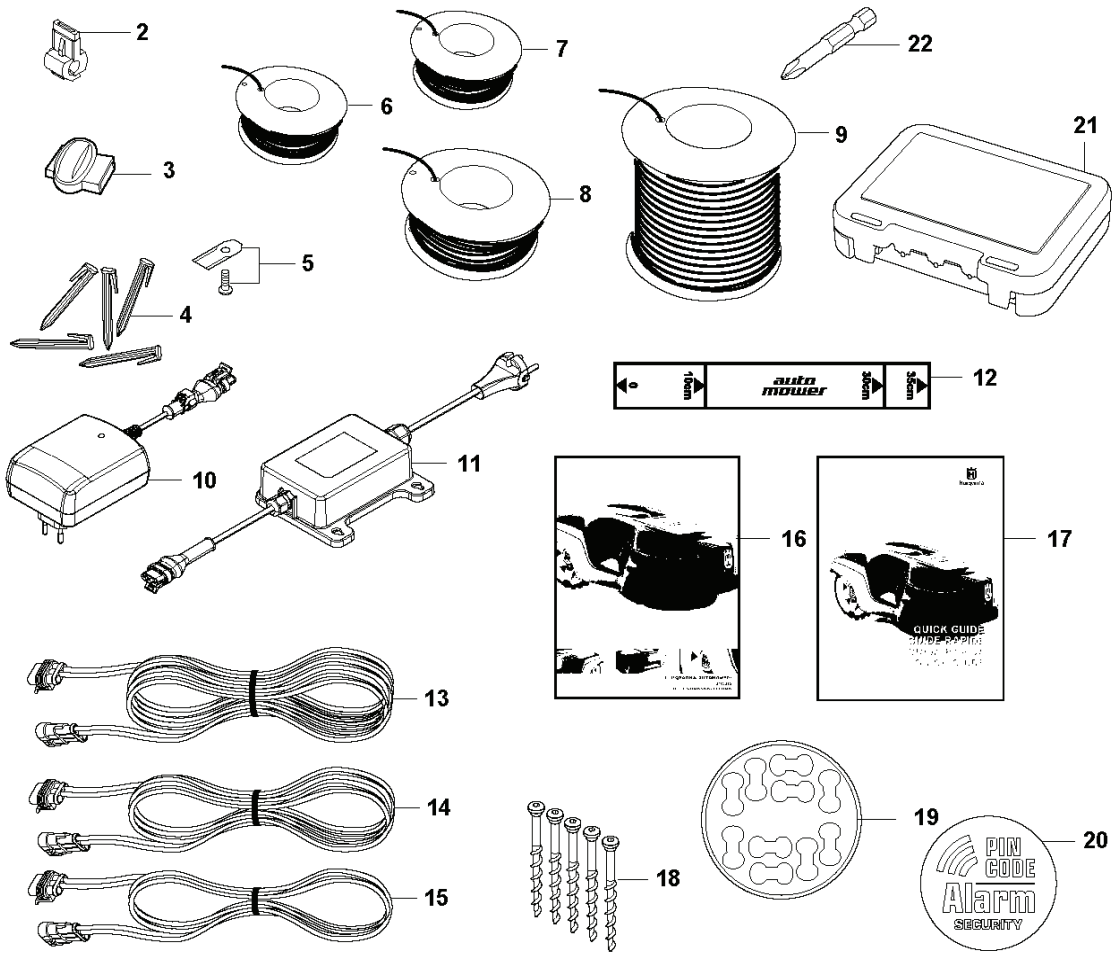

H AUTOMOWER 310, 315 INSTALLATION ACCESSORIES

ROBOTIC LAWN MOWERS

PXM_REF	PXM_PARTNO	ARTIKELBESKRIVNING	PXM_REMARK		
1	967623601	INSTALLATION KIT	Installation KIT S: Wire (150 m), Staples (300 pcs), Connectors (3 pcs), Couplers (5 pcs)	1	
1	967623602	INSTALLATION KIT	Installation KIT M: Wire (250 m), Staples (400 pcs), Connectors (3 pcs), Couplers (5 pcs)	1	
1	967623603	INSTALLATION KIT	Installation KIT L: Wire (400 m), Staples (600 pcs), Connectors (5 pcs), Couplers (5 pcs)	1	
2	535129001	KOPPLING	Loop Wire Connector	1	
2	577864801	KOPPLING	Loop Wire Connector, Blister Pack, 5 pcs	1	
2	535129002	KOPPLING	Loop Wire Connector, Blister Pack, 100 pcs	1	
3	501980201	KOPPLING	Coupler	1	
3	577864701	KOPPLING	Coupler, Blister Pack, 5 pcs	2	
3	501980203	KOPPLING	Coupler, 100 pcs	1	
4	577864201	KLAMMER	Staples, 100 pcs	1	
5	577864603	BLADE SET	Long Life - Safety Blade, Blister Pack, 9 pcs	1	
5	577606505	BLADE SET	Long Life - Safety Blade, 45 pcs	1	
5	577606604	BLADE SET	Long Life - Safety Blade, 300 pcs	1	
6	577864302	VAJER	Wire, Blister Pack, (50 m)	1	
6	577864301	VAJER	Wire, Blister Pack, (150 m)	1	
7	580662006	VAJER	Wire (250 m)	1	
8	522914102	VAJER	Wire (500 m)	1	
9	580662004	VAJER	Wire (800 m)	1	
10	593163601	DRIVENHET	Power Supply Unit EU	1	
11	590442202	DRIVENHET	Power Supply Unit UK, IE	1	
11	590442203	DRIVENHET	Power Supply Unit CH	1	
11	584862601	DRIVENHET	EU	1	
11	590442204	DRIVENHET	Power Supply Unit US, CA	1	
11	590442205	DRIVENHET	Power Supply Unit AU, NZ	1	
11	590442206	DRIVENHET	Power Supply Unit JP	1	
12	544177501	MÄTTBAND	Measuring Tape	1	
13	579825101	KABLAG KPL	Low Voltage Cable (20 m)	1	
14	579825102	KABLAG KPL	Low Voltage Cable (10 m)	1	
15	579825103	KABLAG KPL	Low Voltage Cable (3 m)	1	
15	579825104	KABLAG KPL	Low Voltage Cable (5 m)	1	
18	597435801	ANKARE	6 pcs+Key	1	
19	586277901	ETIKETT	Sticker, Cable Markers, 10 pcs	1	
20	579571201	DEKAL	Label Alarm	1	
21	590855001	LÅDA	Cable Connector Protection	1	
22	596339801	VERKTYG		1