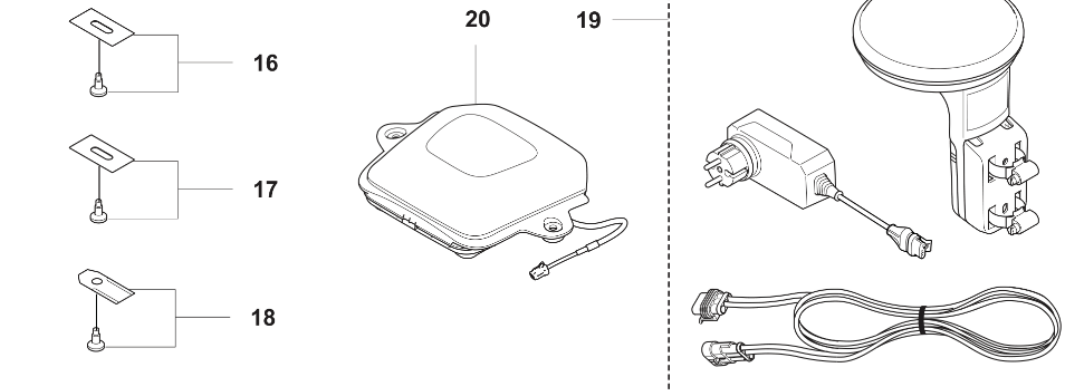

**AUTOMOWER 310E NERA
INSTALLATION ACCESSORIES**

REF.	ART. NR	ARTIKELBESKRIVNING	ANMÄRKNING	KIT
1	599628501	DRIVENHET	EU	1
1	599628502	DRIVENHET	GB,IE	1
1	599628503	DRIVENHET	CH	1
1	599628505	DRIVENHET	AUS/NZ	1
1	599628504	DRIVENHET	US/CA	1
2	579825103	KABLAGE KPL	Low Voltage Cable 3 m	1
3	579825104	KABLAGE KPL	Low Voltage Cable 5 m	1
4	579825101	KABLAGE KPL	Low Voltage Cable 20 m	1
4	579825102	KABLAGE KPL	Low Voltage Cable 10 m	1
5	967972101	INSTALLATION KIT	S Wire 150 m, Staples 300 pc, Connectors 3 pcs, Couplers 5 pcs	1
5	967972201	INSTALLATION KIT	M Wire 250 m, Staples 400 pc, Connectors 3 pcs, Couplers 5 pcs	1
5	967972301	INSTALLATION KIT	L Wire 400 m, Staples 600 pc, Connectors 5 pcs, Couplers 5 pcs	1
6	535129002	KOPPLING	Loop Wire Connector, Blister Pack 100 pcs	1
6	577864801	KOPPLING	Loop Wire Connector	1
7	501980203	KOPPLING	Coupler, 100 pcs	1
7	577864701	KOPPLING	Coupler	1
8	577864201	KLAMMER	100 pcs	1
9	597237802	VAJER	Wire, 50m	1
10	597237801	VAJER	Wire, 150m	1
11	580662006	VAJER	Wire, 250m	1
12	593297702	VAJER	Wire, 300m	1
12	580662009	VAJER	Wire, 800m	1
12	522914102	VAJER	Wire, 500m	1
15	597539501	SATS	Boundary wire repair kit	1
16	595084401	BLADE SET	Endurance Blade, 6 pcs	1
16	595084402	BLADE SET	Endurance Blade, 45 pcs	1
16	595084403	BLADE SET	Endurance Blade, 300 pcs	1
17	599805201	BLADE SET	Endurance HSS Blades 6 pcs	1
17	599805202	BLADE SET	Endurance HSS Blades 45 pcs	1
17	599805203	BLADE SET	Endurance HSS Blades 300 pcs	1
18	577864603	BLADE SET	Blades 9 pcs incl. Screws	1
18	577606505	BLADE SET	Blades 45 pcs incl. Screws	1
18	577606604	BLADE SET	Blades 300 pcs incl. Screws	1
18	599805301	BLADE SET	Blades 45 pcs	1
18	599805302	BLADE SET	Blades 300 pcs	1
19	970663303	REFERENCE STATION	GB,IE	1
19	970663304	REFERENCE STATION	CH	1
19	970663301	REFERENCE STATION	EU	1
20	970663201	EPOS MODULE		1
22	597435801	SCREW	Anchor screws, 6pcs	1