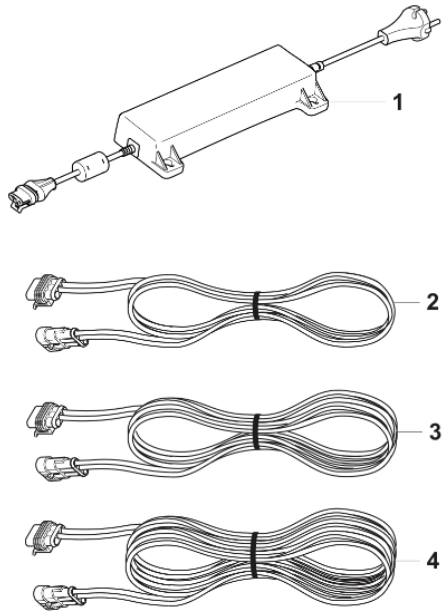

**AUTOMOWER 310E NERA
INSTALLATION ACCESSORIES**

REF.	ART. NR	ARTIKELBESKRIVNING	ANMÄRKNING	KIT
1	599628501	DRIVENHET	EU	1
1	599628502	DRIVENHET	GB,IE	1
1	599628503	DRIVENHET	CH	1
1	599628505	DRIVENHET	AUS/NZ	1
1	599628504	DRIVENHET	US/CA	1
2	579825103	KABLAGE KPL	Low Voltage Cable 3 m	1
3	579825104	KABLAGE KPL	Low Voltage Cable 5 m	1
4	579825101	KABLAGE KPL	Low Voltage Cable 20 m	1
4	579825102	KABLAGE KPL	Low Voltage Cable 10 m	1
5	967972101	INSTALLATION KIT	S Wire 150 m, Staples 300 pc, Connectors 3 pcs, Couplers 5 pcs	1
5	967972201	INSTALLATION KIT	M Wire 250 m, Staples 400 pc, Connectors 3 pcs, Couplers 5 pcs	1
5	967972301	INSTALLATION KIT	L Wire 400 m, Staples 600 pc, Connectors 5 pcs, Couplers 5 pcs	1
6	535129002	KOPPLING	Loop Wire Connector, Blister Pack 100 pcs	1
6	577864801	KOPPLING	Loop Wire Connector	1
7	501980203	KOPPLING	Coupler, 100 pcs	1
7	577864701	KOPPLING	Coupler	1
8	577864201	KLAMMER	100 pcs	1
9	597237802	VAJER	Wire, 50m	1
10	597237801	VAJER	Wire, 150m	1
11	580662006	VAJER	Wire, 250m	1
12	593297702	VAJER	Wire, 300m	1
12	580662009	VAJER	Wire, 800m	1
12	522914102	VAJER	Wire, 500m	1
15	597539501	SATS	Boundary wire repair kit	1
16	595084401	BLADE SET	Endurance Blade, 6 pcs	1
16	595084402	BLADE SET	Endurance Blade, 45 pcs	1
16	595084403	BLADE SET	Endurance Blade, 300 pcs	1
17	599805201	BLADE SET	Endurance HSS Blades 6 pcs	1
17	599805202	BLADE SET	Endurance HSS Blades 45 pcs	1
17	599805203	BLADE SET	Endurance HSS Blades 300 pcs	1
18	577864603	BLADE SET	Blades 9 pcs incl. Screws	1
18	577606505	BLADE SET	Blades 45 pcs incl. Screws	1
18	577606604	BLADE SET	Blades 300 pcs incl. Screws	1
18	599805301	BLADE SET	Blades 45 pcs	1
18	599805302	BLADE SET	Blades 300 pcs	1
19	970663303	REFERENCE STATION	GB,IE	1
19	970663304	REFERENCE STATION	CH	1
19	970663301	REFERENCE STATION	EU	1
20	970663201	EPOS MODULE		1
22	597435801	SCREW	Anchor screws, 6pcs	1