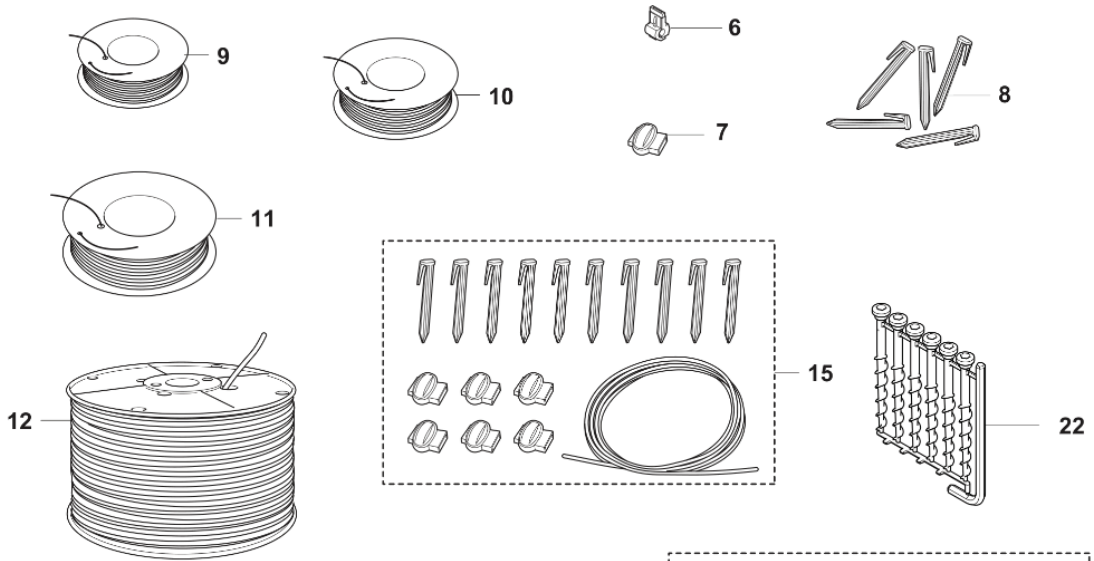

**AUTOMOWER 310E NERA
INSTALLATION ACCESSORIES**

REF.	ART. NR	ARTIKELBESKRIVNING	ANMÄRKNING	KIT
1	599628501	DRIVENHET	EU	1
1	599628502	DRIVENHET	GB,IE	1
1	599628503	DRIVENHET	CH	1
1	599628505	DRIVENHET	AUS/NZ	1
1	599628504	DRIVENHET	US/CA	1
2	579825103	KABLAGE KPL	Low Voltage Cable 3 m	1
3	579825104	KABLAGE KPL	Low Voltage Cable 5 m	1
4	579825101	KABLAGE KPL	Low Voltage Cable 20 m	1
4	579825102	KABLAGE KPL	Low Voltage Cable 10 m	1
5	967972101	INSTALLATION KIT	S Wire 150 m, Staples 300 pc, Connectors 3 pcs, Couplers 5 pcs	1
5	967972201	INSTALLATION KIT	M Wire 250 m, Staples 400 pc, Connectors 3 pcs, Couplers 5 pcs	1
5	967972301	INSTALLATION KIT	L Wire 400 m, Staples 600 pc, Connectors 5 pcs, Couplers 5 pcs	1
6	535129002	KOPPLING	Loop Wire Connector, Blister Pack 100 pcs	1
6	577864801	KOPPLING	Loop Wire Connector	1
7	501980203	KOPPLING	Coupler, 100 pcs	1
7	577864701	KOPPLING	Coupler	1
8	577864201	KLAMMER	100 pcs	1
9	597237802	VAJER	Wire, 50m	1
10	597237801	VAJER	Wire, 150m	1
11	580662006	VAJER	Wire, 250m	1
12	593297702	VAJER	Wire, 300m	1
12	580662009	VAJER	Wire, 800m	1
12	522914102	VAJER	Wire, 500m	1
15	597539501	SATS	Boundary wire repair kit	1
16	595084401	BLADE SET	Endurance Blade, 6 pcs	1
16	595084402	BLADE SET	Endurance Blade, 45 pcs	1
16	595084403	BLADE SET	Endurance Blade, 300 pcs	1
17	599805201	BLADE SET	Endurance HSS Blades 6 pcs	1
17	599805202	BLADE SET	Endurance HSS Blades 45 pcs	1
17	599805203	BLADE SET	Endurance HSS Blades 300 pcs	1
18	577864603	BLADE SET	Blades 9 pcs incl. Screws	1
18	577606505	BLADE SET	Blades 45 pcs incl. Screws	1
18	577606604	BLADE SET	Blades 300 pcs incl. Screws	1
18	599805301	BLADE SET	Blades 45 pcs	1
18	599805302	BLADE SET	Blades 300 pcs	1
19	970663303	REFERENCE STATION	GB,IE	1
19	970663304	REFERENCE STATION	CH	1
19	970663301	REFERENCE STATION	EU	1
20	970663201	EPOS MODULE		1
22	597435801	SCREW	Anchor screws, 6pcs	1