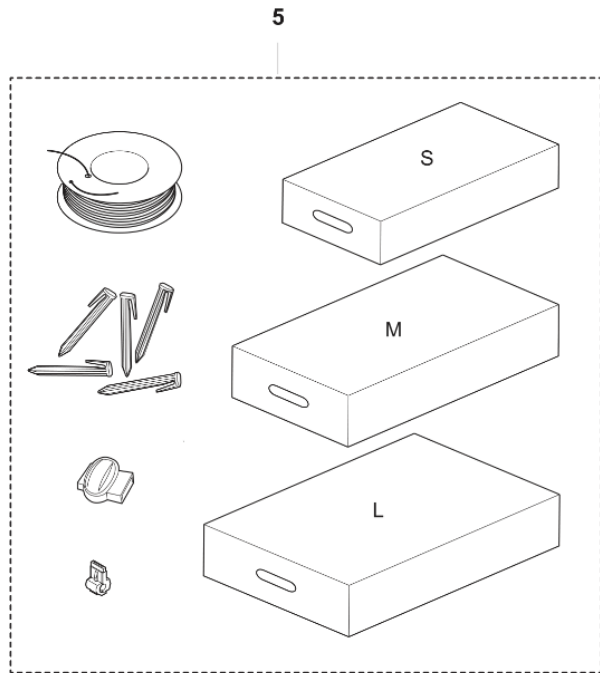

**AUTOMOWER 310E NERA
INSTALLATION ACCESSORIES**

REF.	ART. NR	ARTIKELBESKRIVNING	ANMÄRKNING	KIT
1	599628501	DRIVENHET	EU	1
1	599628502	DRIVENHET	GB,IE	1
1	599628503	DRIVENHET	CH	1
1	599628505	DRIVENHET	AUS/NZ	1
1	599628504	DRIVENHET	US/CA	1
2	579825103	KABLAGE KPL	Low Voltage Cable 3 m	1
3	579825104	KABLAGE KPL	Low Voltage Cable 5 m	1
4	579825101	KABLAGE KPL	Low Voltage Cable 20 m	1
4	579825102	KABLAGE KPL	Low Voltage Cable 10 m	1
5	967972101	INSTALLATION KIT	S Wire 150 m, Staples 300 pc, Connectors 3 pcs, Couplers 5 pcs	1
5	967972201	INSTALLATION KIT	M Wire 250 m, Staples 400 pc, Connectors 3 pcs, Couplers 5 pcs	1
5	967972301	INSTALLATION KIT	L Wire 400 m, Staples 600 pc, Connectors 5 pcs, Couplers 5 pcs	1
6	535129002	KOPPLING	Loop Wire Connector, Blister Pack 100 pcs	1
6	577864801	KOPPLING	Loop Wire Connector	1
7	501980203	KOPPLING	Coupler, 100 pcs	1
7	577864701	KOPPLING	Coupler	1
8	577864201	KLAMMER	100 pcs	1
9	597237802	VAJER	Wire, 50m	1
10	597237801	VAJER	Wire, 150m	1
11	580662006	VAJER	Wire, 250m	1
12	593297702	VAJER	Wire, 300m	1
12	580662009	VAJER	Wire, 800m	1
12	522914102	VAJER	Wire, 500m	1
15	597539501	SATS	Boundary wire repair kit	1
16	595084401	BLADE SET	Endurance Blade, 6 pcs	1
16	595084402	BLADE SET	Endurance Blade, 45 pcs	1
16	595084403	BLADE SET	Endurance Blade, 300 pcs	1
17	599805201	BLADE SET	Endurance HSS Blades 6 pcs	1
17	599805202	BLADE SET	Endurance HSS Blades 45 pcs	1
17	599805203	BLADE SET	Endurance HSS Blades 300 pcs	1
18	577864603	BLADE SET	Blades 9 pcs incl. Screws	1
18	577606505	BLADE SET	Blades 45 pcs incl. Screws	1
18	577606604	BLADE SET	Blades 300 pcs incl. Screws	1
18	599805301	BLADE SET	Blades 45 pcs	1
18	599805302	BLADE SET	Blades 300 pcs	1
19	970663303	REFERENCE STATION	GB,IE	1
19	970663304	REFERENCE STATION	CH	1
19	970663301	REFERENCE STATION	EU	1
20	970663201	EPOS MODULE		1
22	597435801	SCREW	Anchor screws, 6pcs	1