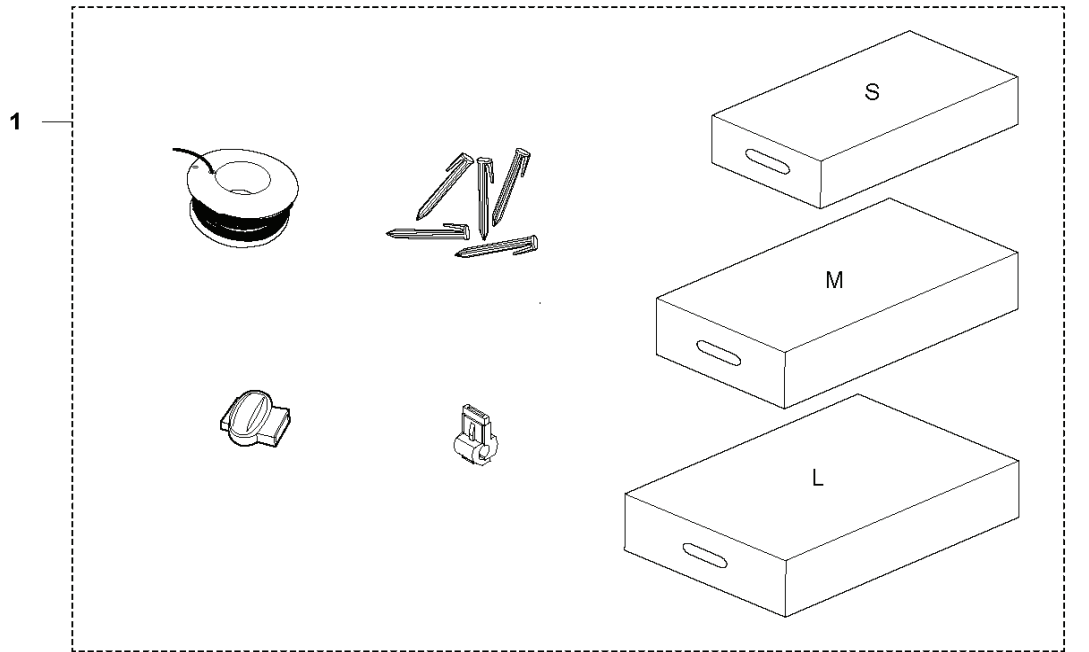

F AUTOMOWER 310 Mark II INSTALLATION ACCESSORIES

ROBOTIC LAWN MOWERS

PXM_REF	PXM_PARTNO	ARTIKELBESKRIVNING	PXM_REMARK		
1	967623601	INSTALLATION KIT	S Wire 150 m, Staples 300 pc, Connectors 3 pcs, Couplers 5 pcs	1	
1	967623602	INSTALLATION KIT	M Wire 250 m, Staples 400 pc, Connectors 3 pcs, Couplers 5 pcs	1	
1	967623603	INSTALLATION KIT	S Wire 400 m, Staples 600 pc, Connectors 5 pcs, Couplers 5 pcs	1	
2	535129001	KOPPLING	Loop Wire Connector	1	
2	577864801	KOPPLING	Loop Wire Connector, Blister Pack 5 pcs	1	
2	535129002	KOPPLING	Loop Wire Connector, Blister Pack 100 pcs	1	
3	501980201	KOPPLING	Coupler	1	
3	577864701	KOPPLING	Coupler, Blister Pack 5 pcs	1	
3	501980203	KOPPLING	Coupler, 100 pcs	1	
4	577864201	KLAMMER	Staple Blister Pack 100 pcs	1	
4	583973401	KLAMMER	100 pcs	1	
5	577864302	VAJER	Wire, Blister Pack 50 m	1	
5	580662002	VAJER	Wire, 150 m	1	
5	577864301	VAJER	Wire, Blister Pack 150 m	1	
6	580662001	VAJER	Wire 250 m	1	
7	593297702	VAJER	Wire 300 m Pro 5,5 mm	1	
8	522914101	VAJER	Wire 500 m 3,4 mm	1	
9	580662004	VAJER	Wire 800 m	1	
10	593163601	POWER SUPPLY	Power Unit EU, Plug in	1	
10	584862601	DRIVENHET	Power Unit EU, Desktop	1	
10	590442202	DRIVENHET	Power Unit GB	1	
10	590442203	POWER SUPPLY	Power Unit US	1	
10	590442204	DRIVENHET	Power Unit CH	1	
10	590442205	DRIVENHET	Power Unit AUS/NZ	1	
10	590442206	DRIVENHET	Power Unit JP	1	
10	590442207	DRIVENHET	Power Unit ROK	1	
10	590442208	DRIVENHET	Power Unit BR	1	
10	590442209	DRIVENHET	Power Unit ARG	1	
12	595084401	BLADE SET	Endurance Blade, 6 pcs	1	
12	595084402	BLADE SET	Endurance Blade, 45 pcs	1	
12	595084403	BLADE SET	Endurance Blade, 300 pcs	1	
15	579825101	KABLAGE KPL	Low Voltage Cable, 20 m	1	
16	579825102	KABLAGE KPL	Low Voltage Cable, 10 m	1	
17	579825103	KABLAGE KPL	Low Voltage Cable, 3 m	1	
17	579825104	KABLAGE KPL	Low Voltage Cable, 5 m	1	
18	597435801	SCREW	6 pcs+Key	1	
19	586277901	ETIKETT	Cable Markers, 10 pcs	1	
20	594054801	DEKAL	Label Alarm	1	
21	590855001	LÅDA	Cable Connector Protection	1	
22	596339801	VERKTYG	Bit for Robotic Blades	1	
23	577864603	BLADE SET	Long Life Safety Blade, Blister Pack 9 pcs	1	
23	577606505	BLADE SET	Long Life Safety Blade, 45 pcs	1	
23	577606604	BLADE SET	Long Life Safety Blade, 300 pcs	1