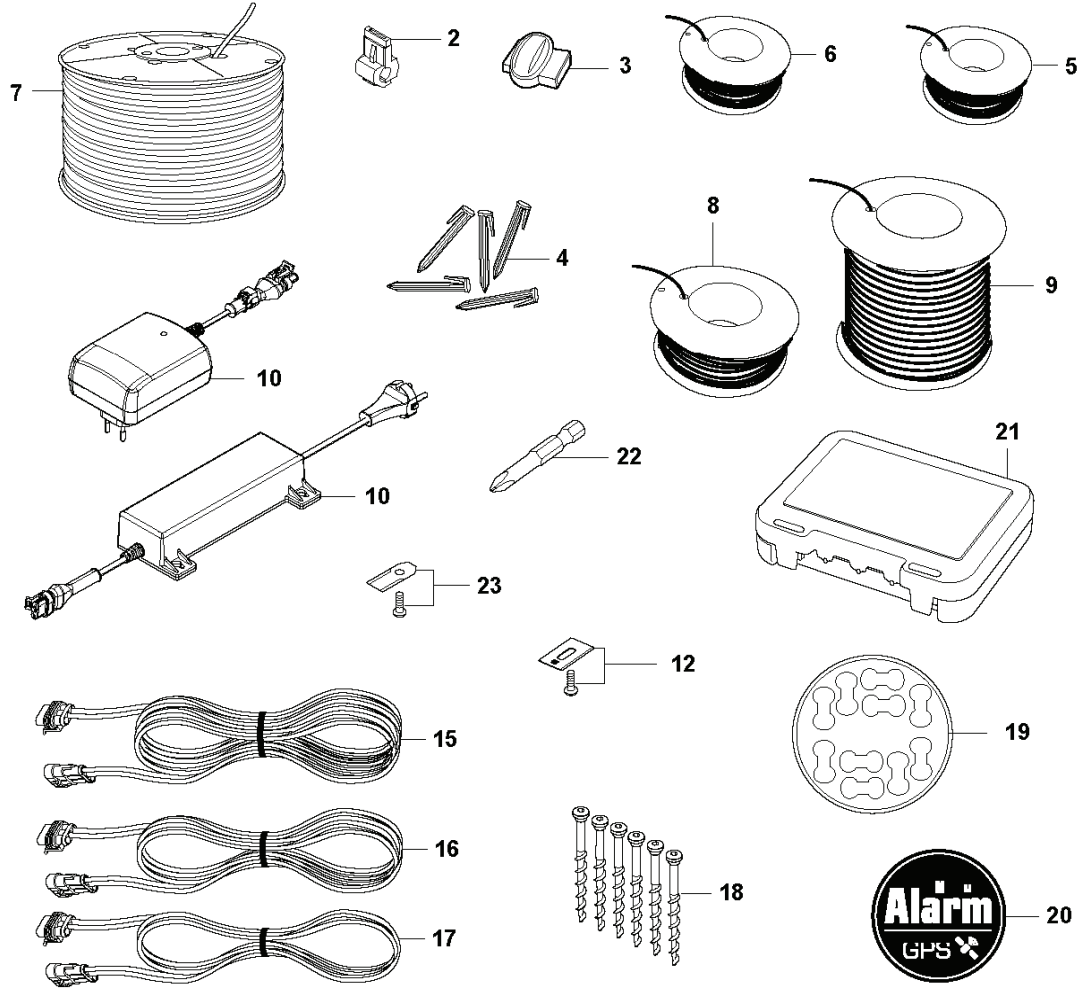

F AUTOMOWER 310 Mark II INSTALLATION ACCESSORIES

ROBOTIC LAWN MOWERS

PXM_REF	PXM_PARTNO	ARTIKELBESKRIVNING	PXM_REMARK		
1	967623601	INSTALLATION KIT	S Wire 150 m, Staples 300 pc, Connectors 3 pcs, Couplers 5 pcs	1	
1	967623602	INSTALLATION KIT	M Wire 250 m, Staples 400 pc, Connectors 3 pcs, Couplers 5 pcs	1	
1	967623603	INSTALLATION KIT	S Wire 400 m, Staples 600 pc, Connectors 5 pcs, Couplers 5 pcs	1	
2	535129001	KOPPLING	Loop Wire Connector	1	
2	577864801	KOPPLING	Loop Wire Connector, Blister Pack 5 pcs	1	
2	535129002	KOPPLING	Loop Wire Connector, Blister Pack 100 pcs	1	
3	501980201	KOPPLING	Coupler	1	
3	577864701	KOPPLING	Coupler, Blister Pack 5 pcs	1	
3	501980203	KOPPLING	Coupler, 100 pcs	1	
4	577864201	KLAMMER	Staple Blister Pack 100 pcs	1	
4	583973401	KLAMMER	100 pcs	1	
5	577864302	VAJER	Wire, Blister Pack 50 m	1	
5	580662002	VAJER	Wire, 150 m	1	
5	577864301	VAJER	Wire, Blister Pack 150 m	1	
6	580662001	VAJER	Wire 250 m	1	
7	593297702	VAJER	Wire 300 m Pro 5,5 mm	1	
8	522914101	VAJER	Wire 500 m 3,4 mm	1	
9	580662004	VAJER	Wire 800 m	1	
10	593163601	POWER SUPPLY	Power Unit EU, Plug in	1	
10	584862601	DRIVENHET	Power Unit EU, Desktop	1	
10	590442202	DRIVENHET	Power Unit GB	1	
10	590442203	POWER SUPPLY	Power Unit US	1	
10	590442204	DRIVENHET	Power Unit CH	1	
10	590442205	DRIVENHET	Power Unit AUS/NZ	1	
10	590442206	DRIVENHET	Power Unit JP	1	
10	590442207	DRIVENHET	Power Unit ROK	1	
10	590442208	DRIVENHET	Power Unit BR	1	
10	590442209	DRIVENHET	Power Unit ARG	1	
12	595084401	BLADE SET	Endurance Blade, 6 pcs	1	
12	595084402	BLADE SET	Endurance Blade, 45 pcs	1	
12	595084403	BLADE SET	Endurance Blade, 300 pcs	1	
15	579825101	KABLAGE KPL	Low Voltage Cable, 20 m	1	
16	579825102	KABLAGE KPL	Low Voltage Cable, 10 m	1	
17	579825103	KABLAGE KPL	Low Voltage Cable, 3 m	1	
17	579825104	KABLAGE KPL	Low Voltage Cable, 5 m	1	
18	597435801	SCREW	6 pcs+Key	1	
19	586277901	ETIKETT	Cable Markers, 10 pcs	1	
20	594054801	DEKAL	Label Alarm	1	
21	590855001	LÅDA	Cable Connector Protection	1	
22	596339801	VERKTYG	Bit for Robotic Blades	1	
23	577864603	BLADE SET	Long Life Safety Blade, Blister Pack 9 pcs	1	
23	577606505	BLADE SET	Long Life Safety Blade, 45 pcs	1	
23	577606604	BLADE SET	Long Life Safety Blade, 300 pcs	1