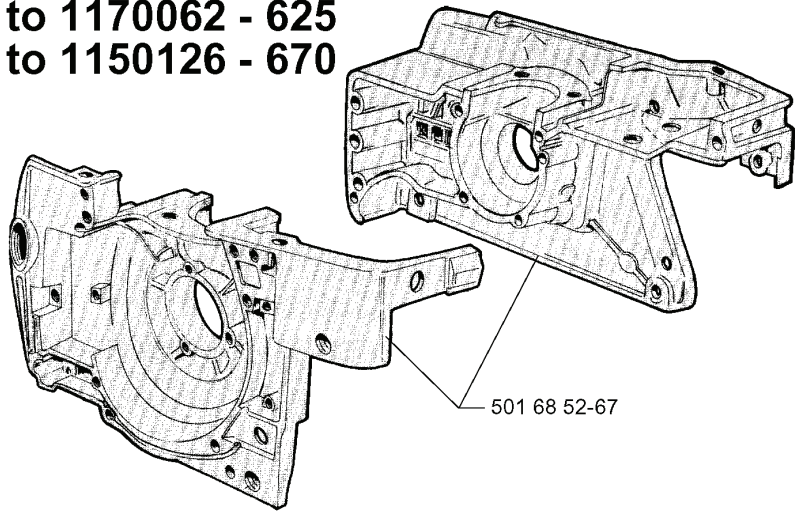

K

Up to 1170062 - 625
Up to 1150126 - 670

Up to 0170067 - 625
Up to 0160016 - 670