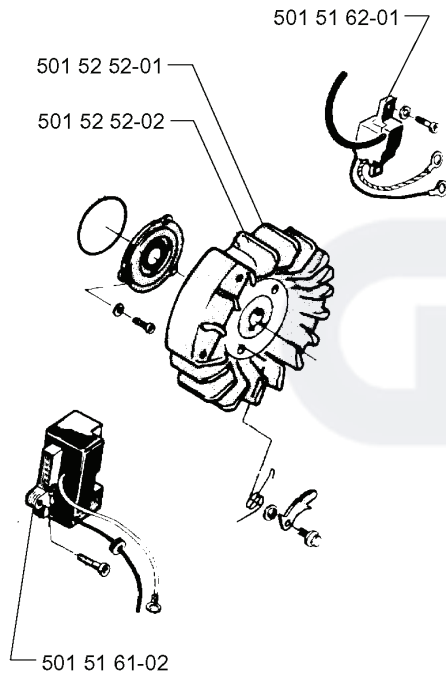

K

Up to 1170062 - 625
Up to 1150126 - 670

Up to 0170067 - 625
Up to 0160016 - 670

Up to 4160001 - 625
Up to 4270001 - 670

*compl 501 52 84-02

From 1170062-4160001 - 625
From 1150126-4270001 - 670

compl 501 77 82-02