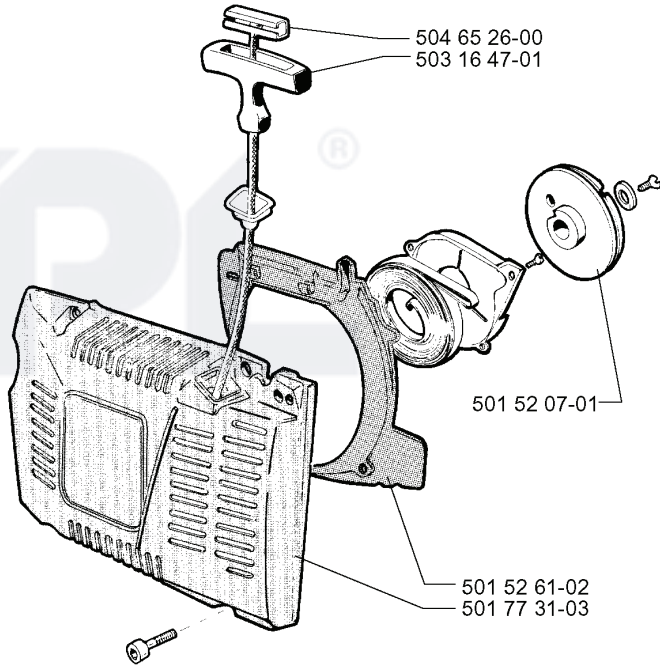

K

Up to 1170062 - 625
Up to 1150126 - 670

Up to 0170067 - 625
Up to 0160016 - 670

Up to 4160001 - 625
Up to 4270001 - 670

*compl 501 52 84-02

From 1170062-4160001 - 625
From 1150126-4270001 - 670

compl 501 77 82-02