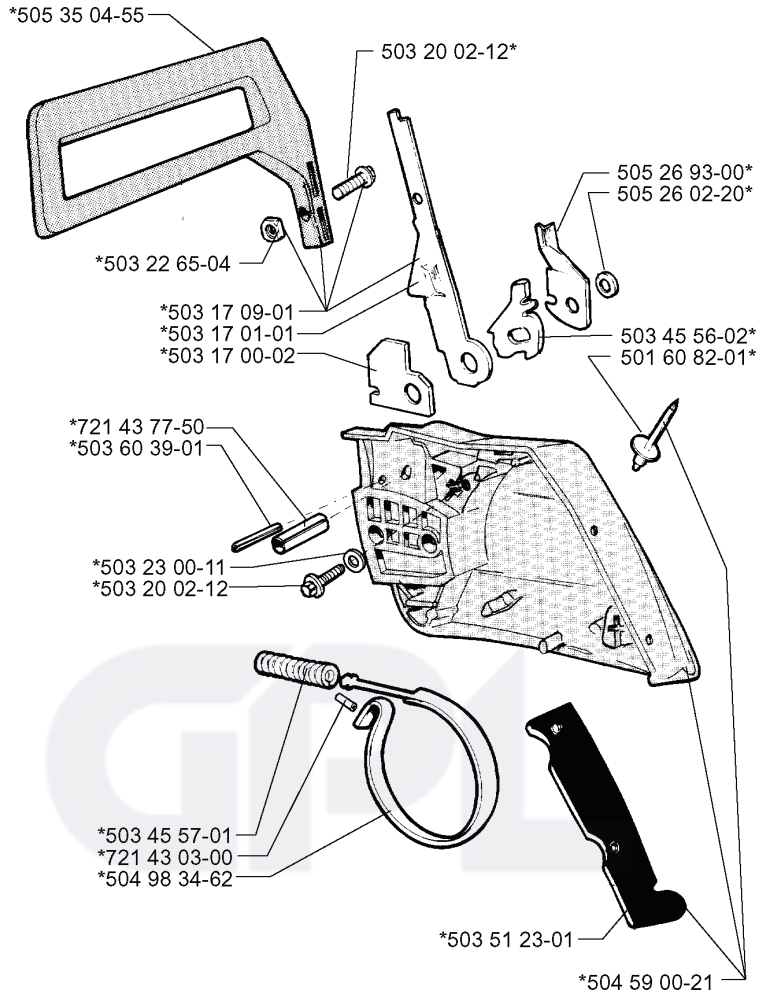

J

Up to 0100054 - 625
Up to 0100045 - 670

*compl 503 17 03-02