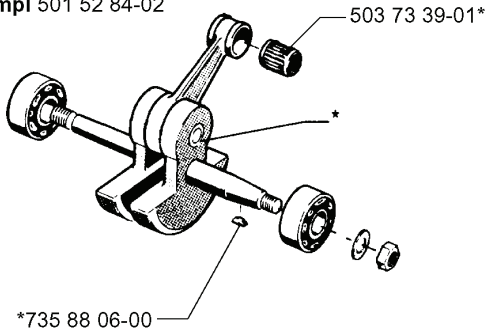

K

Up to 1170062 - 625
Up to 1150126 - 670

Up to 0170067 - 625
Up to 0160016 - 670

Up to 4160001 - 625
Up to 4270001 - 670

*compl 501 52 84-02

From 1170062-4160001 - 625
From 1150126-4270001 - 670

compl 501 77 82-02

REF.	PART NO.	DESCRIPTION	REMARK	QTY.	KIT
5015162-01	501516201	IGNITION COIL		1	
5015252-01	501525201	FLYWHEEL ASSY		1	
5015252-02	501525202	FLYWHEEL ASSY		1	
5015161-02	501516102	MODULE		1	
5015284-02	501528402	CRANKSHAFT		1	
7358806-00	735880600	WOODRUFF KEY		1	
5037339-01	503733901	BEARING		1	
5017782-02	501778202	FLYWHEEL ASSY		1	
5032210-02	503221002	HEXAGON NUT		1	
5032300-08	503230008	WASHER		1	
5017731-03	501773103	STARTER HOUSING		1	
5015261-02	501526102	AIR CONDUCTOR		1	
5015207-01	501520701	STARTER PULLEY		1	
5031647-01	503164701	STARTER HANDLE		1	
5046526-00	504652600	INSERT		1	
5016852-67	501685267	CRANKCASE		1	