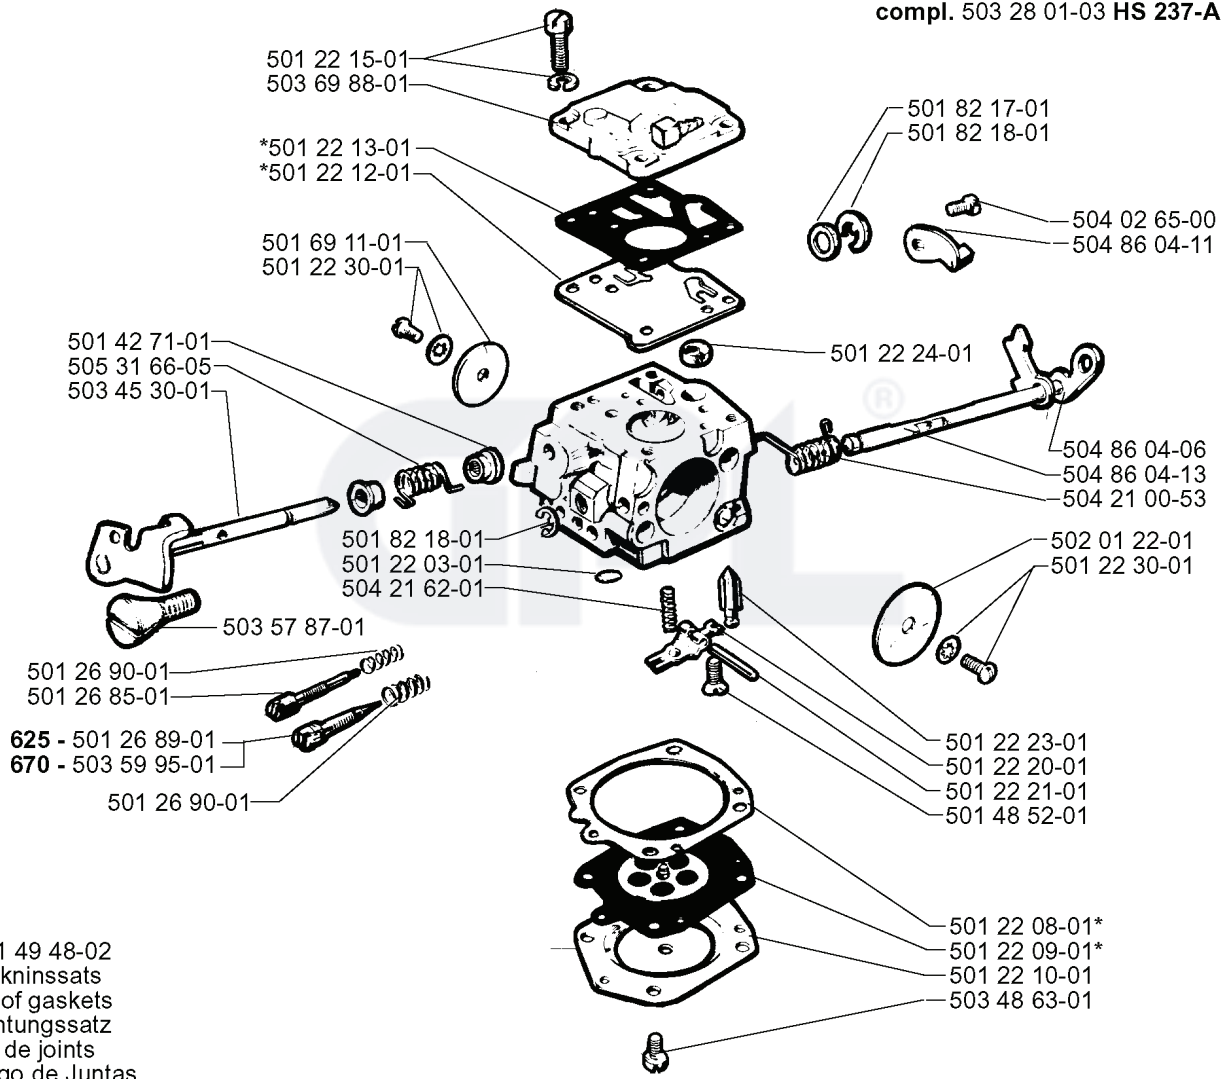

G

compl. 503 28 03-19 HS 230-D - 670
compl. 503 28 01-03 HS 237-A - 625