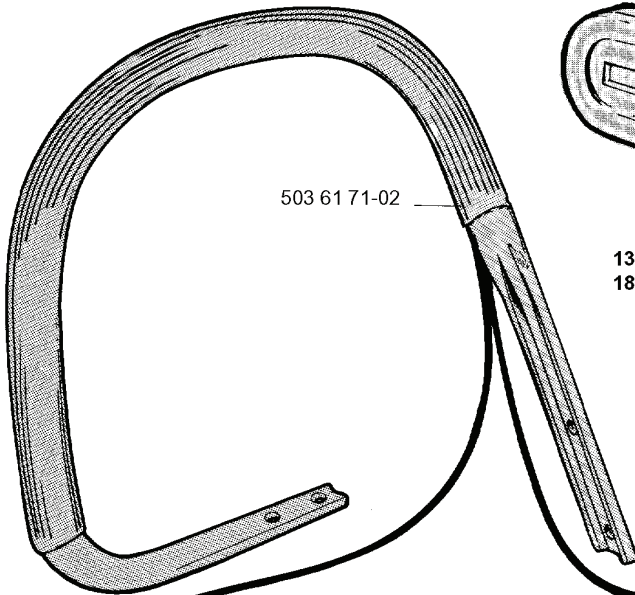

I

503 61 71-02