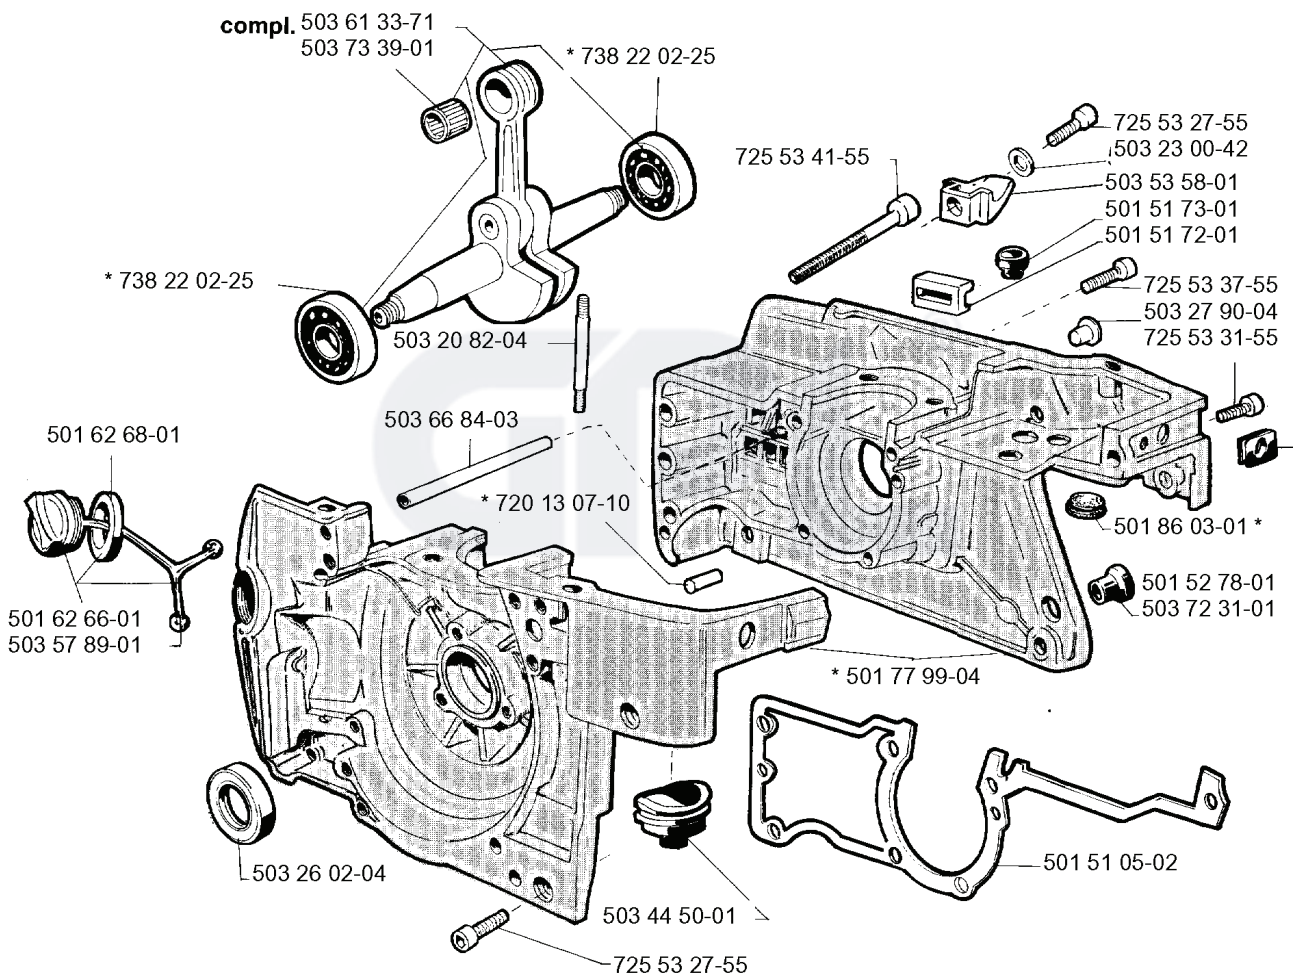

E

*compl. 501 77 99-04