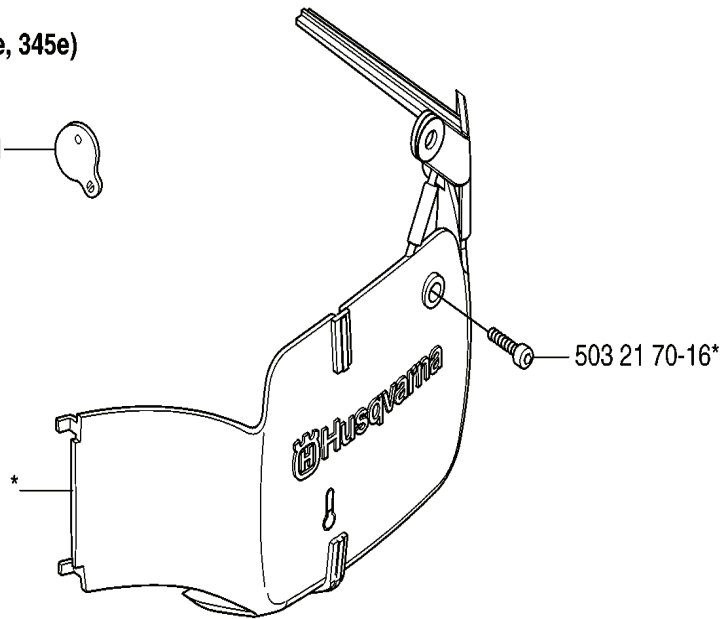

Winter kit

*compl 537 42 29-01 (340e, 345e)
Correction 544 01 31-01