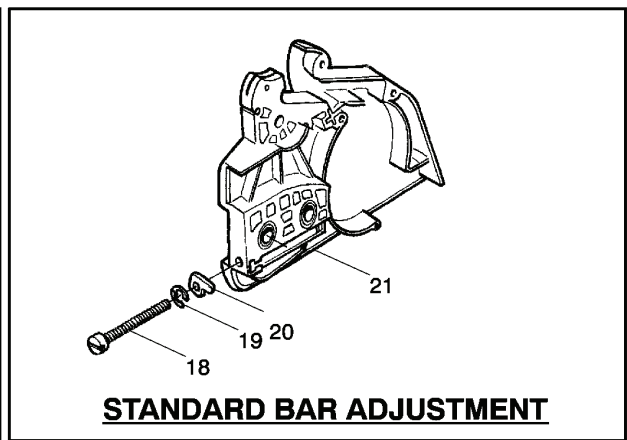

PARTS LIST NO. 530165406		Husqvarna® PARTS LIST	CHAIN SAW MODEL(S) 142 Export	
DATE 9/18/06	Replaces 530165406 - 05/24/06		Note: Illustration may differ from actual model due to design changes	PAGE NO. 1

✓ = NEW PART NUMBER FOR THIS IPL   * = REFER TO THE SERVICE REFERENCE INDICATED FOR MORE INFORMATION. (LOCATED AT END OF IPL)