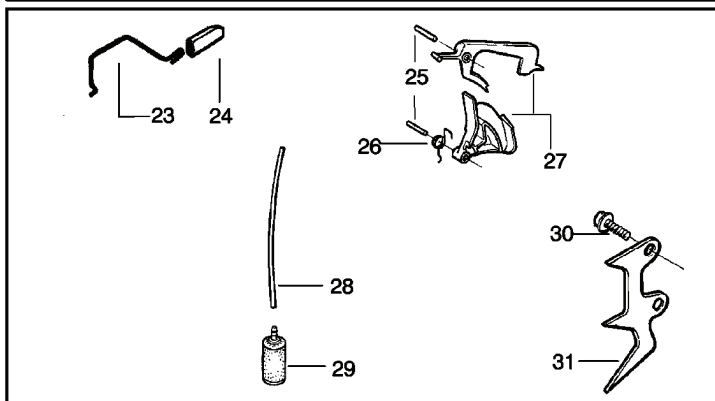

PARTS LIST NO. 530165406		Husqvarna® PARTS LIST	CHAIN SAW MODEL(s) 142 Export	
DATE 9/18/06	Replaces 530165406 - 05/24/06		NOTE: Illustration may differ from actual model due to design changes	PAGE NO. 5

✓ = NEW PART NUMBER FOR THIS IPL   * = REFER TO THE SERVICE REFERENCE INDICATED FOR MORE INFORMATION. (LOCATED AT END OF IPL)
● = THESE PARTS ARE ILLUSTRATED FOR CLARITY. ORDER COMPLETE ASSEMBLY.