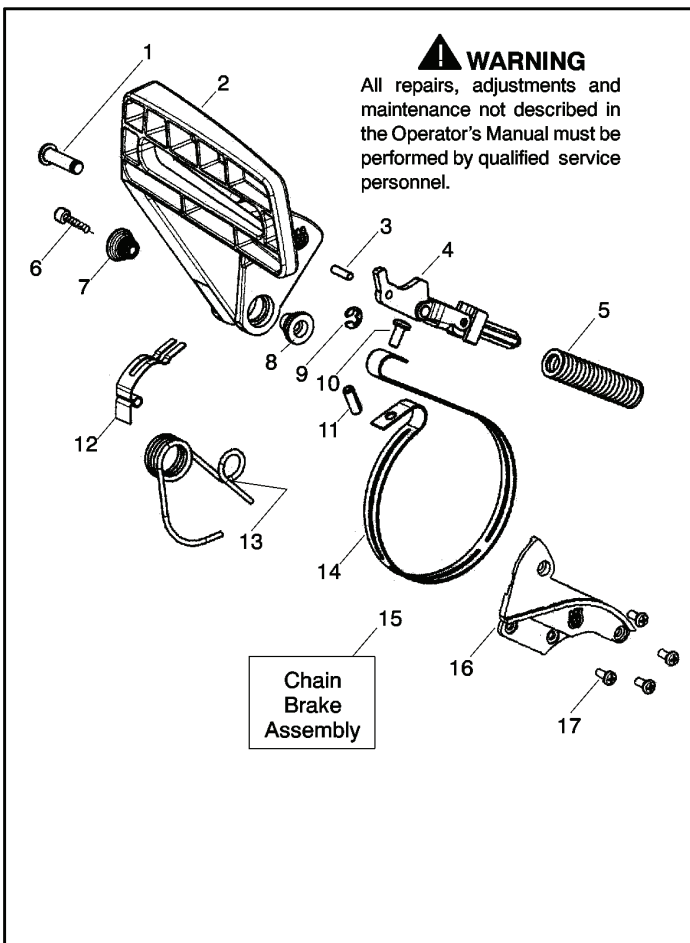

PARTS LIST NO. 530165406		Husqvarna® PARTS LIST	CHAIN SAW MODEL(S) 142 Export	
DATE 9/18/06	Replaces 530165406 - 05/24/06		Note: Illustration may differ from actual model due to design changes	PAGE NO. 1

✓ = NEW PART NUMBER FOR THIS IPL   * = REFER TO THE SERVICE REFERENCE INDICATED FOR MORE INFORMATION. (LOCATED AT END OF IPL)