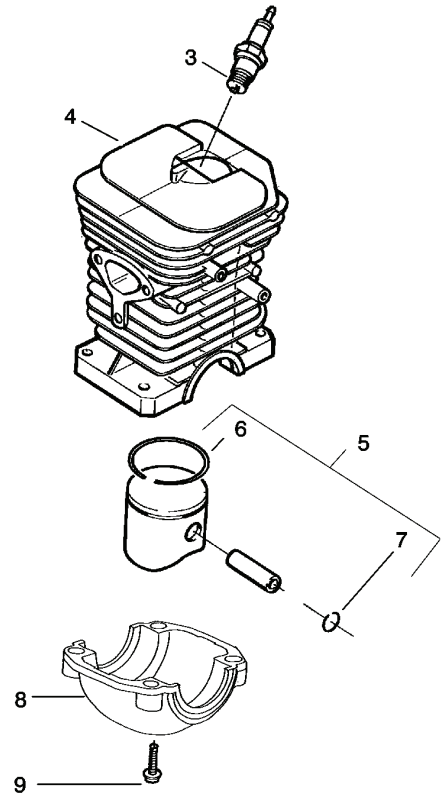

PARTS LIST NO. 530165406		Husqvarna® PARTS LIST	CHAIN SAW MODEL(s) 142 Export	
DATE 9/18/06	Replaces 530165406 - 05/24/06		Note: Illustration may differ from actual model due to design changes	PAGE NO. 2

⚠ WARNING

All repairs, adjustments and maintenance not described in the Operator's Manual must be performed by qualified service personnel.

✓ = NEW PART NUMBER FOR THIS IPL

★ = REFER TO THE SERVICE REFERENCE INDICATED FOR MORE INFORMATION. (LOCATED AT END OF IPL)