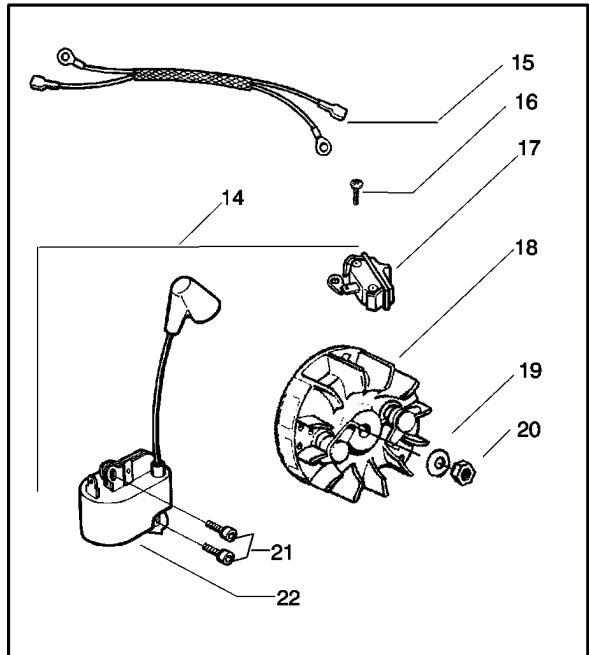

PARTS LIST NO. 530165406		Husqvarna® PARTS LIST	CHAIN SAW MODEL(s) 142 Export	
DATE 9/18/06	Replaces 530165406 - 05/24/06		NOTE: Illustration may differ from actual model due to design changes	PAGE NO. 5

✓ = NEW PART NUMBER FOR THIS IPL   * = REFER TO THE SERVICE REFERENCE INDICATED FOR MORE INFORMATION. (LOCATED AT END OF IPL)
● = THESE PARTS ARE ILLUSTRATED FOR CLARITY. ORDER COMPLETE ASSEMBLY.