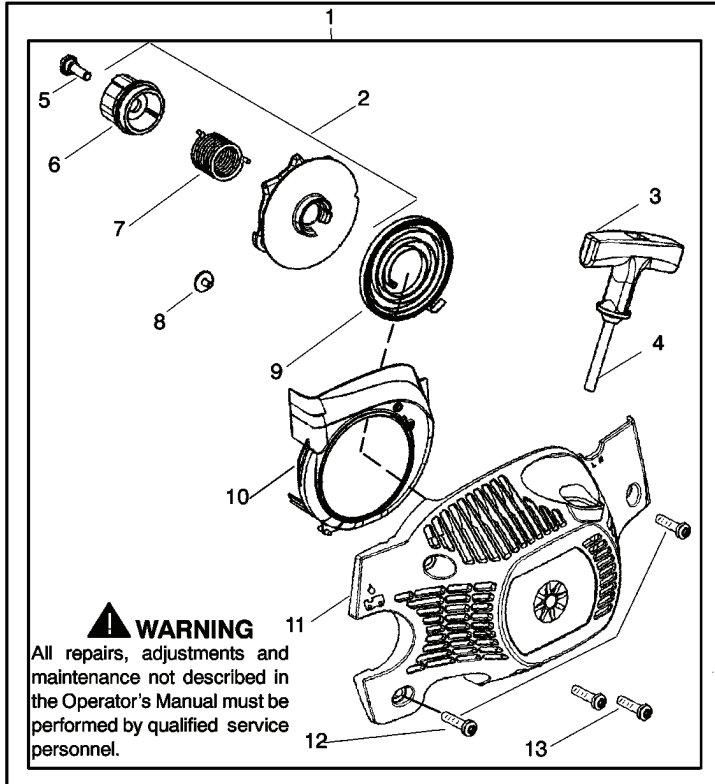

PARTS LIST NO. 530165406		Husqvarna® PARTS LIST	CHAIN SAW MODEL(s) 142 Export	
DATE 9/18/06	Replaces 530165406 - 05/24/06		NOTE: Illustration may differ from actual model due to design changes	PAGE NO. 5

✓ = NEW PART NUMBER FOR THIS IPL   * = REFER TO THE SERVICE REFERENCE INDICATED FOR MORE INFORMATION. (LOCATED AT END OF IPL)
● = THESE PARTS ARE ILLUSTRATED FOR CLARITY. ORDER COMPLETE ASSEMBLY.