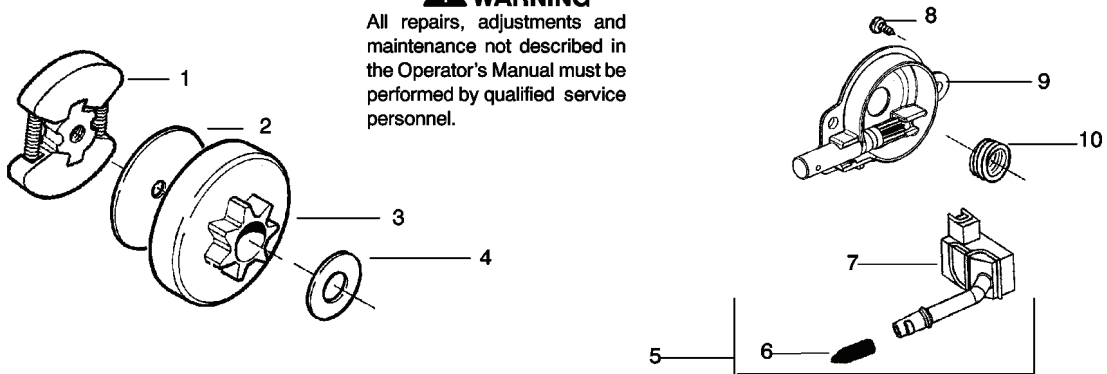

PARTS LIST NO. 530165406		Husqvarna® PARTS LIST	CHAIN SAW MODEL(S) 142 Export	
DATE 9/18/06	Replaces 530165406 - 05/24/06		Note: Illustration may differ from actual model due to design changes	PAGE NO. 4

⚠ WARNING

All repairs, adjustments and maintenance not described in the Operator's Manual must be performed by qualified service personnel.

✓ = NEW PART NUMBER FOR THIS IPL   ★ = REFER TO THE SERVICE REFERENCE INDICATED FOR MORE INFORMATION. (LOCATED AT END OF IPL)
● = THESE PARTS ARE ILLUSTRATED FOR CLARITY. ORDER COMPLETE ASSEMBLY.