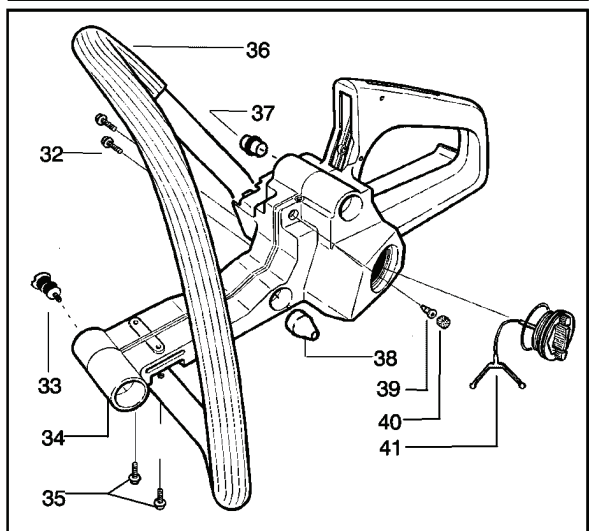

✓ = NEW PART NUMBER FOR THIS IPL      \* = REFER TO THE SERVICE REFERENCE INDICATED FOR MORE INFORMATION. (LOCATED AT END OF IPL)  
● = THESE PARTS ARE ILLUSTRATED FOR CLARITY. ORDER COMPLETE ASSEMBLY.

---

REF.	ART. NR	ARTIKELBESKRIVNING	ANMÄRKNING	KIT
1	530035269	REPARATIONSSATS		1

PARTS LIST NO. <b>530165406</b>		<b>Husqvarna® PARTS LIST</b>	CHAIN SAW MODEL(S) <b>142 Export</b>
DATE <b>9/18/06</b>	Replaces 530165406 - 05/24/06		<b>Note:</b> Illustration may differ from actual model due to design changes

✓ = NEW PART NUMBER FOR THIS IPL      \* = REFER TO THE SERVICE REFERENCE INDICATED FOR MORE INFORMATION. (LOCATED AT END OF IPL)

REF.	ART. NR	ARTIKELBESKRIVNING	ANMÄRKNING	KIT
1	530029879	SCREW		1
2	530071348	HÅVARM		1
3	530015915	SCREW		1
4	530054741	KNEE LINK		1
5	530016237	FJÄDER		1
6	530016384	SCREW		1
7	530056531	AXELTAPP		1
8	530029881	AXELTAPP		1
9	530024419	SPÅRRYTARE		1
10	530015911	SCREW		1
11	530015913	PENNOR		1
12	530029878	FJÄDER		1
13	530015910	FJÄDER		1
14	530052232	BROMSBAND		1
15	530052232	BROMSBAND		1
530054802	530054802	KEDJEBROMS KPL		1
16	530053035	KÅPA		1
17	530015911	SCREW		1
18	530016110	SCREW		1
19	530038593	HÅLLARE		1
20	530015826	PENNOR		1
21	530015826	PENNOR		1
530049483	530049483	KOPPLINGSKÅPA		1
530031135	530031135	SKIFTNYCKEL		1
530047839	530047839	DEKAL		1
545003026	545003026	DEKAL		1

PARTS LIST NO. <b>530165406</b>		 <b>Husqvarna® PARTS LIST</b>	CHAIN SAW MODEL(s) <b>142 Export</b>
DATE <b>9/18/06</b>	Replaces 530165406 - 05/24/06		NOTE: Illustration may differ from actual model due to design changes