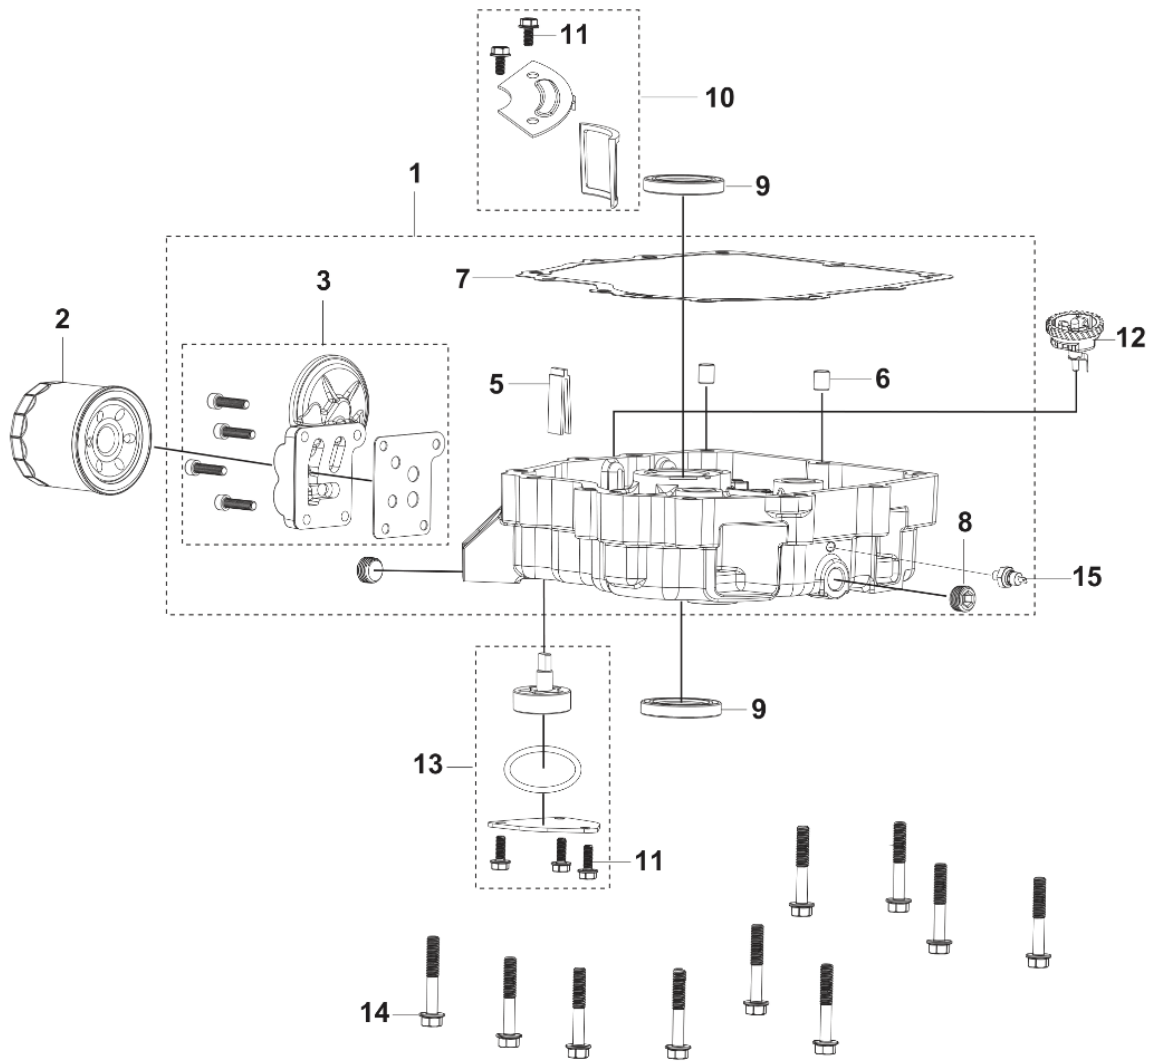

E HS 546AE
CRANKCASE COVER

REF.	ART. NR	ARTIKELBESKRIVNING	ANMÄRKNING	KIT
1	531147733	CRANKCASE KIT	CRANKCASE COVER KIT	1
2	591165901	OIL FILTER		1
3	531147734	SÄTESFÄSTE	OIL FILTER SEAT BRACKET	1
5	599595801	BLOCK	OIL RETURN BLOCK	1
6	599349138	TAPP	LOCATION PIN	1
7	599349171	PACKNING	CRANKCASE COVER GASKET	1
8	598600101	OIL PLUG		1
9	599596801	SEAL	OIL SEAL	1
10	599349229	SIL	OIL STRAINER	1
11	531147125	BULT	GB/T 5789: M6 L=16	1
12	599349180	VÄXEL	GOVERNOR GEAR	1
13	599349198	OLJEPUMP KPL		1
14	599349092	BULT	T320: M8 L=50	1
15	546631301	SENSOR	OIL SENSOR	1