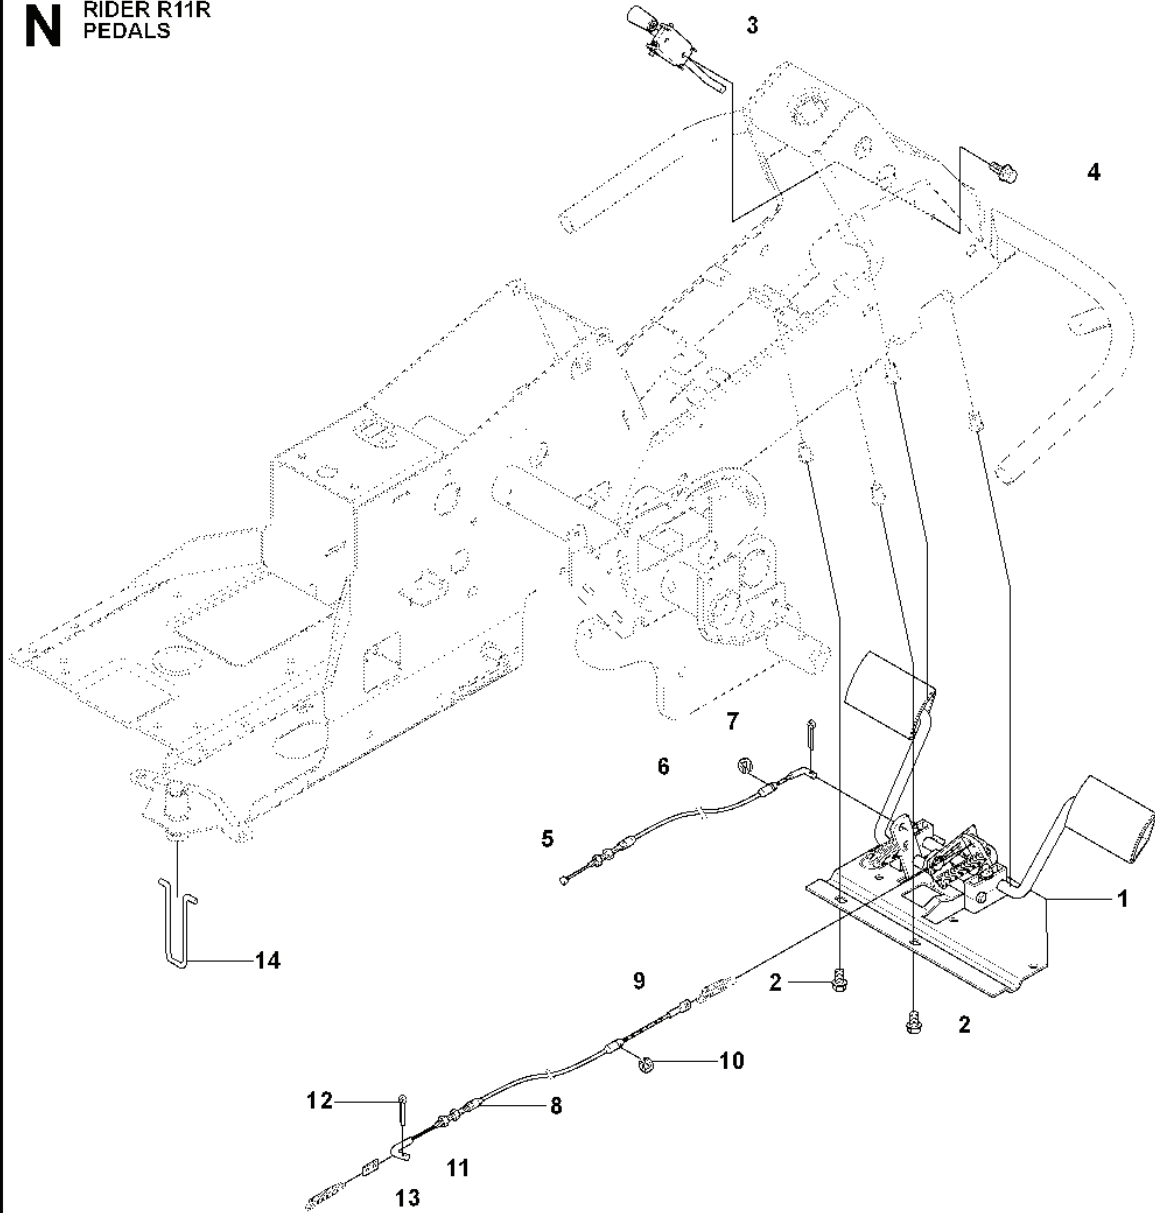

N RIDER R11R
PEDALS

PEDALS