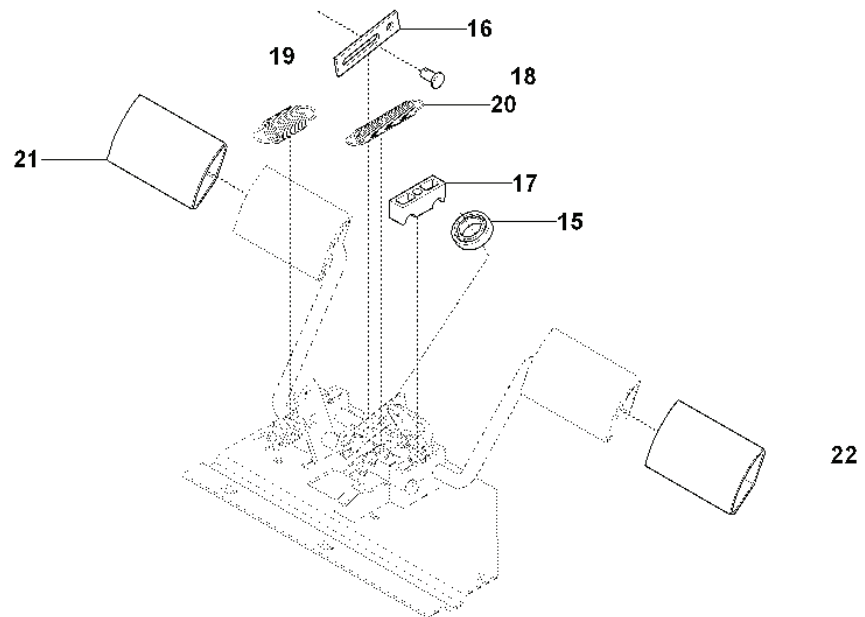

N RIDER R11R
PEDALS

PEDALS