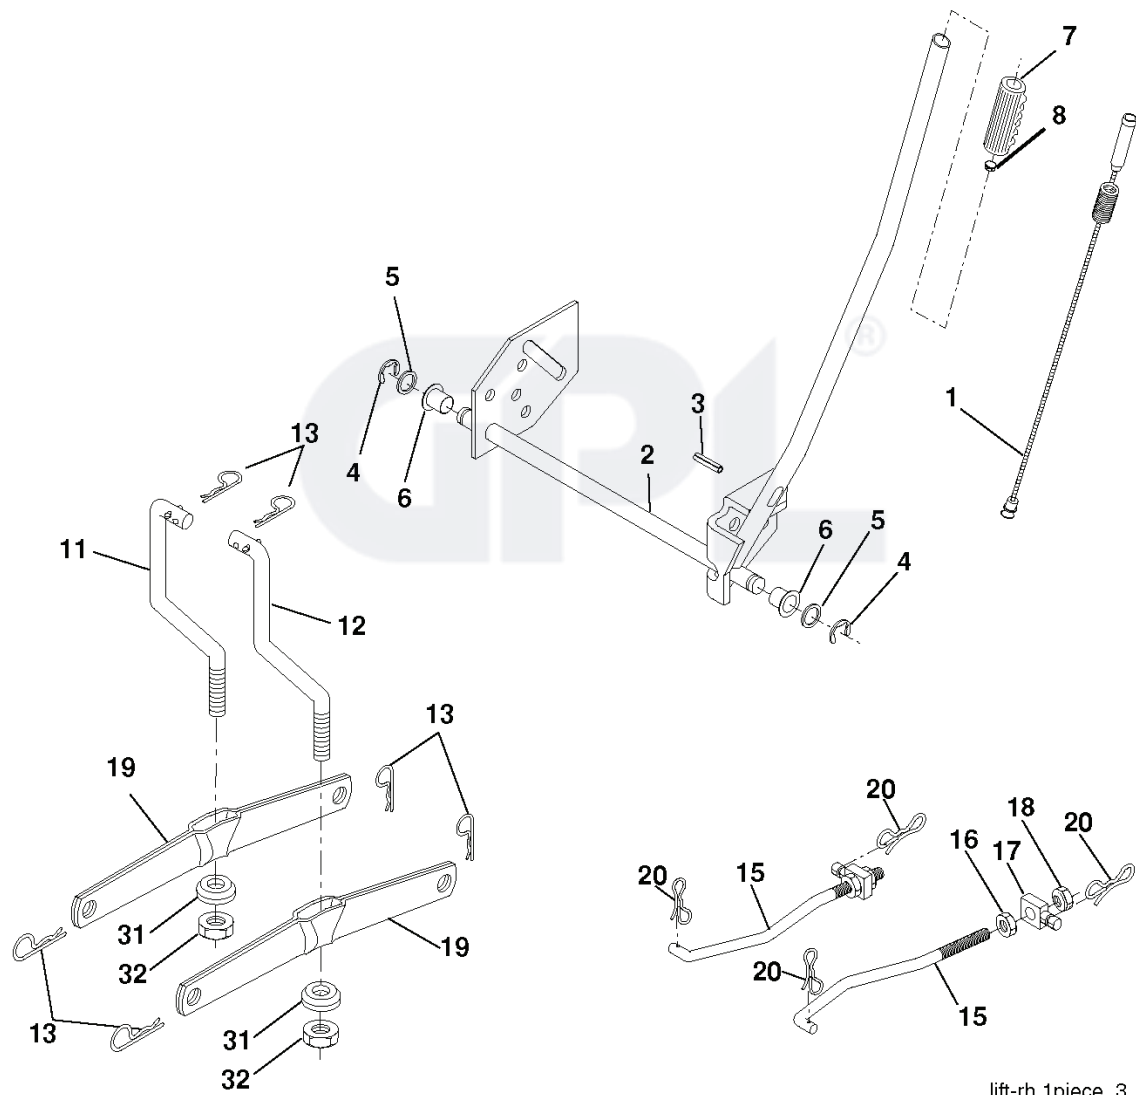

TRACTOR -- MODEL NUMBER MC18542LT (96012010400), PRODUCT NO. 960 12 01-04  
MOWER LIFT

lift-rh.1piece\_3

REF.	PART NO.	DESCRIPTION	REMARK	QTY.	KIT
1	532404981	PLUNGE		1	
2	532159471	LEVER	RH	1	
3	532105767	PIN RETAINING SCREW		1	
4	812000002	RETAINER RING		1	
5	819211621	WASHER		1	
6	532120183	BEARING		1	
7	532125631	HANDLE		1	
8	532124526	KNOB		1	
11	532139865	LINK	LH	1	
12	532139866	LINK	RH	1	
13	532124670	RETAINER RING		1	
15	532173288	LINK		1	
16	873350800	NUT		1	
17	532175689	BRACKET		1	
18	873800800	NUT		1	
19	532139868	LEVER		1	
20	532194209	SPRING		1	
31	532169865	BEARING		1	
32	873540600	NUT		1	