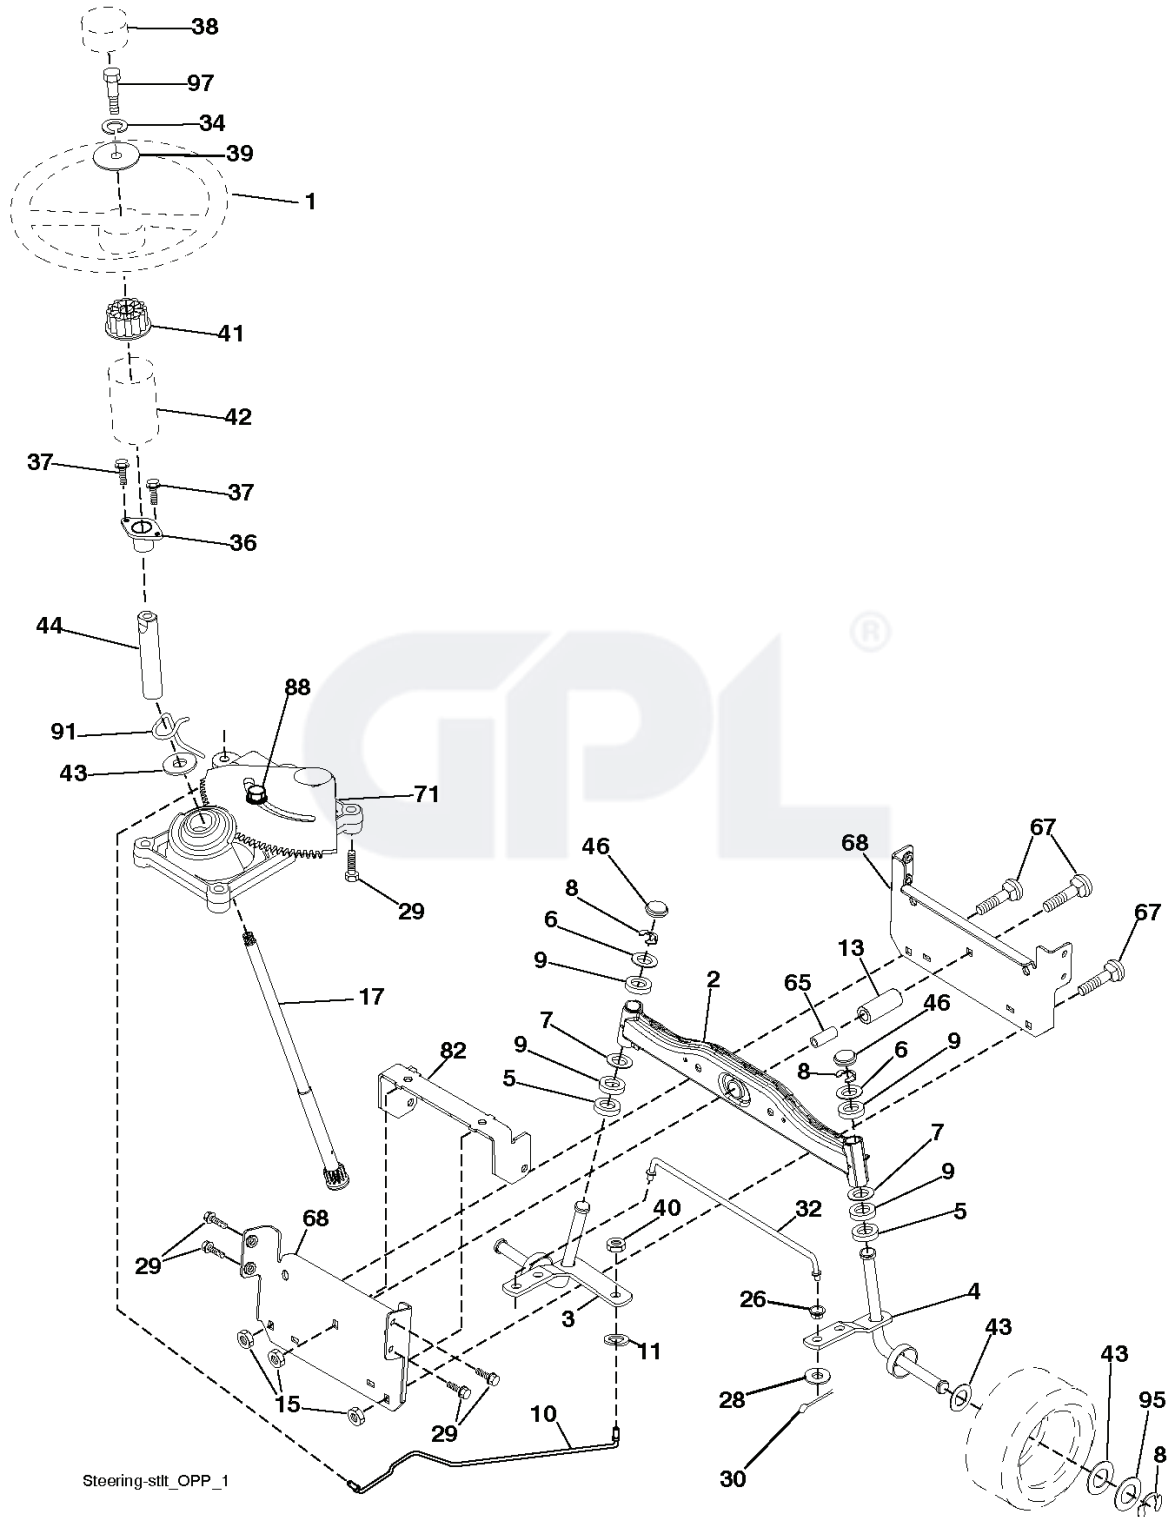

TRACTOR -- MODEL NUMBER MC18542LT (96012010400), PRODUCT NO. 960 12 01-04  
MOWER LIFT

lift-rh.1piece\_3

REF.	PART NO.	DESCRIPTION	REMARK	QTY.	KIT
1	532404981	PLUNGE		1	
2	532159471	LEVER	RH	1	
3	532105767	PIN RETAINING SCREW		1	
4	812000002	RETAINER RING		1	
5	819211621	WASHER		1	
6	532120183	BEARING		1	
7	532125631	HANDLE		1	
8	532124526	KNOB		1	
11	532139865	LINK	LH	1	
12	532139866	LINK	RH	1	
13	532124670	RETAINER RING		1	
15	532173288	LINK		1	
16	873350800	NUT		1	
17	532175689	BRACKET		1	
18	873800800	NUT		1	
19	532139868	LEVER		1	
20	532194209	SPRING		1	
31	532169865	BEARING		1	
32	873540600	NUT		1	

**TRACTOR -- MODEL NUMBER MC18542LT (96012010400), PRODUCT NO. 960 12 01-04**  
**STEERING**

REF.	PART NO.	DESCRIPTION	REMARK	QTY.	KIT
1	532424543	STEERING WHEEL		1	
2	532418168	AXLE		1	
3	532169840	SPINDLE	LH	1	
4	532169839	SPINDLE	RH	1	
5	532124931	WASHER		1	
6	532121748	WASHER		1	
7	819272016	WASHER		1	
8	812000029	RETAINER RING		1	
9	532124937	BEARING COL. STRG.		1	
10	532175121	ROD		1	
11	810040600	WASHER		1	
13	532136518	PIPE		1	
15	532145212	NUT		1	
17	532411386	SHAFT		1	
26	532126847	BUSHING		1	
28	819131416	WASHER		1	
29	817000612	SCREW		1	
30	876020412	SPLIT PIN		1	
32	532192757	TIGE D'ASSEMBLAGE		1	
34	810040500	WASHER		1	
36	532155099	BUSHING		1	
37	532152927	SCREW		1	
38	532424691	INSERT		1	
39	819113812	WASHER		1	
40	873540600	NUT		1	
41	532186737	ADAPTER		1	
42	532169633	SLEEVE		1	
43	532121749	WASHER		1	
44	532190752	SHAFT		1	
46	532121232	HUB CAP	BLK	1	
65	532414736	SPACER		1	
67	872110618	BOLT		1	
68	532169827	SHAFT		1	
71	532175146	STEERING GEAR		1	
82	532199978	SUPPORT ESSIEU AVANT		1	
88	532175118	BOLT		1	
91	532175553	SPRING		1	
95	532188967	WASHER		1	
97	532428982	BOLT		1	
	PART NO.		REMARK		KIT