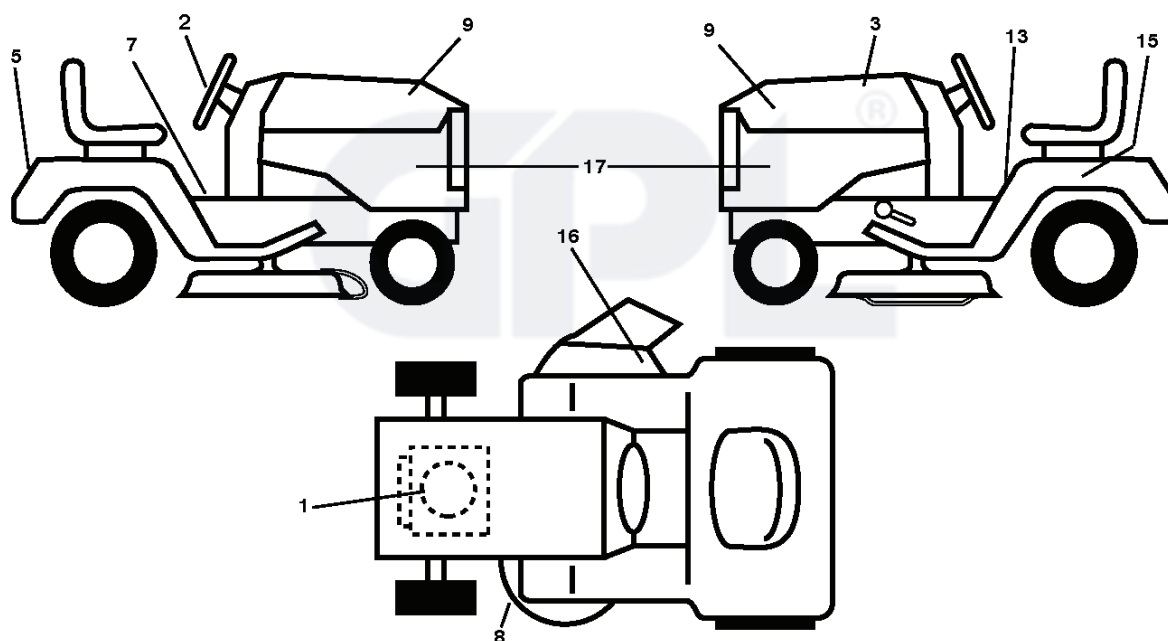

MC18542LT, 96012010400, 2010-06

---

**SPARE PARTS LIST**

**TRACTOR -- MODEL NUMBER MC18542LT (96012010400), PRODUCT NO. 960 12 01-04  
CHASSIS AND ENCLOSURES**

Chassis-stlt\_Alpha\_3\_r1

REF.	PART NO.	DESCRIPTION	REMARK	QTY.	KIT
1	532174619	FRAME		1	
2	532176554	PLATE		1	
5	532155272	DAMPER		1	
9	532433353	DASH		1	
10	872140608	BOLT		1	
11	532174996	DASHBOARD	LH	1	
13	532181719	DASHBOARD	RH	1	
17	532406179	HOOD		1	
18	532184921	BUMPER		1	
24	874780616	BOLT		1	
25	819131312	WASHER		1	
26	873800600	NUT		1	
28	532426741	GRILLE		1	
29	532195402	LENTIL*RPL.PAR 532187567599		1	
30	532194589	FENDER		1	
31	532136619	ROD		1	
33	532179716	FOOTREST		1	
34	532179717	FOOTREST		1	
35	872110606	BOLT		1	
37	817490508	SCREW		1	
38	532175710	BRACKET		1	
39	532187568	BRACKET		1	
64	532154798	PANEL		1	
142	532175702	PLATE		1	
145	532409167	ROD		1	
159	532185635	HOLDER		1	
205	817490608	SCREW		1	
207	817670508	SCREW		1	
208	817670608	SCREW		1	
209	817000612	SCREW		1	
212	532187569	REFLECTOR		1	
278	532416358	SCREW		1	
	532005479	PLUG		1	
	532187801	PLUG	Choke Hole	1	

**TRACTOR -- MODEL NUMBER MC18542LT (96012010400), PRODUCT NO. 960 12 01-04  
DECALS**

---

REF.	PART NO.	DESCRIPTION	REMARK	QTY.	KIT
1	532431093	DECAL		1	
2	532424236	DECAL		1	
3	532194691	DECAL		1	
5	532432660	DECAL		1	
8	532160396	DECAL		1	
9	532431221	DECAL	RH/LH	1	
13	532411658	DECAL		1	
15	532145005	DECAL		1	
16	532170563	DECAL:"DANGER"		1	
17	532433572	TBD		1	
	532138311	DECAL		1	

## WHEELS & TIRES

---

REF.	PART NO.	DESCRIPTION	REMARK	QTY.	KIT
1	532059192	CAP VALVE		1	
2	532065139	NIPPLE		1	
3	532106222	TIRE		1	
4	532059904	HOSE	Service Item Only	1	
5	532125121	RIM		1	
6	532124957	FITTING	Front Wheel Only	1	
7	532124959	BEARING	Front Wheel Only	1	
8	532125122	RIM		1	
9	532420531	TIRE		1	
10	532124926	HOSE	Service Item Only	1	
11	532193268	HUB CAP		1	
	532144334	SEALING FOAM	10 oz. Tube	1	