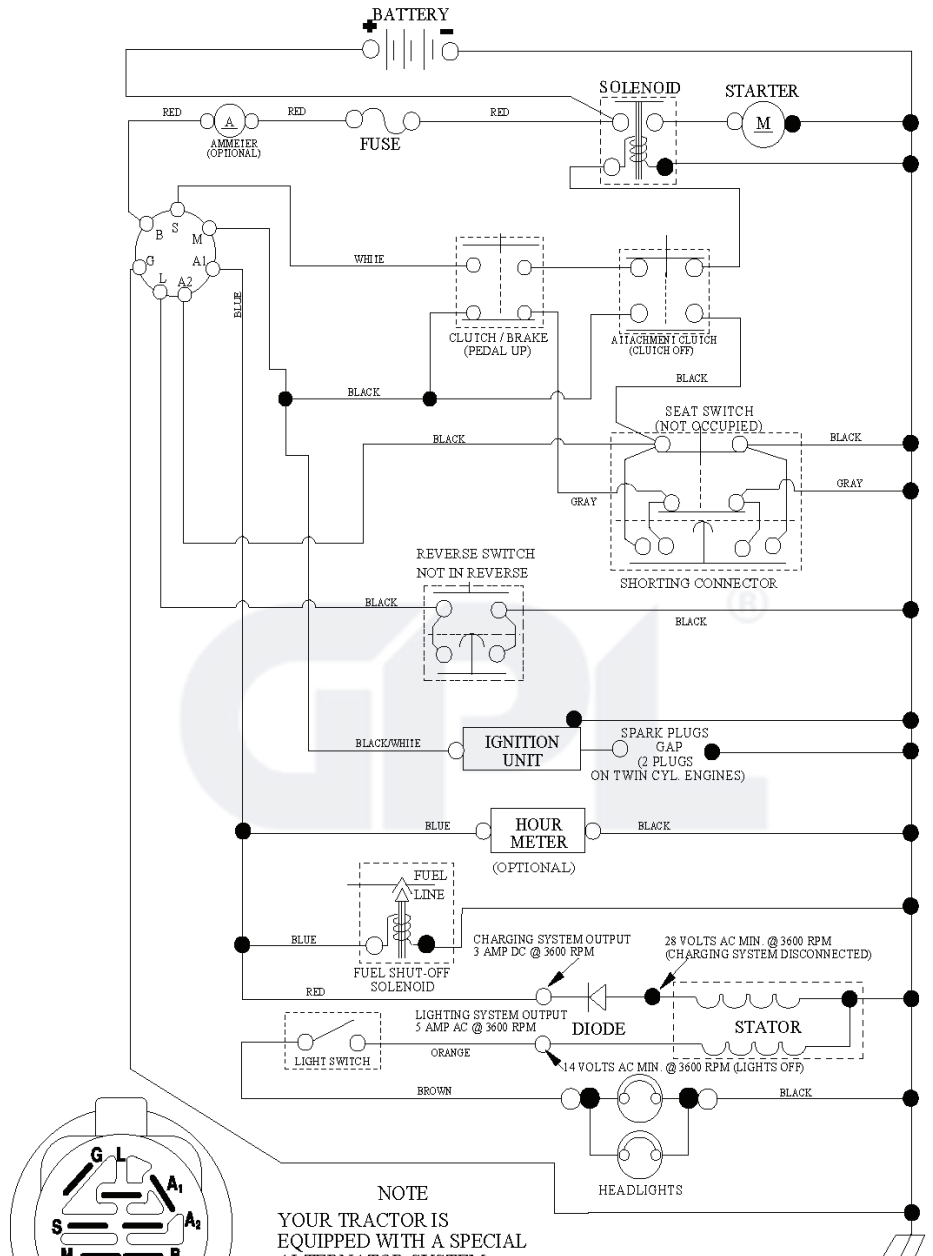

TRACTOR -- MODEL NUMBER MC18542LT (96012010400), PRODUCT NO. 960 12 01-04  
MOWER LIFT

lift-rh.1piece\_3

REF.	PART NO.	DESCRIPTION	REMARK	QTY.	KIT
1	532404981	PLUNGE		1	
2	532159471	LEVER	RH	1	
3	532105767	PIN RETAINING SCREW		1	
4	812000002	RETAINER RING		1	
5	819211621	WASHER		1	
6	532120183	BEARING		1	
7	532125631	HANDLE		1	
8	532124526	KNOB		1	
11	532139865	LINK	LH	1	
12	532139866	LINK	RH	1	
13	532124670	RETAINER RING		1	
15	532173288	LINK		1	
16	873350800	NUT		1	
17	532175689	BRACKET		1	
18	873800800	NUT		1	
19	532139868	LEVER		1	
20	532194209	SPRING		1	
31	532169865	BEARING		1	
32	873540600	NUT		1	

# TRACTOR -- MODEL NUMBER MC18542LT (96012010400), PRODUCT NO. 960 12 01-04 SCHEMATIC

SCH03

IGNITION SWITCH

POSITION	CIRCUIT	"MAKE"
OFF	M+G+A1	
RUN/OVERRIDE	B+A1	
RUN	B+A1	L+A2
START	B+S+A1	

**NOTE**  
YOUR TRACTOR IS EQUIPPED WITH A SPECIAL ALTERNATOR SYSTEM. THE LIGHTS ARE NOT CONNECTED TO THE BATTERY, BUT HAVE THEIR OWN ELECTRICAL SOURCE. BECAUSE OF THIS, THE BRIGHTNESS OF THE LIGHTS WILL CHANGE WITH ENGINE SPEED. AT IDLE THE LIGHTS WILL DIM. AS THE ENGINE IS SPEEDED UP, THE LIGHTS WILL BECOME THEIR BRIGHTEST.