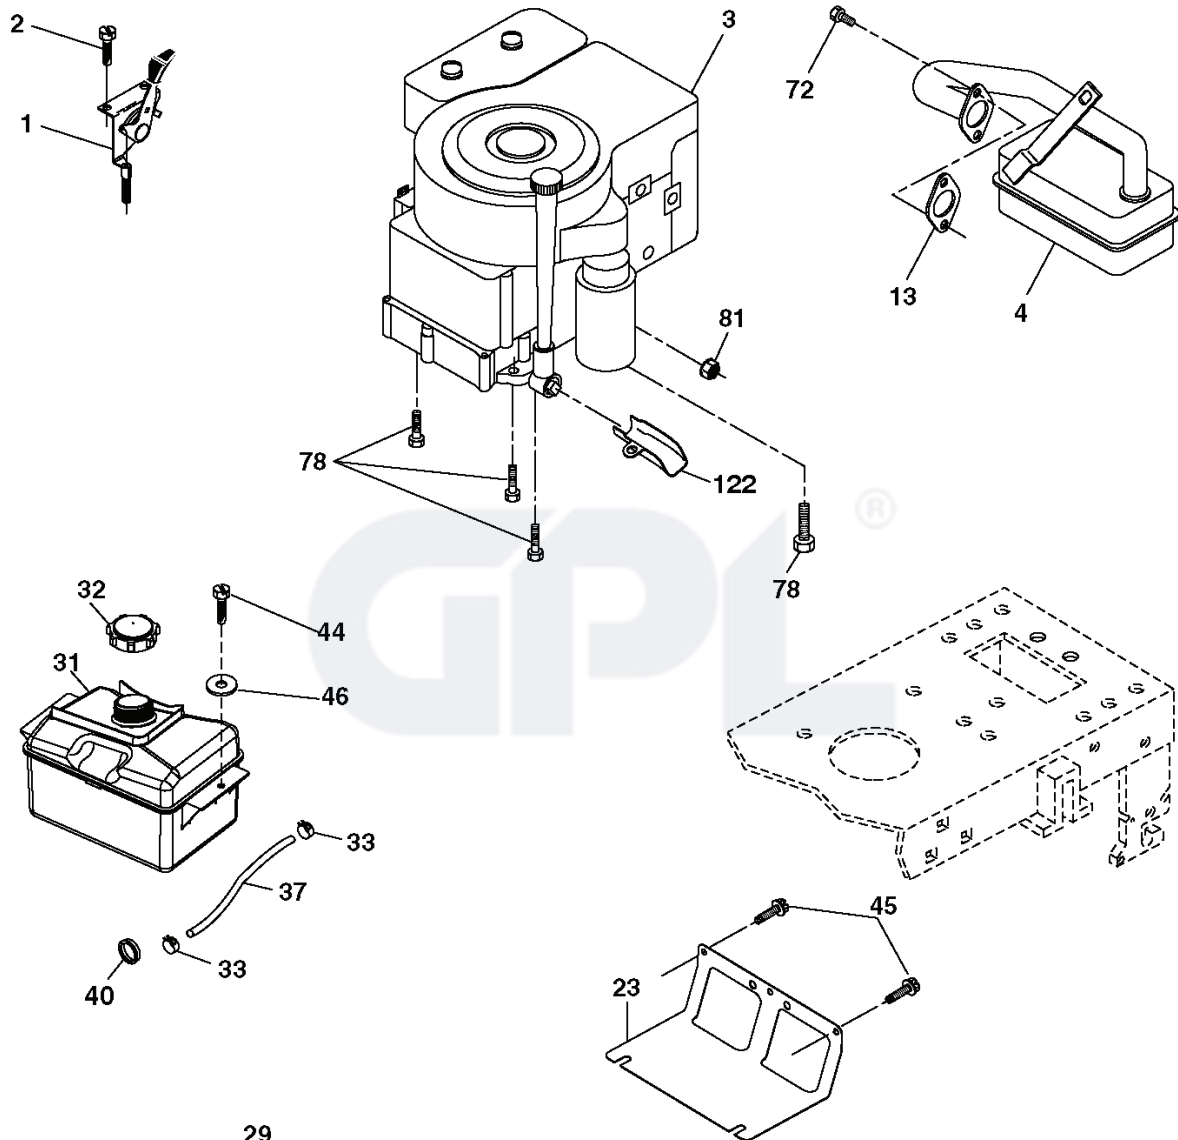

**TRACTOR -- MODEL NUMBER MC18542LT (96012010400), PRODUCT NO. 960 12 01-04
ENGINE**

29

OPTIONAL EQUIPMENT
Spark Arrester

engine-stlt_bs_16

REF.	PART NO.	DESCRIPTION	REMARK	QTY.	KIT
1	532170551	THROTTLE CONTROL		1	
2	817720408	SCREW		1	
3	000000000	W/O DESCRIPTION	Engine Briggs Model 31N707-1374-B1	1	
4	532137352	MUFFLER		1	
13	532165291	GASKET		1	
23	532169837	HEAT SHIELD		1	
29	532137180	SPARK ARRESTER KIT		1	
31	532407545	FUEL TANK		1	
32	532430220	FUEL CAP		1	
33	532123487	HOSE CLAMP		1	
37	532401137	DURITE ESSENCE 20"		1	
40	532124028	BUSHING		1	
44	817670412	SCREW		1	
45	817000612	SCREW		1	
46	819091416	WASHER		1	
72	532192334	SCREW		1	
78	817060620	SCREW		1	
81	873510400	NUT		1	
122	532421922	EXTENSION PIPE		1	

GPL®