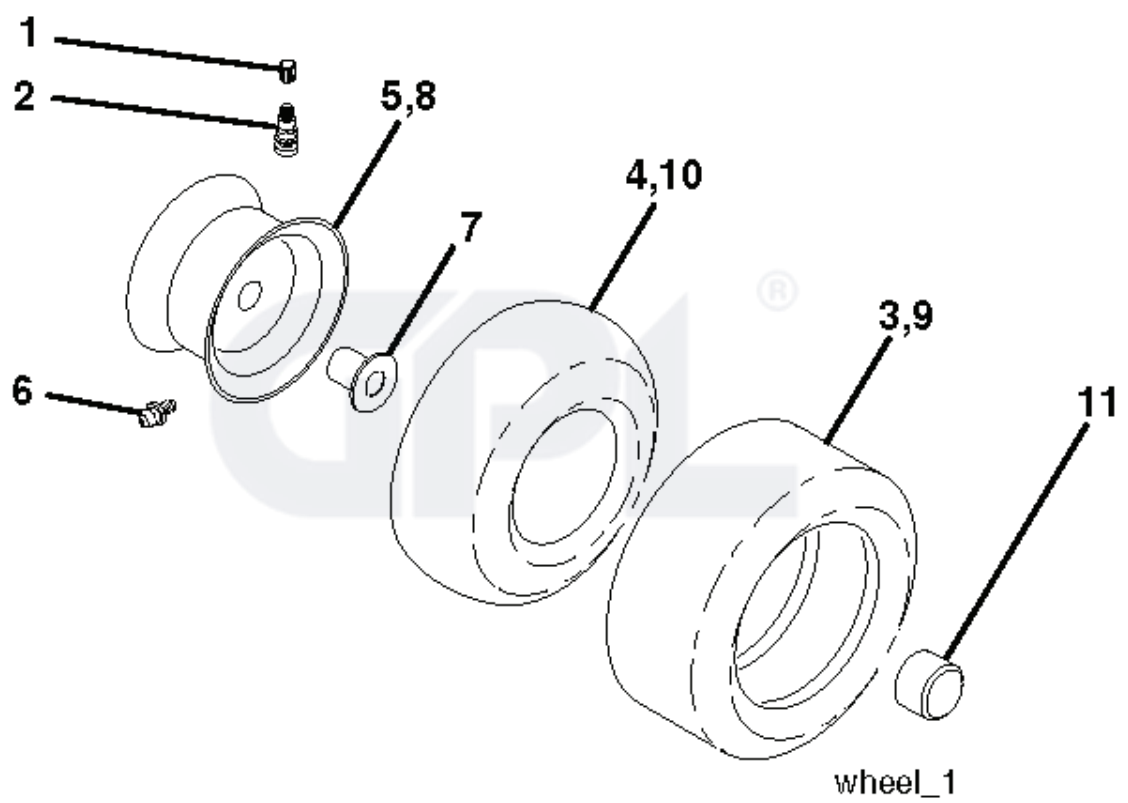

MC18542LT, 96012010400, 2010-06

---

**SPARE PARTS LIST**

**TRACTOR -- MODEL NUMBER MC18542LT (96012010400), PRODUCT NO. 960 12 01-04  
CHASSIS AND ENCLOSURES**

Chassis-stlt\_Alpha\_3\_r1

REF.	PART NO.	DESCRIPTION	REMARK	QTY.	KIT
1	532174619	FRAME		1	
2	532176554	PLATE		1	
5	532155272	DAMPER		1	
9	532433353	DASH		1	
10	872140608	BOLT		1	
11	532174996	DASHBOARD	LH	1	
13	532181719	DASHBOARD	RH	1	
17	532406179	HOOD		1	
18	532184921	BUMPER		1	
24	874780616	BOLT		1	
25	819131312	WASHER		1	
26	873800600	NUT		1	
28	532426741	GRILLE		1	
29	532195402	LENTIL*RPL.PAR 532187567599		1	
30	532194589	FENDER		1	
31	532136619	ROD		1	
33	532179716	FOOTREST		1	
34	532179717	FOOTREST		1	
35	872110606	BOLT		1	
37	817490508	SCREW		1	
38	532175710	BRACKET		1	
39	532187568	BRACKET		1	
64	532154798	PANEL		1	
142	532175702	PLATE		1	
145	532409167	ROD		1	
159	532185635	HOLDER		1	
205	817490608	SCREW		1	
207	817670508	SCREW		1	
208	817670608	SCREW		1	
209	817000612	SCREW		1	
212	532187569	REFLECTOR		1	
278	532416358	SCREW		1	
	532005479	PLUG		1	
	532187801	PLUG	Choke Hole	1	

## WHEELS & TIRES

---

REF.	PART NO.	DESCRIPTION	REMARK	QTY.	KIT
1	532059192	CAP VALVE		1	
2	532065139	NIPPLE		1	
3	532106222	TIRE		1	
4	532059904	HOSE	Service Item Only	1	
5	532125121	RIM		1	
6	532124957	FITTING	Front Wheel Only	1	
7	532124959	BEARING	Front Wheel Only	1	
8	532125122	RIM		1	
9	532420531	TIRE		1	
10	532124926	HOSE	Service Item Only	1	
11	532193268	HUB CAP		1	
	532144334	SEALING FOAM	10 oz. Tube	1	