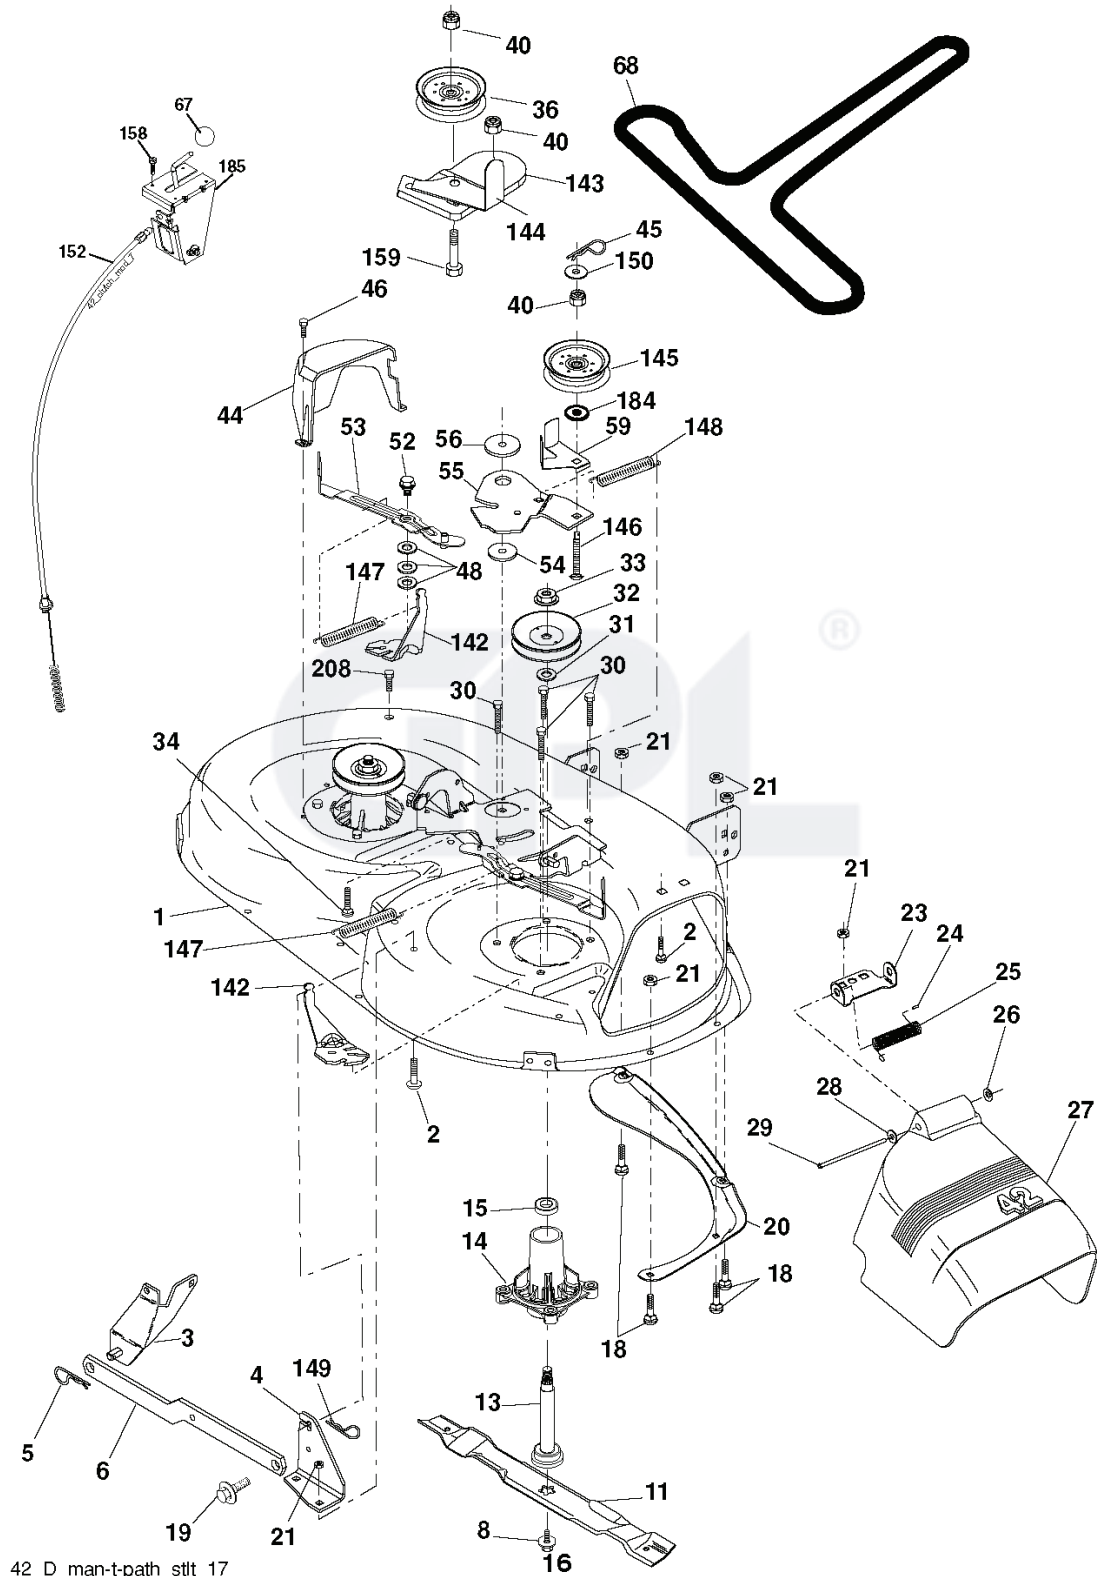

**TRACTOR -- MODEL NUMBER MC18542LT (96012010400), PRODUCT NO. 960 12 01-04
MOWER DECK**

REF.	PART NO.	DESCRIPTION	REMARK	QTY.	KIT
1	532165892	HOUSING ASM MOWER 42"		1	
2	872140506	BOLT		1	
3	532138017	BRACKE		1	
4	532165460	BRACKET		1	
5	532124670	RETAINER RING		1	
6	532178024	LEVER		1	
8	532193003	SCREW	The following blades are available	1	
11	532138971	BLADE	(for bagging and discharging)	1	
13	532192872	SHAFT ASSY		1	
14	532187281	BEARING HOUSING		1	
15	532110485	BEARING		1	
18	872140505	BOLT		1	
19	532132827	SPEC. BOLT		1	
20	532159770	RAIL		1	
21	873680500	NUT		1	
23	532177563	BRACKET		1	
24	532105304	HUB CAP		1	
25	532123713	SPRING		1	
26	532110452	NUT		1	
27	532171859	SHIELD DEFL ECTOR		1	
28	819111016	WASHER		1	
29	532131491	SHAFT		1	
30	532173984	SCREW		1	
31	532187690	WASHER		1	
32	532153535	PULLEY		1	
33	532400234	NUT		1	
34	872110612	BOLT		1	
36	532131494	PULLEY		1	
40	873900600	NUT		1	
44	532140088	GUARD	LH	1	
45	532124788	RETAINER RING		1	
46	532137729	SCREW		1	
48	532133944	WASHER		1	
52	532139888	BOLT		1	
53	532184907	ARM		1	
54	532178515	WASHER		1	
55	532155046	LEVER		1	
56	532165723	SPACER		1	
59	532141043	GUARD		1	
67	532106932	KNOB		1	
68	532144959	BELT		1	
142	532195784	SUPPORT		1	
143	532157109	BRACKET		1	
144	532158634	BELT GUIDE		1	
145	532165888	PULLEY		1	
146	532171977	SHAFT		1	
147	532131335	SPRING		1	
148	532169022	SPRING		1	
149	532165898	SPRING		1	
150	819091210	WASHER		1	
152	532169676	WIRE		1	
158	817720408	SCREW		1	
159	872140614	BOLT		1	
184	819131410	WASHER		1	
185	532188234	CABLE		1	
208	817670608	SCREW		1	
	532192870	SPINDLE	"Mandrel Assembly (Includes housing, shaft assembly, and bearing only - pulley/nut/washer and blade bolt/washers not included)"	1	
	532418031	CUTTING DECK		1