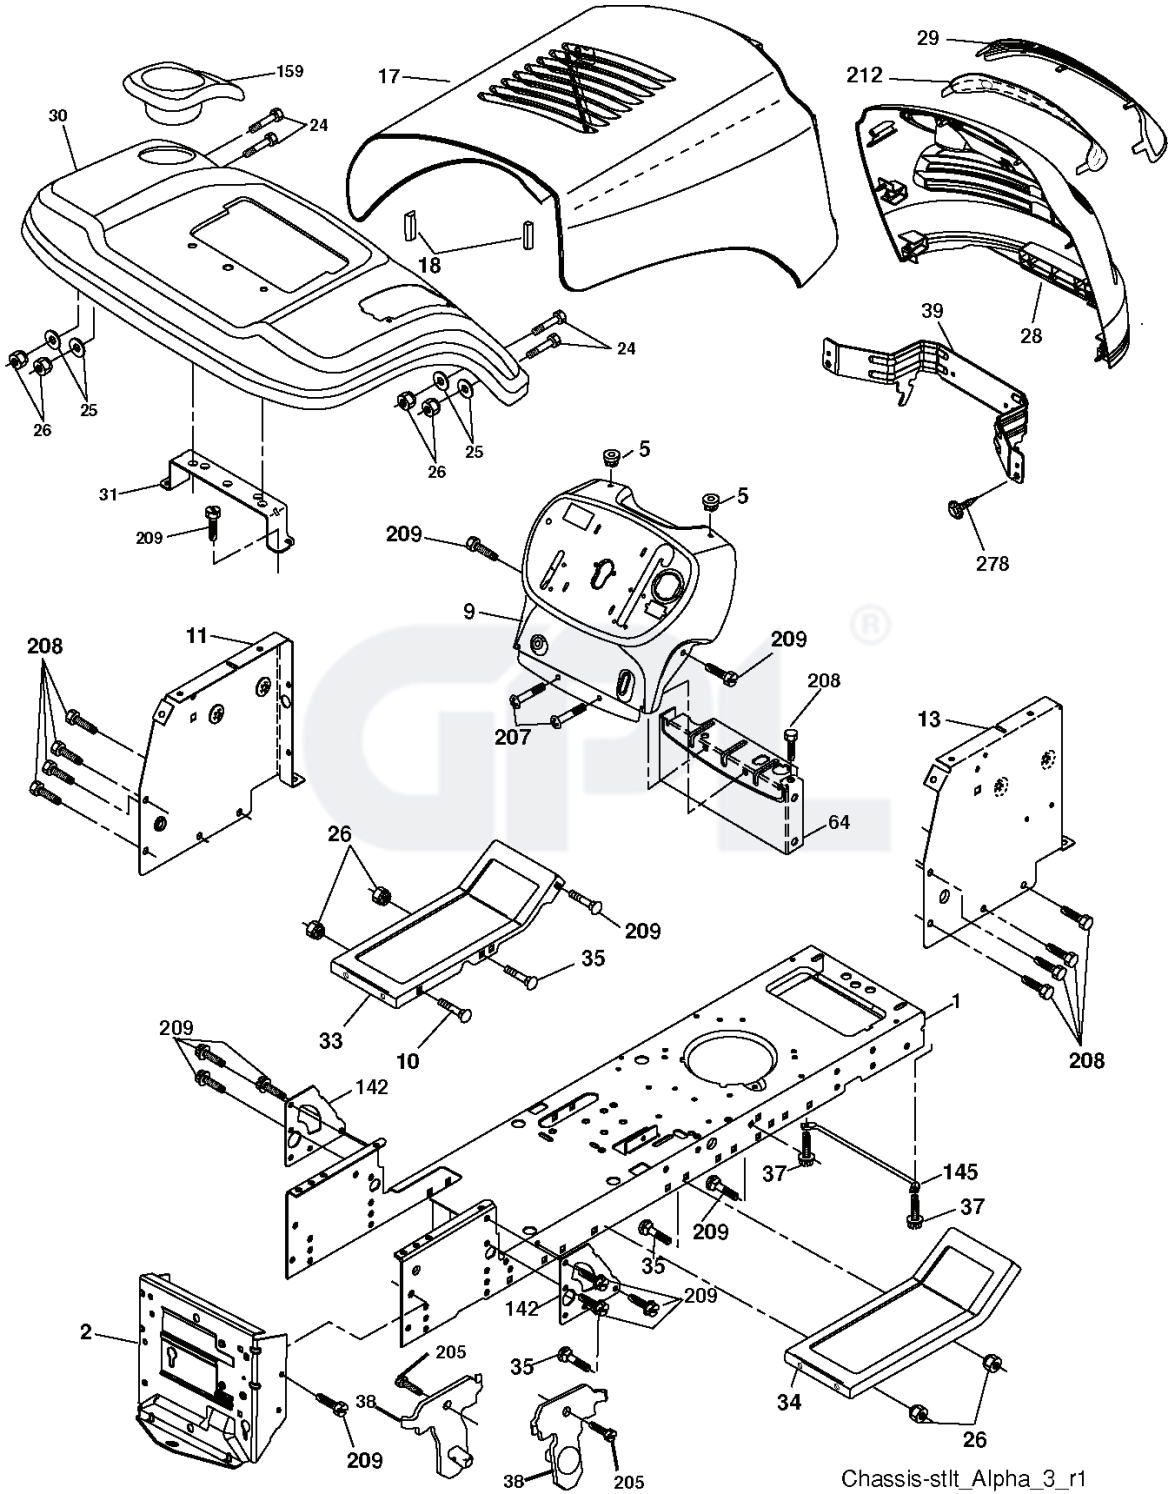

MC18542LT, 96012010400, 2010-06

---

**SPARE PARTS LIST**

**TRACTOR -- MODEL NUMBER MC18542LT (96012010400), PRODUCT NO. 960 12 01-04  
CHASSIS AND ENCLOSURES**

Chassis-stlt\_Alpha\_3\_r1

REF.	PART NO.	DESCRIPTION	REMARK	QTY.	KIT
1	532174619	FRAME		1	
2	532176554	PLATE		1	
5	532155272	DAMPER		1	
9	532433353	DASH		1	
10	872140608	BOLT		1	
11	532174996	DASHBOARD	LH	1	
13	532181719	DASHBOARD	RH	1	
17	532406179	HOOD		1	
18	532184921	BUMPER		1	
24	874780616	BOLT		1	
25	819131312	WASHER		1	
26	873800600	NUT		1	
28	532426741	GRILLE		1	
29	532195402	LENTIL*RPL.PAR 532187567599		1	
30	532194589	FENDER		1	
31	532136619	ROD		1	
33	532179716	FOOTREST		1	
34	532179717	FOOTREST		1	
35	872110606	BOLT		1	
37	817490508	SCREW		1	
38	532175710	BRACKET		1	
39	532187568	BRACKET		1	
64	532154798	PANEL		1	
142	532175702	PLATE		1	
145	532409167	ROD		1	
159	532185635	HOLDER		1	
205	817490608	SCREW		1	
207	817670508	SCREW		1	
208	817670608	SCREW		1	
209	817000612	SCREW		1	
212	532187569	REFLECTOR		1	
278	532416358	SCREW		1	
	532005479	PLUG		1	
	532187801	PLUG	Choke Hole	1	

**TRACTOR -- MODEL NUMBER MC18542LT (96012010400), PRODUCT NO. 960 12 01-04  
DECALS**

---

REF.	PART NO.	DESCRIPTION	REMARK	QTY.	KIT
1	532431093	DECAL		1	
2	532424236	DECAL		1	
3	532194691	DECAL		1	
5	532432660	DECAL		1	
8	532160396	DECAL		1	
9	532431221	DECAL	RH/LH	1	
13	532411658	DECAL		1	
15	532145005	DECAL		1	
16	532170563	DECAL:"DANGER"		1	
17	532433572	TBD		1	
	532138311	DECAL		1	

## WHEELS & TIRES

---

REF.	PART NO.	DESCRIPTION	REMARK	QTY.	KIT
1	532059192	CAP VALVE		1	
2	532065139	NIPPLE		1	
3	532106222	TIRE		1	
4	532059904	HOSE	Service Item Only	1	
5	532125121	RIM		1	
6	532124957	FITTING	Front Wheel Only	1	
7	532124959	BEARING	Front Wheel Only	1	
8	532125122	RIM		1	
9	532420531	TIRE		1	
10	532124926	HOSE	Service Item Only	1	
11	532193268	HUB CAP		1	
	532144334	SEALING FOAM	10 oz. Tube	1	