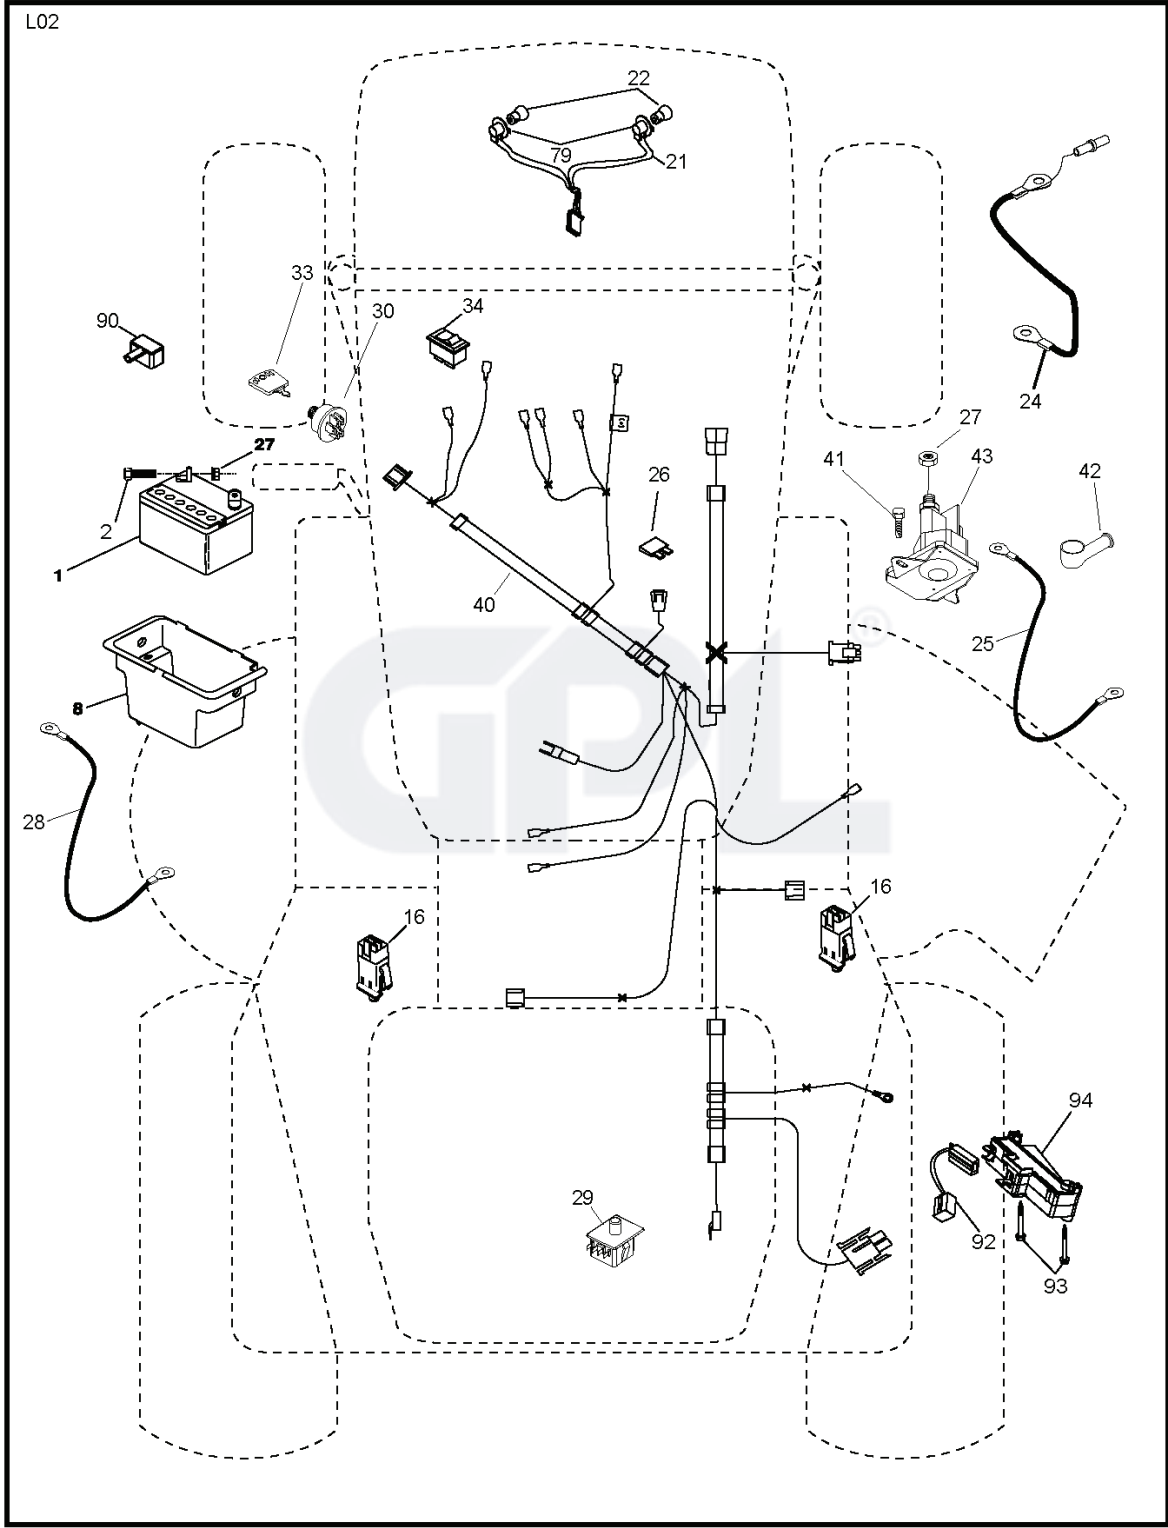

TRACTOR -- MODEL NUMBER MC18542LT (96012010400), PRODUCT NO. 960 12 01-04
ELECTRICAL

REF.	PART NO.	DESCRIPTION	REMARK	QTY.	KIT
1	532163465	BATTERY		1	
2	874760412	BOLT		1	
8	532176689	BATTERY BOX		1	
16	532176138	MICRO SWITCH		1	
21	532175688	HARNESS		1	
22	532004152	BULB		1	
24	532421299	CABLE		1	
25	532421297	CABLE		1	
26	532175158	FUSE		1	
27	873510400	NUT		1	
28	532421298	CABLE		1	
29	532192749	SWITCH.SEAT.DP W/RAMPS		1	
30	532193350	IGNITION MODULE		1	
33	532411935	KEY		1	
34	532110712	SWITCH		1	
40	532197428	CABLE ASSY		1	
41	871110408	BOLT		1	
42	532131563	COVER		1	
43	532192507	SOLENOID		1	
79	532175242	HOLDER		1	
90	532180449	COVER		1	
92	532196615	CABLE ASSY		1	
93	532192540	SCREW		1	
94	532191834	MODULE.REVERSE.ROS		1