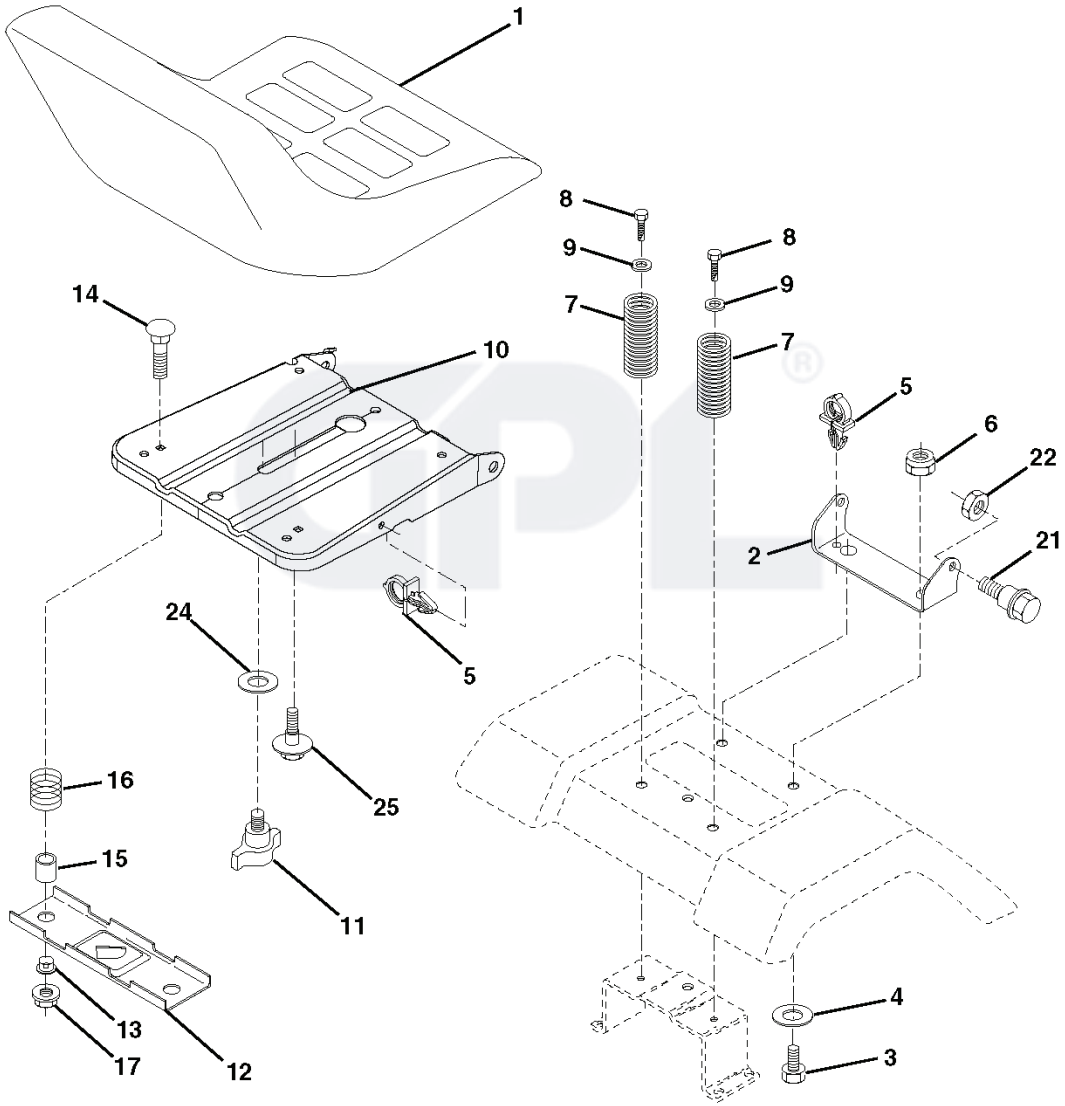

**TRACTOR -- MODEL NUMBER MC18542LT (96012010400), PRODUCT NO. 960 12 01-04
SEAT**

seat-stlt_knob_1

REF.	PART NO.	DESCRIPTION	REMARK	QTY.	KIT
1	532188713	SEAT		1	
2	532140551	BRACKET		1	
3	871110616	SCREW		1	
4	819131610	WASHER		1	
5	532145006	CLIP		1	
6	873800600	NUT		1	
7	532124181	SPRING		1	
8	817000616	SCREW		1	
9	819131614	WASHER		1	
10	532195530	BERCEAU DE SIEGE CONDUCTEUR		1	
11	532166369	WING NUT		1	
12	532174648	BRACKET		1	
13	532121248	BUSHING		1	
14	872050412	BOLT		1	
15	532134300	SPACER		1	
16	532121250	SPRING		1	
17	532123976	LOCKNUT		1	
21	532171852	BOLT		1	
22	873800500	LOCK NUT		1	
24	819171912	WASHER		1	
25	532127018	BOLT		1