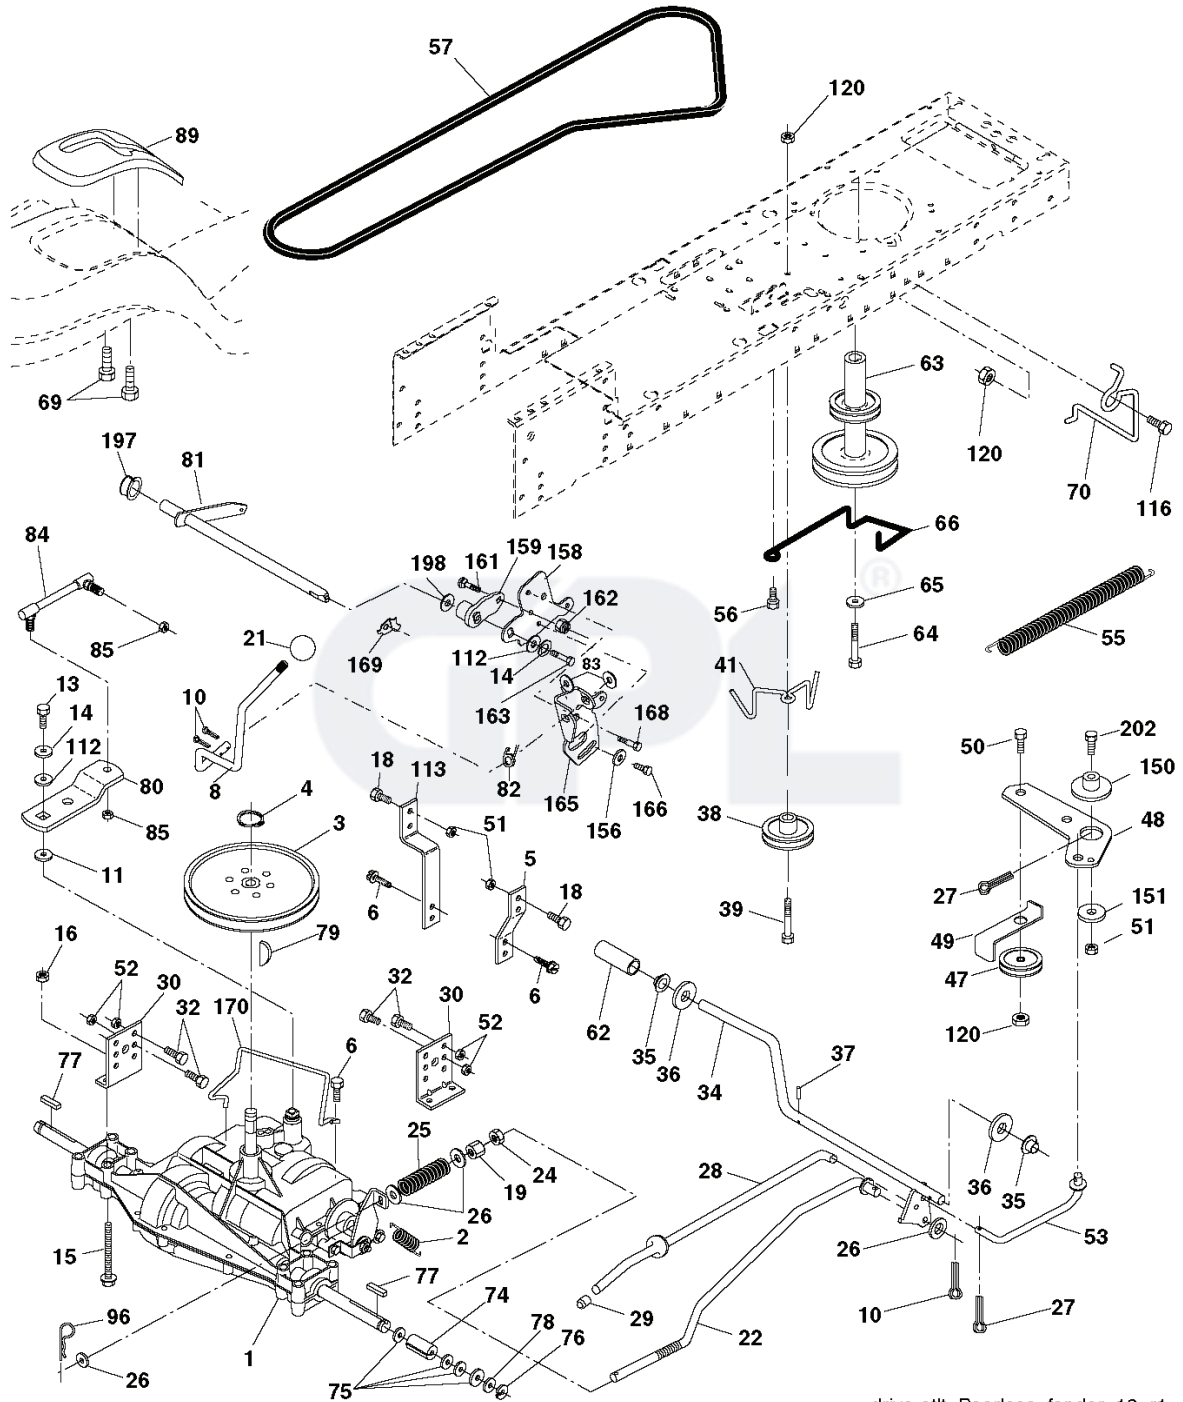

TRACTOR -- MODEL NUMBER MC18542LT (96012010400), PRODUCT NO. 960 12 01-04
DRIVE

drive-stlt_Peerless_fender_13_r1

REF.	PART NO.	DESCRIPTION	REMARK	QTY.	KIT
1	000000000	W/O DESCRIPTION		1	
2	532146682	SPRING		1	
3	532123666	PULLEY		1	
4	812000028	CLIP		1	
5	532121520	BRACKET		1	
6	817060512	SCREW		1	
8	532192706	LEVER		1	
10	876020416	SPLIT PIN		1	
11	532105701	WASHER		1	
13	874550412	BOLT		1	
14	810040400	WASHER		1	
15	874490544	SCREW		1	
16	873800500	LOCK NUT		1	
18	874780616	BOLT		1	
19	873800600	NUT		1	
21	532106933	KNOB		1	
22	532130804	ROD		1	
24	873350600	NUT		1	
25	532106888	SPRING		1	
26	819131316	WASHER		1	
27	876020412	SPLIT PIN		1	
28	532175765	SHAFT		1	
29	532071673	COVER		1	
30	532174973	BRACKET		1	
32	874760512	BOLT		1	
34	532175578	SHAFT		1	
35	532120183	BEARING		1	
36	819211616	WASHER		1	
37	532124963	PIN RETAINING SCREW		1	
38	532179114	PULLEY		1	
39	872110622	BOLT		1	
41	532175556	BELT GUIDE		1	
47	532127783	PULLEY		1	
48	532154407	GUIDE		1	
49	532123205	BELT GUIDE		1	
50	872110612	BOLT		1	
51	873680600	NUT		1	
52	873680500	NUT		1	
53	532199652	TIGE DE TENSION POULIE		1	
55	532105709	SPRING		1	
56	817060620	SCREW		1	
57	532138255	BELT		1	
62	532124872	PEDAL RUBBER		1	
63	532175410	PULLEY		1	
64	532173937	BOLT		1	
65	810040700	WASHER		1	
66	532154778	TENSIONER		1	
69	532142432	SCREW		1	
70	532134683	BELT GUIDE	RH	1	
74	532137057	SPACER		1	
75	532121749	WASHER		1	
76	812000001	RETAINER RING		1	
77	532123583	KEY		1	
78	532121748	WASHER		1	
79	532125096	WOODRUFF KEY		1	
80	532131486	ROD		1	
81	532165594	SHAFT		1	
82	532165711	SPRING		1	
83	819171216	WASHER		1	
84	532166228	LINK		1	
85	532150360	NUT		1	
89	532194971	CONSOLE SHIFT LT		1	
96	532124788	RETAINER RING		1	
112	819091210	WASHER		1	
113	532127285	BRACKET		1	
116	872140608	BOLT		1	
120	873900600	NUT		1	
150	532175456	SPACER		1	
151	819133210	WASHER		1	
156	532166002	WASHER		1	
158	532165589	BRACKET		1	
159	532183900	LEVER		1	
161	872140406	BOLT		1	
162	873680400	NUT		1	
163	874780416	BOLT		1	
165	532165623	BRACKET		1	
166	817490510	SCREW		1	
168	532165492	BOLT		1