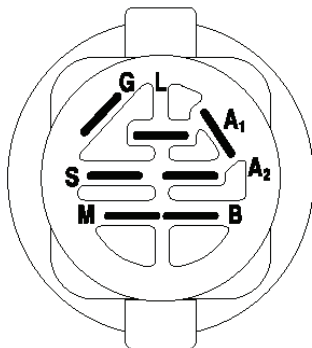

IGNITION SWITCH

POSITION	CIRCUIT "MAKE"
OFF	M+G+A1
RUN/OVERRIDE	B+A1
RUN	B+A1 L+A2
START	B + S + A1