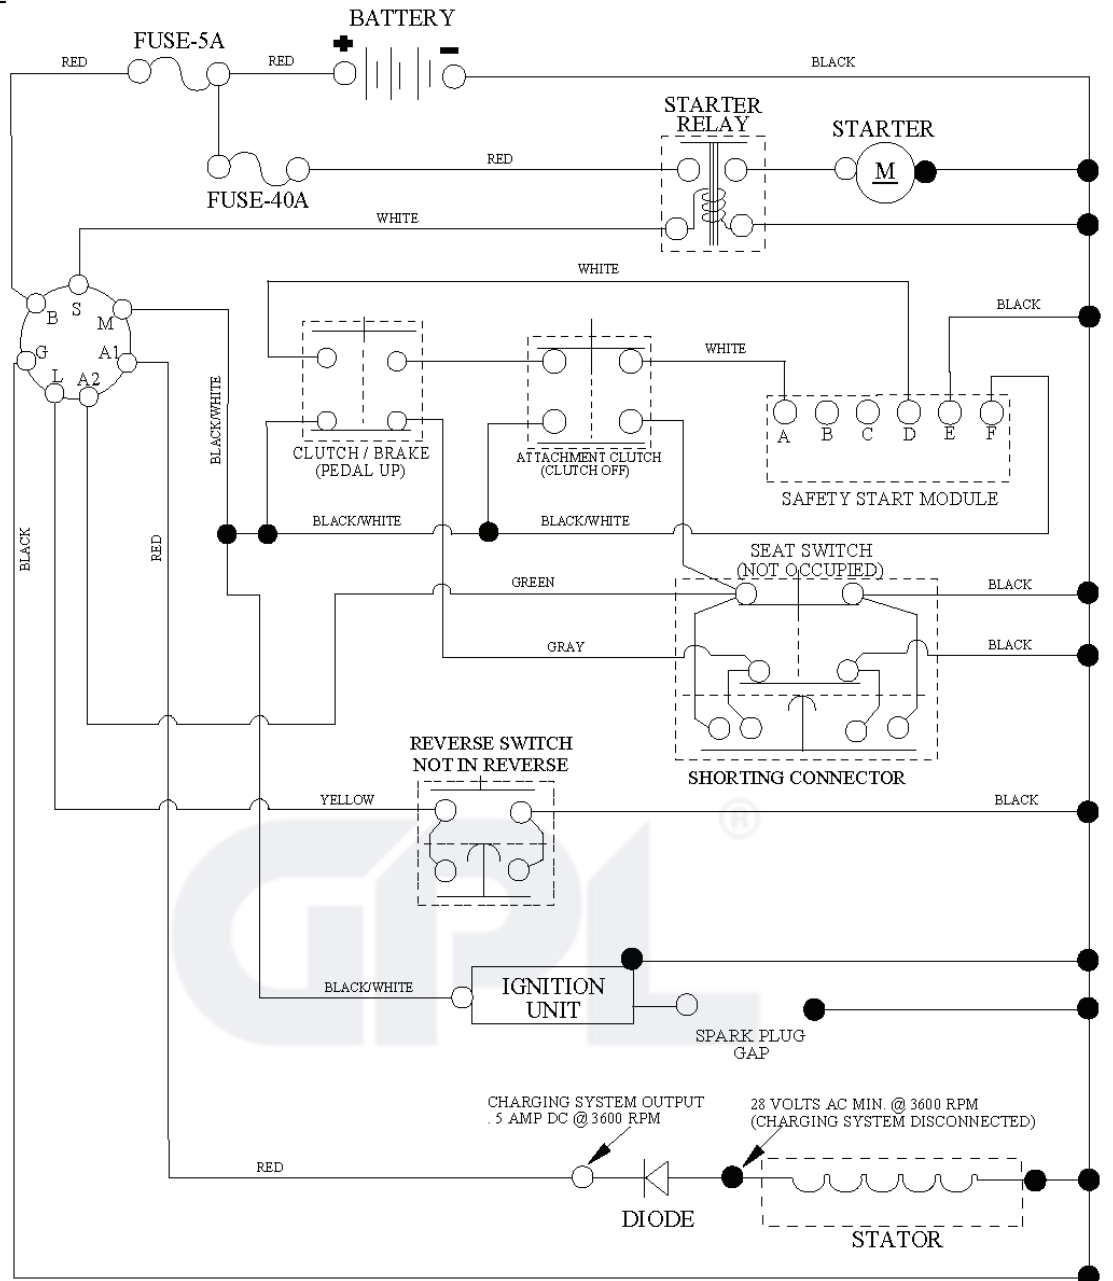

LRV-A_Steering_1_r5

REF.	PART NO.	DESCRIPTION	REMARK	QTY.	KIT
1	581420602	WHEEL ASSY		1	
2	812000001	RETAINER RING		1	
3	532188967	WASHER		1	
4	532121749	WASHER		1	
5	532435324	SPINDLE		1	
6	532124931	WASHER		1	
7	532124937	BEARING COL. STRG.		1	
8	532421076	PEN		1	
9	819131414	WASHER		1	
10	532428057	SHAFT		1	
11	532428035	LINK		1	
12	532428036	LINK		1	
13	874780524	BOLT		1	
14	819131016	WASHER		1	
15	873800500	LOCK NUT		1	
16	532428044	BUSHING		1	
17	532428252	SUPPORT		1	
18	532195227	BUSHING		1	
19	817000512	SCREW		1	
20	532428045	CLIP		1	
21	532428347	COVER		1	
22	532428213	SHAFT		1	
23	532437747	ADAPTER WHEEL		1	
24	819183812	WASHER		1	
25	873940800	NUT		1	
26	532442804	STEERING WHEEL		1	
27	532447759	CAP		1	
28	532199849	SPRING RETAINER		1	
29	532435323	SPINDLE		1	
30	532193268	HUB CAP		1	
31	819343210	WASHER		1	
45	532165492	BOLT		1	

IGNITION SWITCH

POSITION	CIRCUIT "MAKE"
OFF	M+G+A1
RUN/OVERRIDE	B+A1
RUN	B+A1 L+A2
START	B + S + A1

SAFETY START MODULE
VIEWED FROM MATING SIDE

WIRING INSULATED CLIPS

NOTE: IF WIRING INSULATED CLIPS WERE REMOVED FOR SERVICING OF UNIT, THEY SHOULD BE RE-INSTALLED TO PROPERLY SECURE YOUR WIRING.