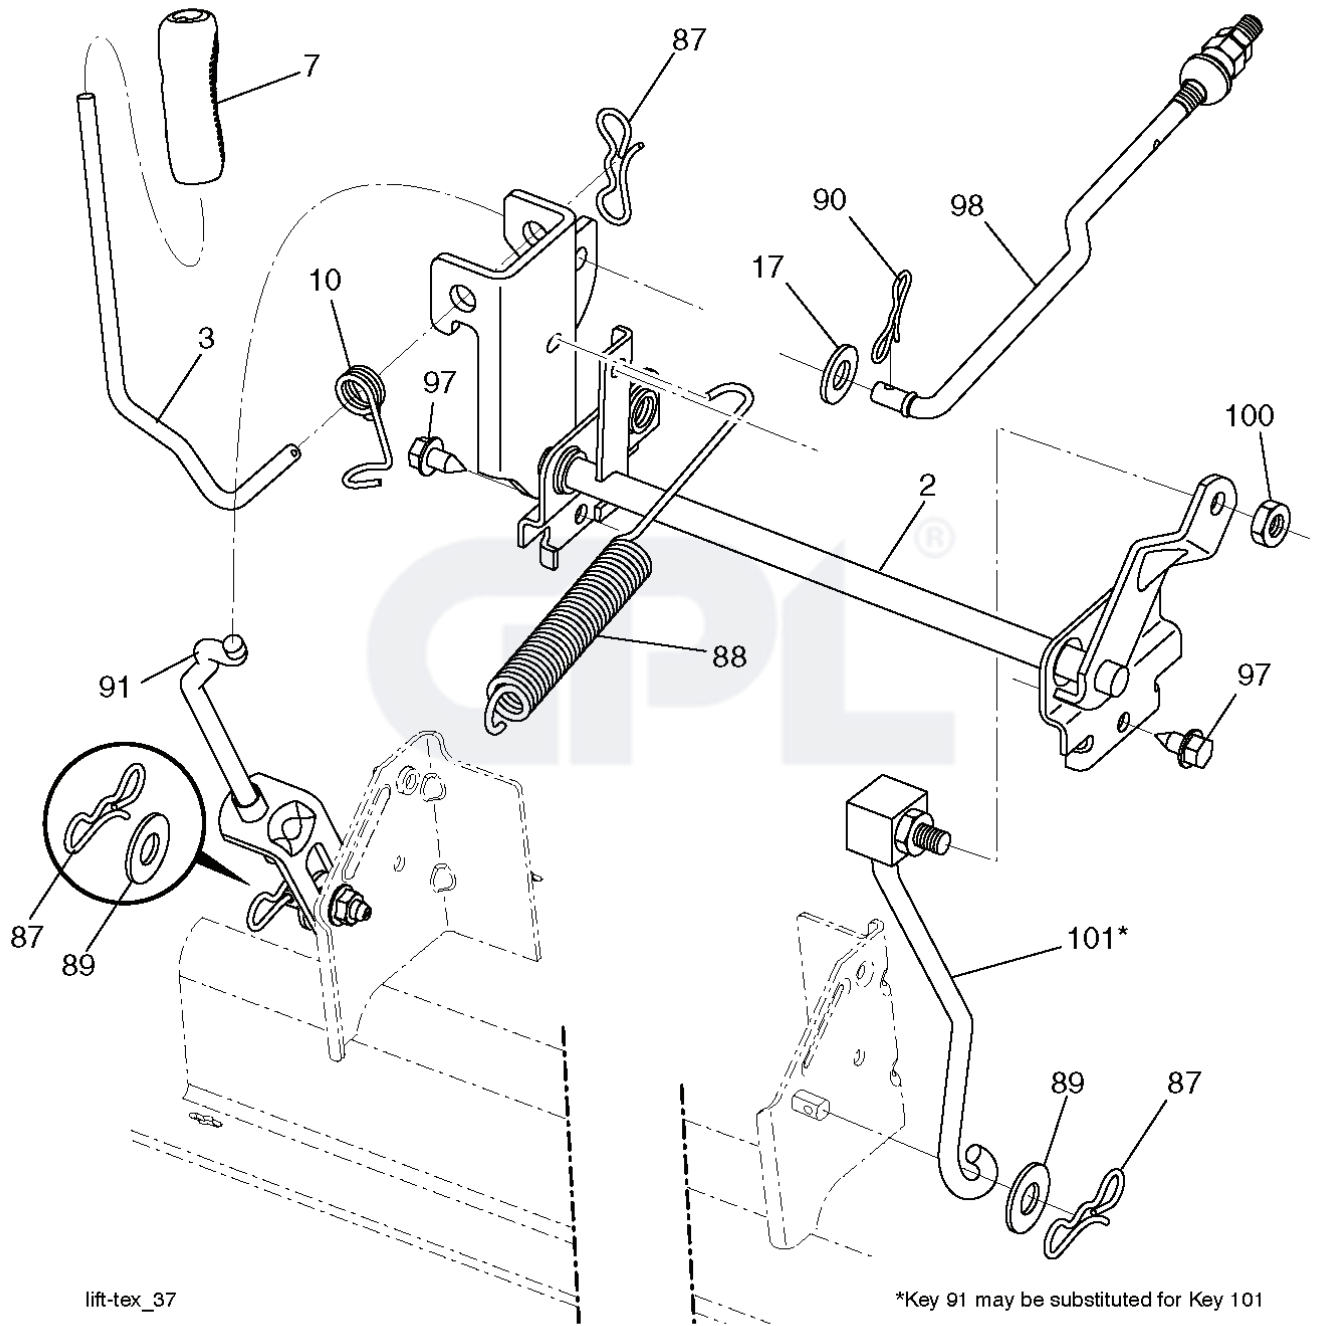

lift-tex_37

*Key 91 may be substituted for Key 101

REF.	PART NO.	DESCRIPTION	REMARK	QTY.	KIT
2	532422027	SHAFT		1	
3	532195231	LEVER		1	
7	580962301	GRIP		1	
10	532196314	SPRING		1	
17	819131312	WASHER		1	
87	532194209	SPRING		1	
88	532410710	SPRING		1	
89	819191912	WASHER		1	
90	532194208	PIN		1	
91	589464802	LINK ASSY		1	
97	817000612	SCREW		1	
98	532420525	LINK		1	
100	873930600	NUT		1	
101	581506501	LINK ASSY		1