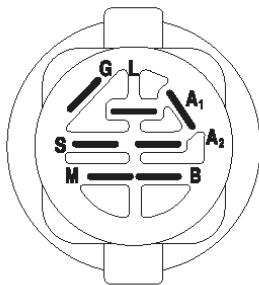

wheel_art_1-vgt

REF.	PART NO.	DESCRIPTION	REMARK	QTY.	KIT
1	532059192	CAP VALVE		1	
2	532065139	NIPPLE		1	
3	532125121	RIM	FRONT	1	
4	532059904	HOSE	(Service Item Only)	1	
5	532106222	TIRE	FRONT (15 X 6-6)	1	
6	532000278	NIPPLE	(Front Wheel Only)	1	
7	532009040	BEARING	(Front Wheel Only)	1	
8	532193268	HUB CAP		1	
9	532138468	TIRE	REAR (20 X 8-8)	1	
10	532007152	TUBE	(Service Item Only)	1	
11	532125122	RIM	REAR	1	
--	532144334	SEALING FOAM		1	

REF.	PART NO.	DESCRIPTION	REMARK	QTY.	KIT
1	581578301	DECAL		1	
2	581579801	DECAL		1	
3	581579201	DECAL		1	
4	581579701	DECAL		1	
5	581580001	DECAL		1	
6	581259001	DECAL		1	
7	581091201	DECAL		1	
8	501494301	DECAL		1	
10	584904601	DECAL		1	
15	581579601	DECAL		1	
16	581953001	DECAL		1	
17	581592101	DECAL		1	
--	581724801	DECAL		1	
--	581724601	DECAL		1	
--	532409505	PAD		1	
--	532409507	PAD		1	
--	588916001	DECAL		1	

lift-tex_37

*Key 91 may be substituted for Key 101

REF.	PART NO.	DESCRIPTION	REMARK	QTY.	KIT
2	532422027	SHAFT		1	
3	532195231	LEVER		1	
7	580962301	GRIP		1	
10	532196314	SPRING		1	
17	819131312	WASHER		1	
87	532194209	SPRING		1	
88	532410710	SPRING		1	
89	819191912	WASHER		1	
90	532194208	PIN		1	
91	589464802	LINK ASSY		1	
97	817000612	SCREW		1	
98	532420525	LINK		1	
100	873930600	NUT		1	
101	581506501	LINK ASSY		1	