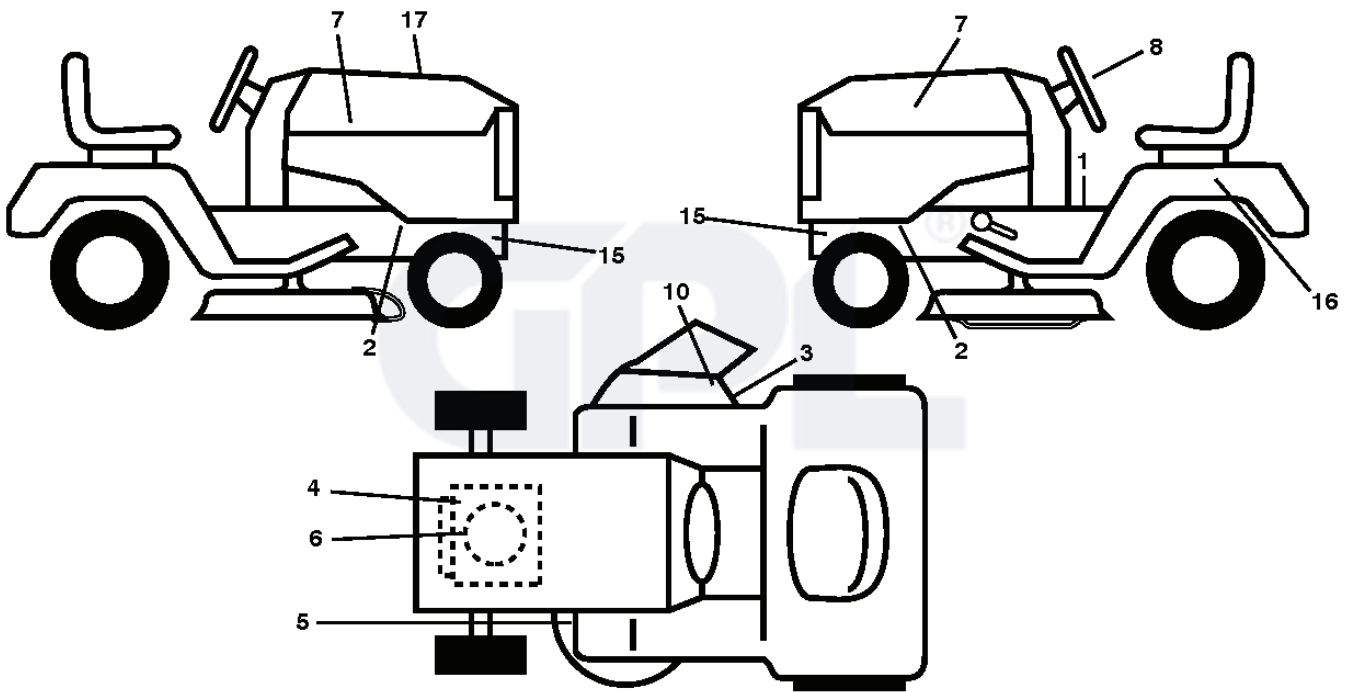

REF.	PART NO.	DESCRIPTION	REMARK	QTY.	KIT
3	578897101	DECAL		1	
5	532441882	DASH		1	
14	532448042	HOOD		1	
15	581103101	LENS		1	
18	581102901	GRILLE		1	
25	581103001	LENS		1	
34	580910801	CHASSIS		1	
36	817060512	SCREW		1	
37	532420796	FENDER		1	
52	873680500	NUT		1	
58	532412280	PLATE		1	
68	539990858	SCR5/16-18X1/2 SELFTAP ZN SPEC		1	
130	532416358	SCREW		1	
138	532409730	CONSOLE		1	
150	584862901	DUCT		1	
151	532445494	BRACKET		1	
152	532199535	SHIELD		1	
159	817000612	SCREW		1	
162	532142432	SCREW		1	
175	590607702	CROSS MEMBER		1	
176	532400776	SCREW		1	
177	532195228	BUSHING		1	
180	532415063	FRAME		1	
181	532404796	BUSHING		1	
182	586738602	DASH		1	
183	874520520	BOLT		1	
184	587554101	PLUG		1	
189	817000512	SCREW		1	
191	581223501	REFLECTOR		1	
194	873900500	NUT		1	
195	532404137	TROU*RPLPAR 532401556428		1	
196	532414581	CONSOLE		1	
201	819132016	WASHER		1	
202	581859101	VENT		1	
203	581859201	VENT		1	
213	539976934	SCREW		1	
217	532409167	ROD		1	
218	532196395	PLATE		1	
225	581103201	TRIM		1	
228	532195161	STUD		1	
235	532406129	SPACER		1	
236	873930500	NUT		1	
237	532403704	PLUG		1	
287	817600406	SCREW		1	
297	581223601	REFLECTOR		1	
303	589008102	GUARD		1	
304	589009002	GUARD		1	
307	587494601	SHIELD		1	
308	532171877	BOLT		1	
312	589006702	COVER		1	
--	532441126	PLUG		1	
--	532400944	FRONT BUMPER	*SUBS/2*	1