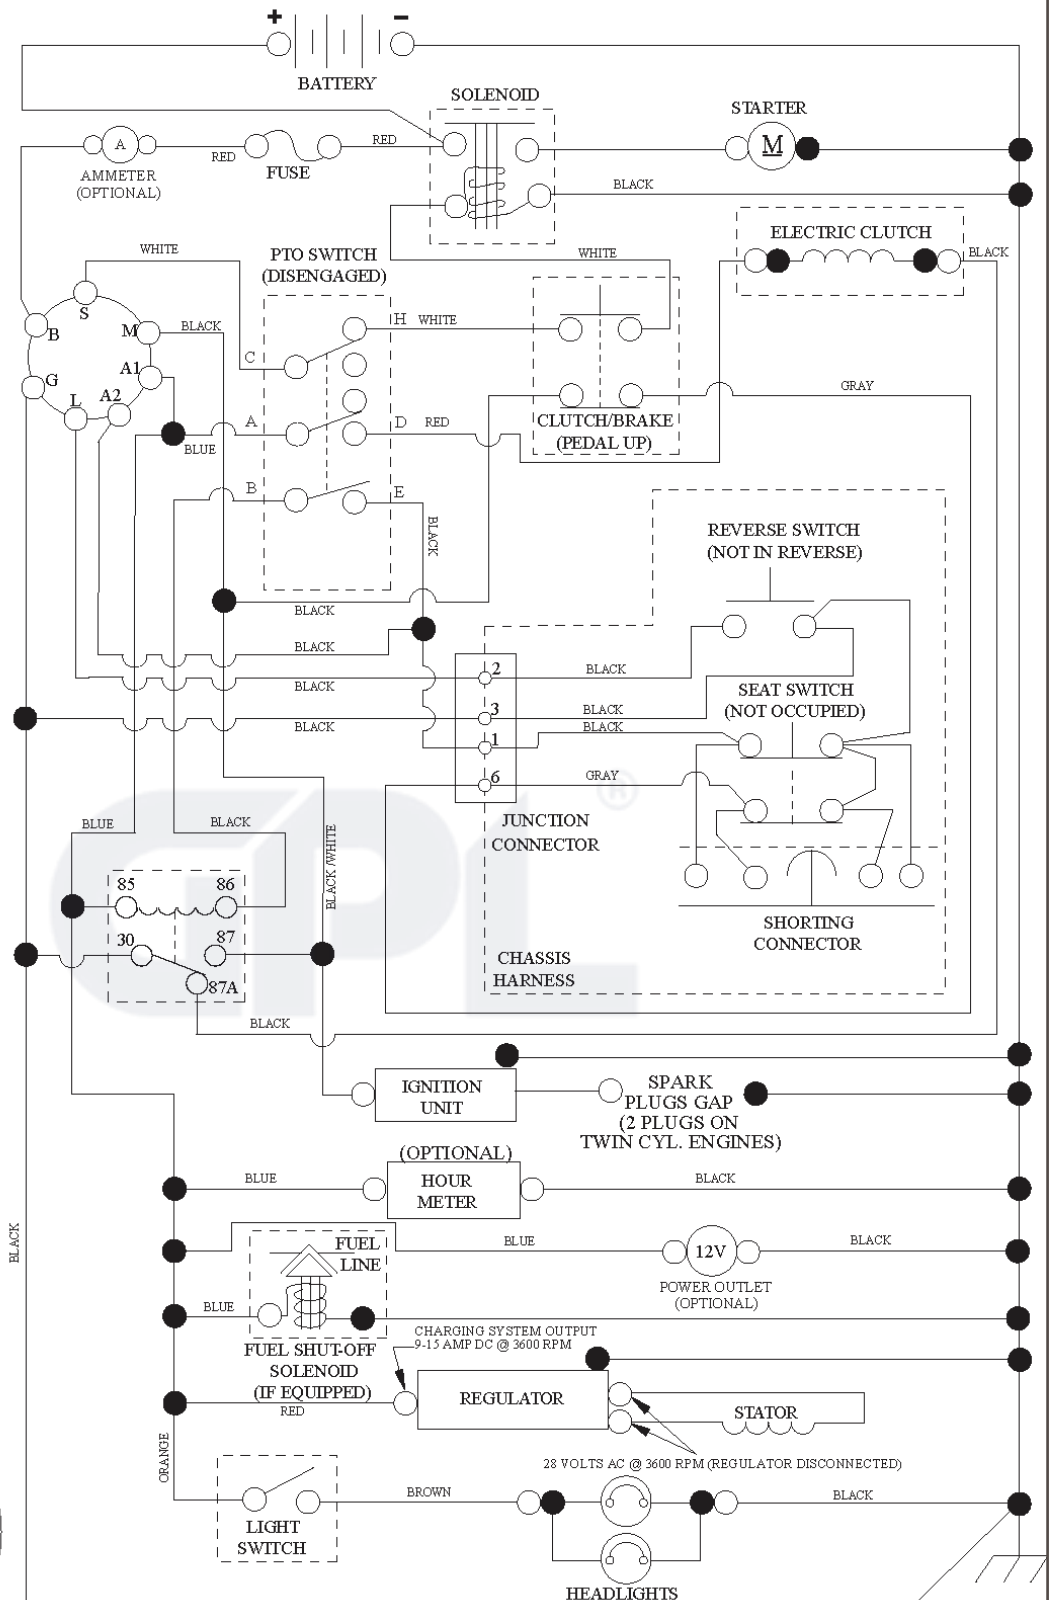

wheel_art_1-vgt

REF.	PART NO.	DESCRIPTION	REMARK	QTY.	KIT
1	532059192	CAP VALVE		1	
2	532065139	NIPPLE		1	
3	532125121	RIM	FRONT	1	
4	532059904	HOSE	(Service Item Only)	1	
5	532106222	TIRE	FRONT (15 X 6-6)	1	
6	532000278	NIPPLE	(Front Wheel Only)	1	
7	532009040	BEARING	(Front Wheel Only)	1	
8	532193268	HUB CAP		1	
9	532138468	TIRE	REAR (20 X 8-8)	1	
10	532007152	TUBE	(Service Item Only)	1	
11	532125122	RIM	REAR	1	
--	532144334	SEALING FOAM		1	

REF.	PART NO.	DESCRIPTION	REMARK	QTY.	KIT
1	581578301	DECAL		1	
2	581579801	DECAL		1	
3	581579201	DECAL		1	
4	581579701	DECAL		1	
5	581580001	DECAL		1	
6	581259001	DECAL		1	
7	581091201	DECAL		1	
8	501494301	DECAL		1	
10	584904601	DECAL		1	
15	581579601	DECAL		1	
16	581953001	DECAL		1	
17	581592101	DECAL		1	
--	581724801	DECAL		1	
--	581724601	DECAL		1	
--	532409505	PAD		1	
--	532409507	PAD		1	
--	588916001	DECAL		1	

lift-tex_37

*Key 91 may be substituted for Key 101

REF.	PART NO.	DESCRIPTION	REMARK	QTY.	KIT
2	532422027	SHAFT		1	
3	532195231	LEVER		1	
7	580962301	GRIP		1	
10	532196314	SPRING		1	
17	819131312	WASHER		1	
87	532194209	SPRING		1	
88	532410710	SPRING		1	
89	819191912	WASHER		1	
90	532194208	PIN		1	
91	589464802	LINK ASSY		1	
97	817000612	SCREW		1	
98	532420525	LINK		1	
100	873930600	NUT		1	
101	581506501	LINK ASSY		1	