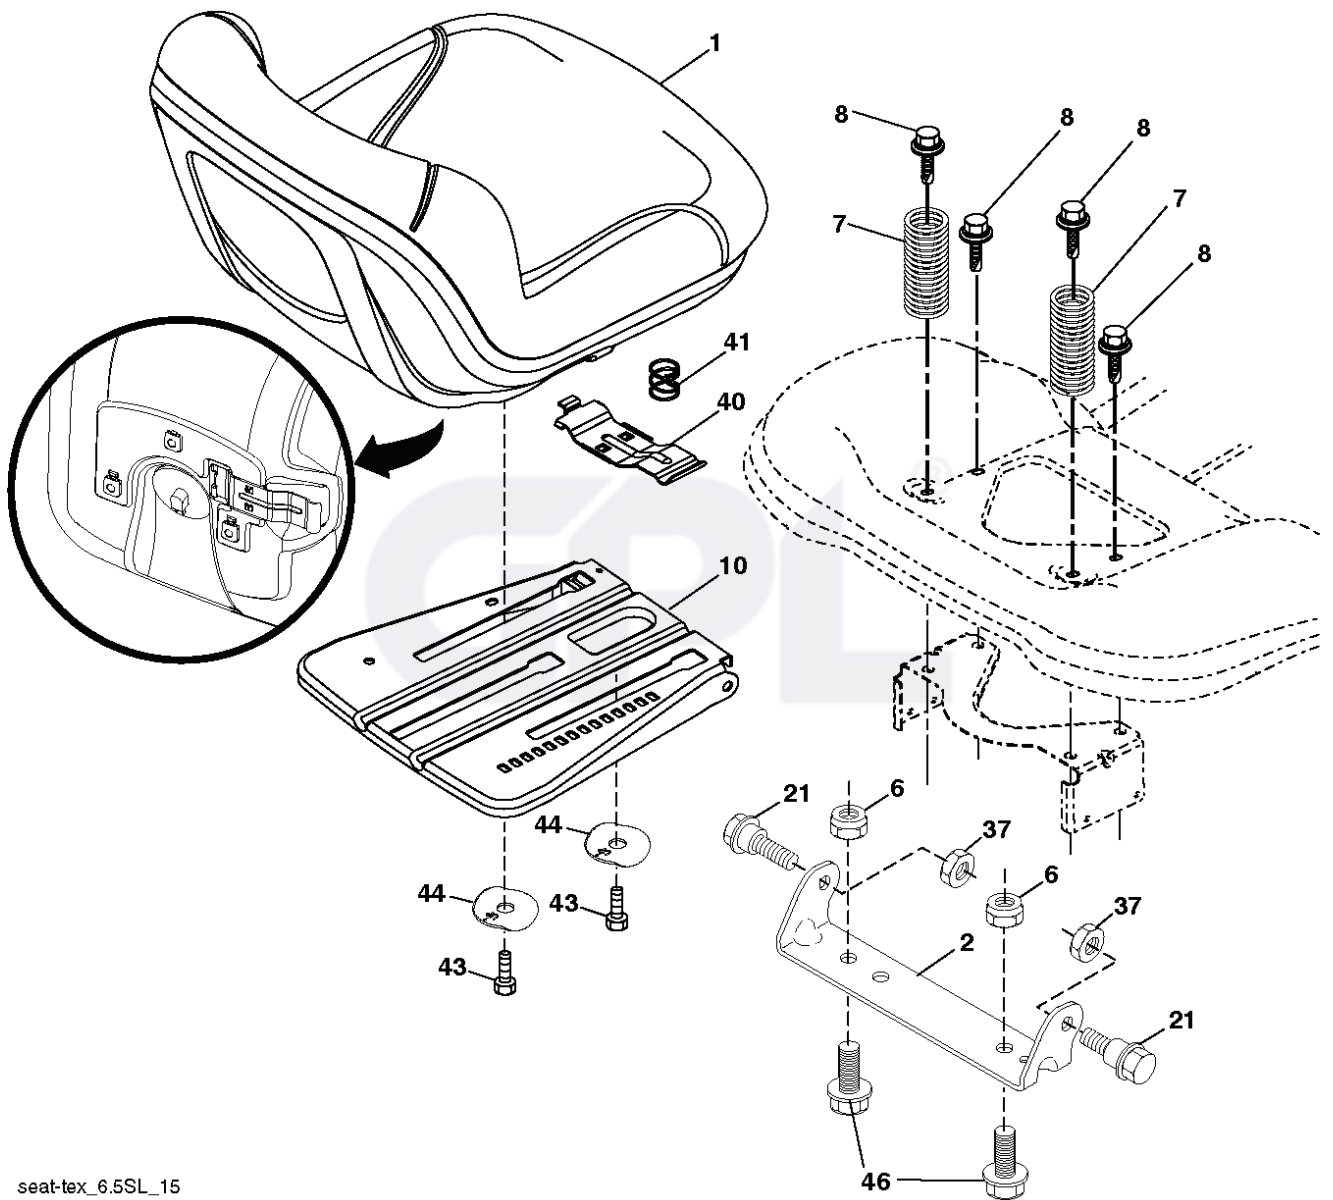

seat-tex_6.5SL_15

REF.	PART NO.	DESCRIPTION	REMARK	QTY.	KIT
1	581462201	SEAT		1	
2	532180166	BRACKET		1	
6	873800600	NUT		1	
7	589483501	SPRING		1	
8	532171877	BOLT		1	
10	596657402	PLATE		1	
21	587907801	BOLT		1	
37	873800500	LOCK NUT		1	
40	532197661	HANDLE		1	
41	532198200	SPRING		1	
43	874760612	BOLT		1	
44	501051801	WASHER		1	
46	588090401	BOLT		1