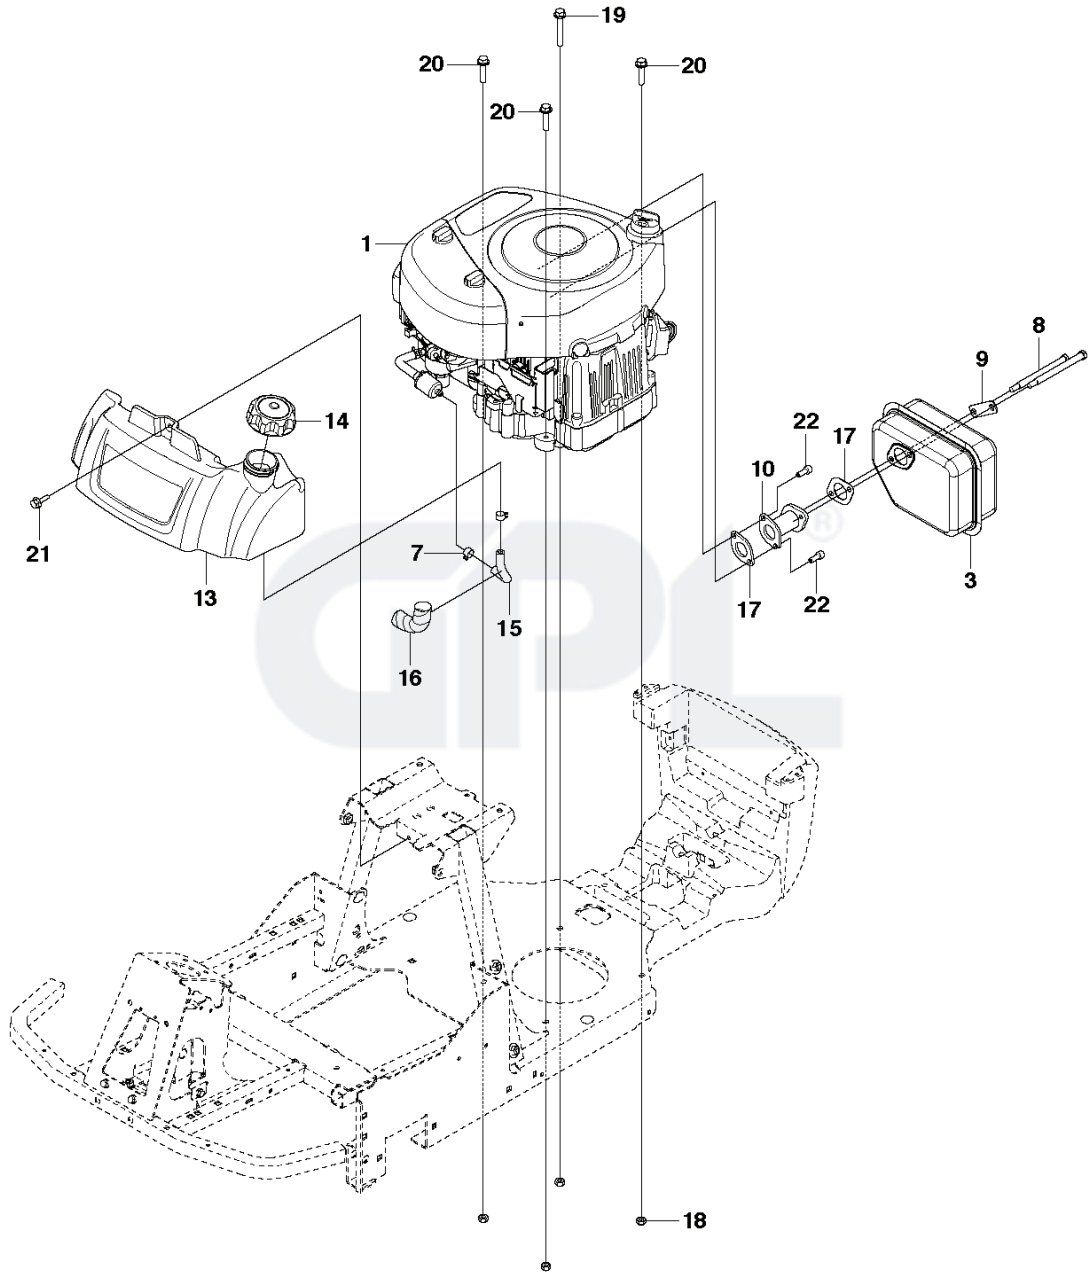

M125-85FH, 967186901, 2013-01

SPARE PARTS LIST

ENGINE

REF.	PART NO.	DESCRIPTION	REMARK	QTY.	KIT
1	578192401	ENGINE		1	
3	581129801	MUFFLER ASSY		1	
7	535469701	HOSE BRACE		2	
8	578259101	COLLAR SCREW		2	
9	578259301	WASHER		1	
10	578255701	MANIFOLD		1	
13	577915801	FUEL TANK		1	
14	532430220	FUEL CAP		1	
15	504800012	FUEL HOSE		1	
16	544026608	HOSE GUARD		1	
17	579377101	GASKET		2	
18	732211801	LOCK NUT		4	
19	506570107	SCREW EHHFM		1	
20	506570106	SCREW EHHFM		3	
21	579328101	SCREW		1	
22	506556301	SCREW UNC		2	

EQUIPMENT FRAME

REF.	PART NO.	DESCRIPTION	REMARK	QTY.	KIT
1	581100401	ATTACHMENT		1	
2	721861701	CLEVIS PIN		2	
3	721680251	SPRING COTTER		2	
4	578385301	BRACKET		1	
5	505418701	SPRING		1	
6	725251571	SCREW EHHM		2	
7	734117201	WASHER		1	
8	727644951	SCREW RSQM		2	
9	732211801	LOCK NUT		3	
10	734117201	WASHER		1	
11	579165301	WIRE		1	
12	735311220	E-CLIP		1	
13	581304701	BRACKET		1	
14	725637851	SCREW IHCSFM		4	
15	732211601	LOCK NUT		4	
16	506558302	SCREW EHHFT		1	

SEAT

REF.	PART NO.	DESCRIPTION	REMARK	QTY.	KIT
2	576376401	SEAT		1	
4	506570103	SCREW EHHFM		4	
5	577865802	SHEET		1	
6	525486701	BELT GUIDE		1	
7	725236461	SCREW EHHFT		1	
8	506597401	SCREW EHHFM		2	
9	735216400	LOCKWASHER		4	

CUTTING DECK - 2

REF.	PART NO.	DESCRIPTION	REMARK	QTY.	KIT
1	732211801	LOCK NUT		16	
2	574460701	PULLEY		2	
3	725245171	SCREW EHHM		8	
4	506793202	BELT TENSIONER WHEEL		2	
5	584298801	SPRING		1	
6	725245371	SCREW EHHM		7	
7	734116441	WASHER		5	
8	734117441	WASHER		1	
9	573969501	BELT TENSIONER		1	
10	506675402	SCREW EHHFM		4	
11	734117771	WASHER		2	
12	506533501	PARALLEL KEY		4	
13	573966501	TUBE		2	
14	573968601	BEARING HOUSING ASSY		2	
15	581061102	CUTTING DECK		1	
16	581249701	ADAPTER		2	
17	581083501	BLADE		2	
18	506792303	KNIFE PLATE		2	
19	581135401	DECAL		2	
20	581166201	DECAL		2	
21	581709501	WASHER		2	
22	574510001	DECAL		2	