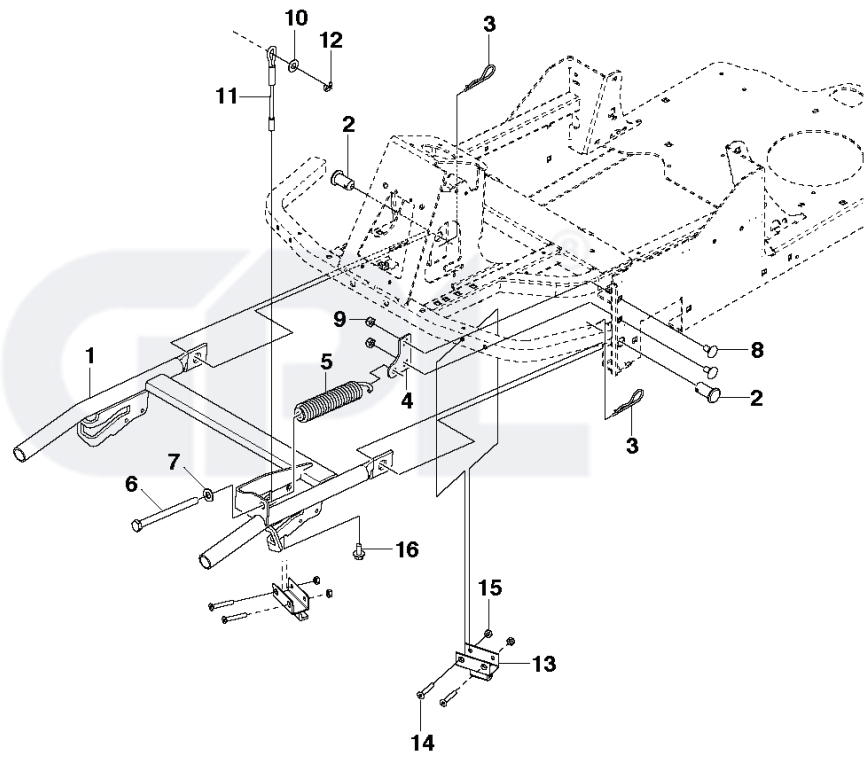

M125-85FH, 967186901, 2013-01

SPARE PARTS LIST

ENGINE

REF.	PART NO.	DESCRIPTION	REMARK	QTY.	KIT
1	578192401	ENGINE		1	
3	581129801	MUFFLER ASSY		1	
7	535469701	HOSE BRACE		2	
8	578259101	COLLAR SCREW		2	
9	578259301	WASHER		1	
10	578255701	MANIFOLD		1	
13	577915801	FUEL TANK		1	
14	532430220	FUEL CAP		1	
15	504800012	FUEL HOSE		1	
16	544026608	HOSE GUARD		1	
17	579377101	GASKET		2	
18	732211801	LOCK NUT		4	
19	506570107	SCREW EHHFM		1	
20	506570106	SCREW EHHFM		3	
21	579328101	SCREW		1	
22	506556301	SCREW UNC		2	

EQUIPMENT FRAME

REF.	PART NO.	DESCRIPTION	REMARK	QTY.	KIT
1	581100401	ATTACHMENT		1	
2	721861701	CLEVIS PIN		2	
3	721680251	SPRING COTTER		2	
4	578385301	BRACKET		1	
5	505418701	SPRING		1	
6	725251571	SCREW EHHM		2	
7	734117201	WASHER		1	
8	727644951	SCREW RSQM		2	
9	732211801	LOCK NUT		3	
10	734117201	WASHER		1	
11	579165301	WIRE		1	
12	735311220	E-CLIP		1	
13	581304701	BRACKET		1	
14	725637851	SCREW IHCSFM		4	
15	732211601	LOCK NUT		4	
16	506558302	SCREW EHHFT		1	

SEAT

REF.	PART NO.	DESCRIPTION	REMARK	QTY.	KIT
2	576376401	SEAT		1	
4	506570103	SCREW EHHFM		4	
5	577865802	SHEET		1	
6	525486701	BELT GUIDE		1	
7	725236461	SCREW EHHFT		1	
8	506597401	SCREW EHHFM		2	
9	735216400	LOCKWASHER		4	

CUTTING DECK - 2

REF.	PART NO.	DESCRIPTION	REMARK	QTY.	KIT
1	732211801	LOCK NUT		16	
2	574460701	PULLEY		2	
3	725245171	SCREW EHHM		8	
4	506793202	BELT TENSIONER WHEEL		2	
5	584298801	SPRING		1	
6	725245371	SCREW EHHM		7	
7	734116441	WASHER		5	
8	734117441	WASHER		1	
9	573969501	BELT TENSIONER		1	
10	506675402	SCREW EHHFM		4	
11	734117771	WASHER		2	
12	506533501	PARALLEL KEY		4	
13	573966501	TUBE		2	
14	573968601	BEARING HOUSING ASSY		2	
15	581061102	CUTTING DECK		1	
16	581249701	ADAPTER		2	
17	581083501	BLADE		2	
18	506792303	KNIFE PLATE		2	
19	581135401	DECAL		2	
20	581166201	DECAL		2	
21	581709501	WASHER		2	
22	574510001	DECAL		2	