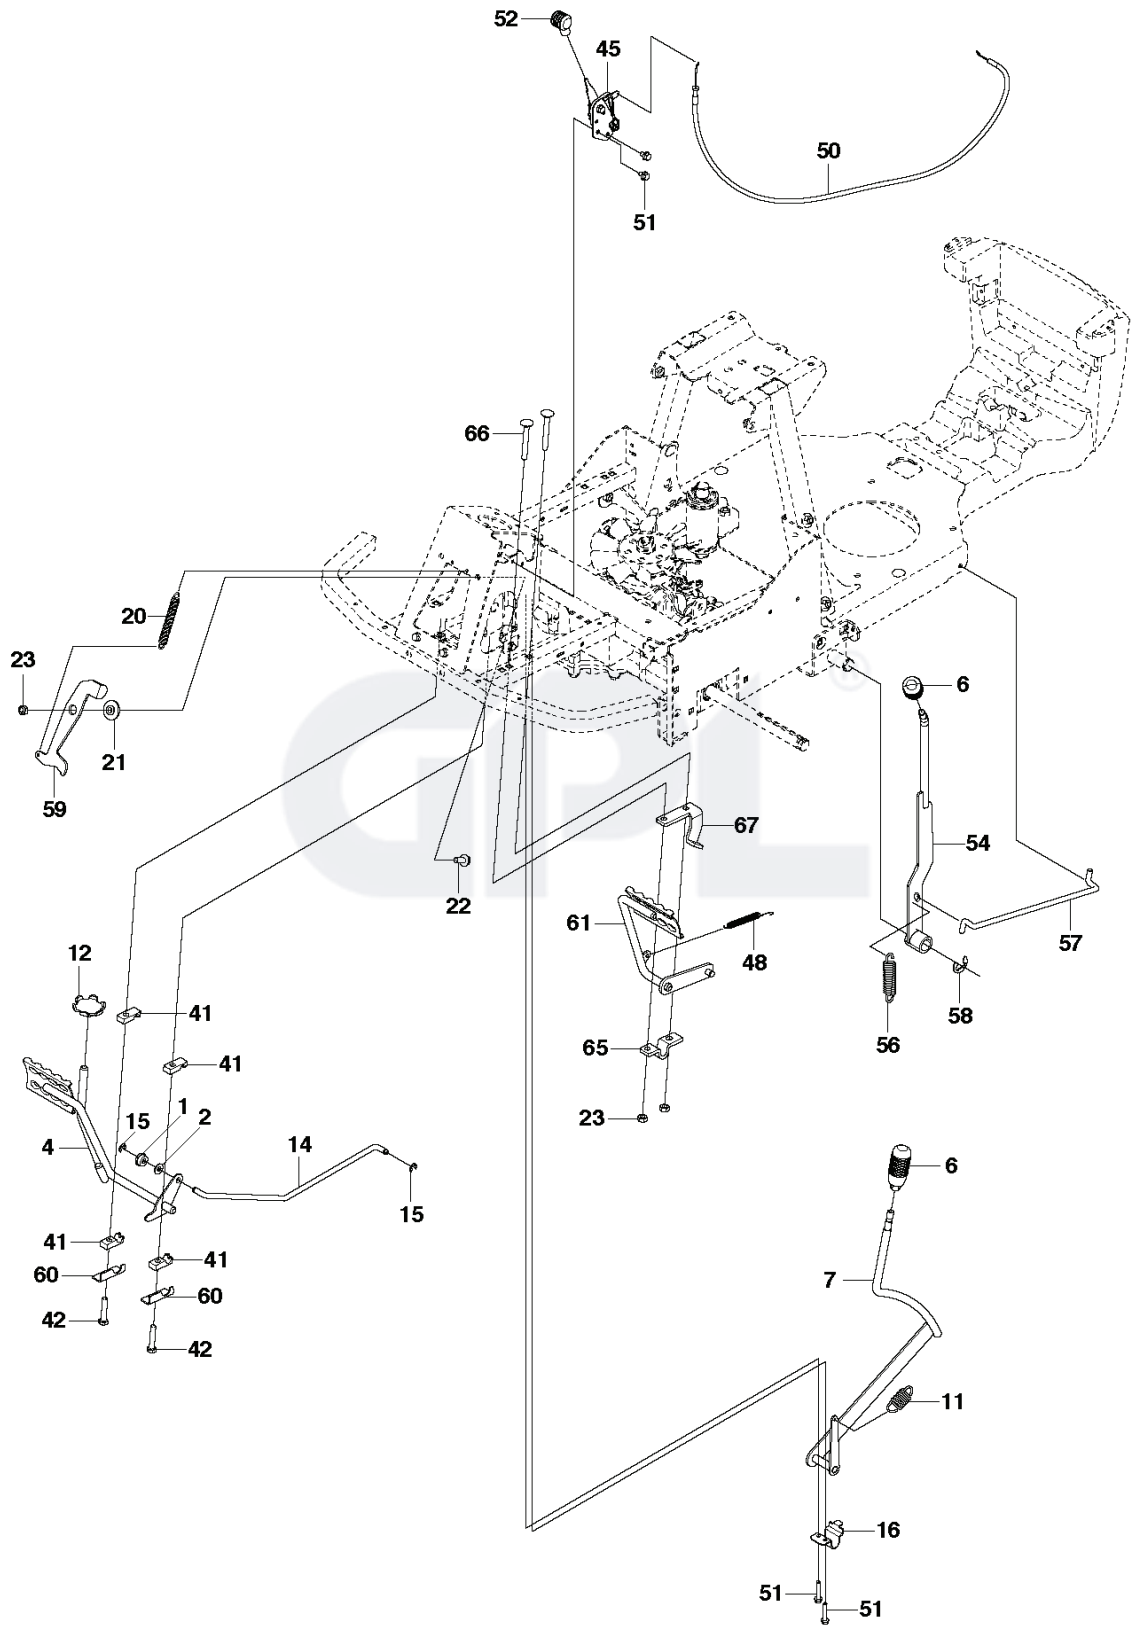

CUTTING DECK - 2

REF.	PART NO.	DESCRIPTION	REMARK	QTY.	KIT
1	732211801	LOCK NUT		16	
2	574460701	PULLEY		2	
3	725245171	SCREW EHHM		8	
4	506793202	BELT TENSIONER WHEEL		2	
5	584298801	SPRING		1	
6	725245371	SCREW EHHM		7	
7	734116441	WASHER		5	
8	734117441	WASHER		1	
9	573969501	BELT TENSIONER		1	
10	506675402	SCREW EHHFM		4	
11	734117771	WASHER		2	
12	506533501	PARALLEL KEY		4	
13	573966501	TUBE		2	
14	573968601	BEARING HOUSING ASSY		2	
15	581061102	CUTTING DECK		1	
16	581249701	ADAPTER		2	
17	581083501	BLADE		2	
18	506792303	KNIFE PLATE		2	
19	581135401	DECAL		2	
20	581166201	DECAL		2	
21	581709501	WASHER		2	
22	574510001	DECAL		2	

CONTROLS

REF.	PART NO.	DESCRIPTION	REMARK	QTY.	KIT
1	506993302	SLEEVE		1	
2	734116401	WASHER		1	
4	576846102	PEDAL		1	
6	506542002	HANDLE		2	
7	576467101	BRAKE LEVER		1	
11	579315401	SPRING		1	
12	580676401	PEDAL		1	
14	577544801	ROD		1	
15	735311220	E-CLIP		2	
16	578762901	SHEET		1	
20	574506201	SPRING		1	
21	574874101	WASHER		1	
22	506570104	SCREW EHHFM		1	
23	732211801	LOCK NUT		3	
41	506954101	BEARING SUPPORT		4	
42	725245751	SCREW		2	
45	577847201	THROTTLE CONTROL		1	
48	506834301	SPRING		1	
50	544301708	WIRE		1	
51	725236461	SCREW EHHFT		4	
52	506889101	KNOB		1	
54	576456701	LEVER		1	
56	506535603	DRAW SPRING		1	
57	576456601	ROD		1	
58	506899001	E-CLIP		1	
59	581850102	ARM		1	
60	578366601	SHEET		2	
61	578313602	PEDAL		1	
65	579154301	SHEET		1	
66	535423802	SCREW RSQM		2	
67	579154401	SHEET		1	