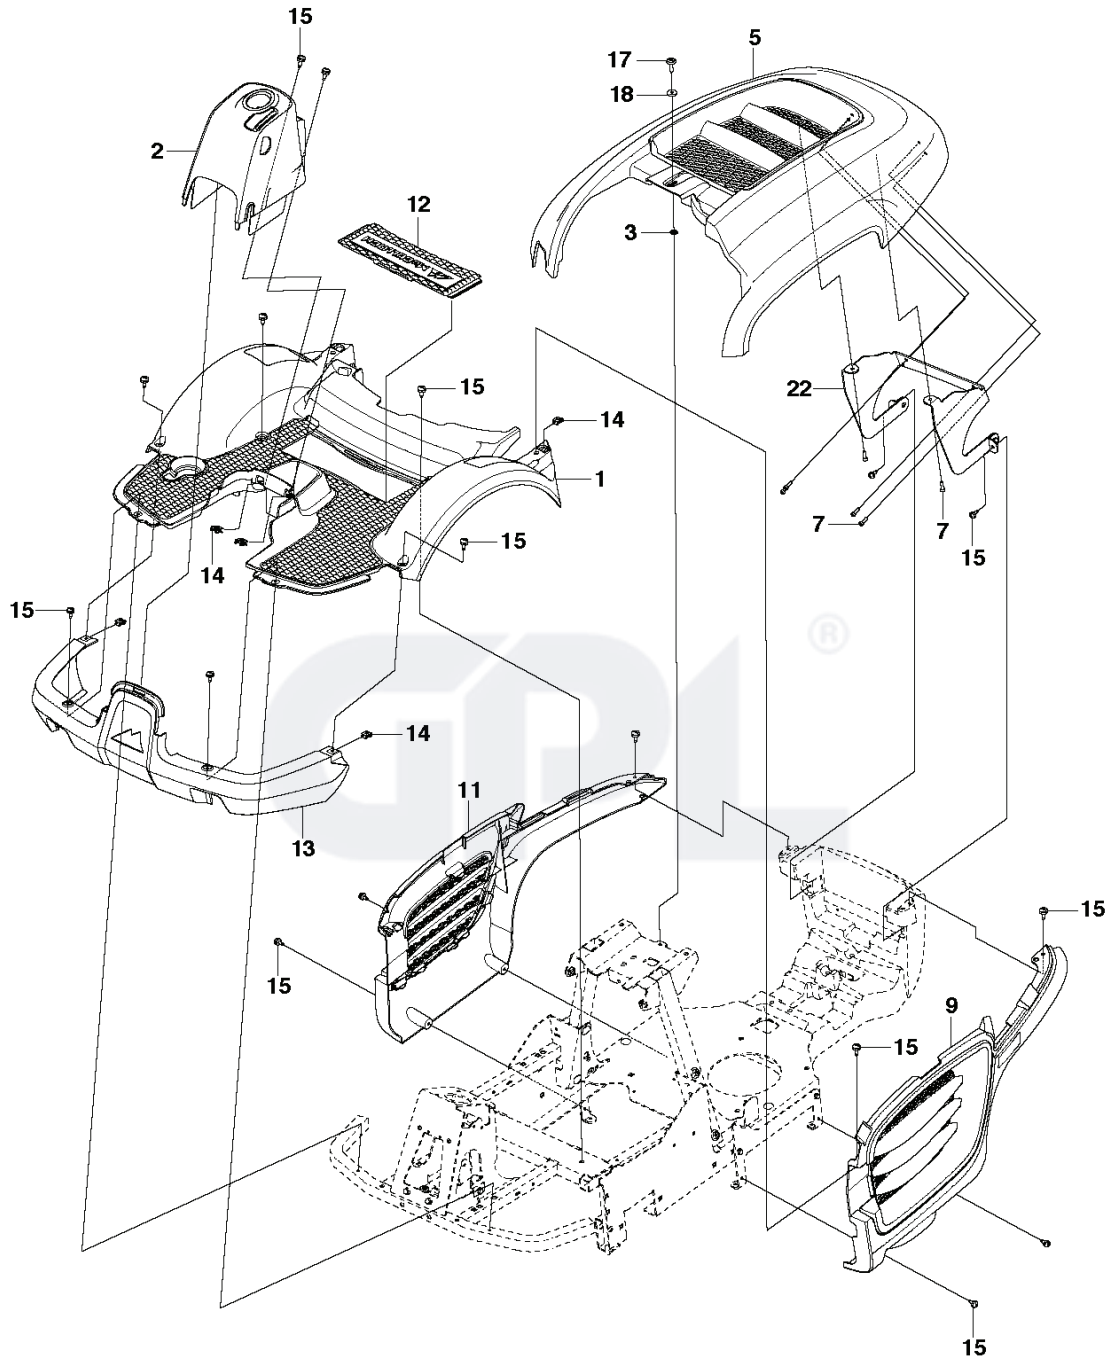

COVER

REF.	PART NO.	DESCRIPTION	REMARK	QTY.	KIT
1	577545802	FOOT PLATE		1	
2	577546202	COVER		1	
3	735583501	WASHER		1	
5	578298802	ENGINE HOOD ASSY		1	
7	503217416	SCREW IHST		6	
9	578299201	COVER		1	
11	578299101	COVER		1	
12	578281601	DOOR		1	
13	577546101	COVER		1	
14	535429101	SPRING NUT		6	
15	544400501	SCREW		18	
17	506982602	SCREW		1	
18	506559701	WASHER		1	
22	578298101	HINGE		1