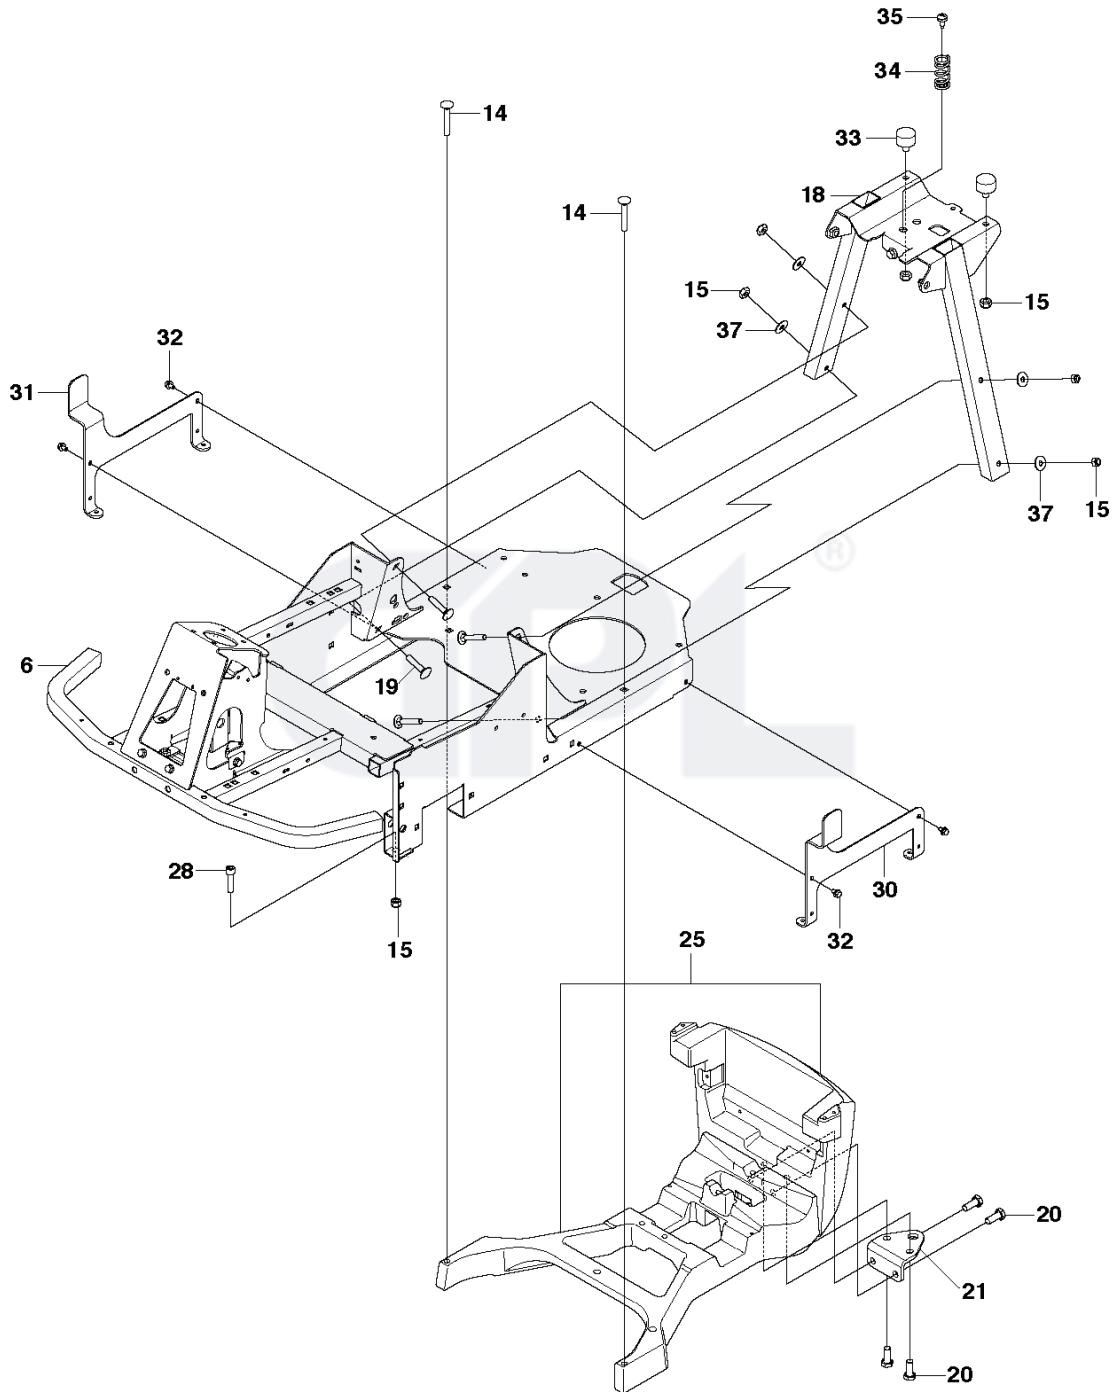

CHASSIS

REF.	PART NO.	DESCRIPTION	REMARK	QTY.	KIT
6	576466801	FRAME		1	
14	535423803	SCREW RSQM		2	
15	732211801	LOCK NUT		8	
18	576793201	SEAT BRACKET ASSY		1	
19	727645951	SCREW		4	
20	725249751	SCREW		4	
21	577846901	SHEET		1	
25	580335701	FRAME		1	
28	725545501	SCREW IHSCM		1	
30	578042901	BRACKET		1	
31	578042902	BRACKET		1	
32	725236461	SCREW EHHFT		4	
33	579292301	DAMPER		2	
34	581452101	COMPRESSION SPRING		1	
35	544400501	SCREW		1	
37	734116441	WASHER		4