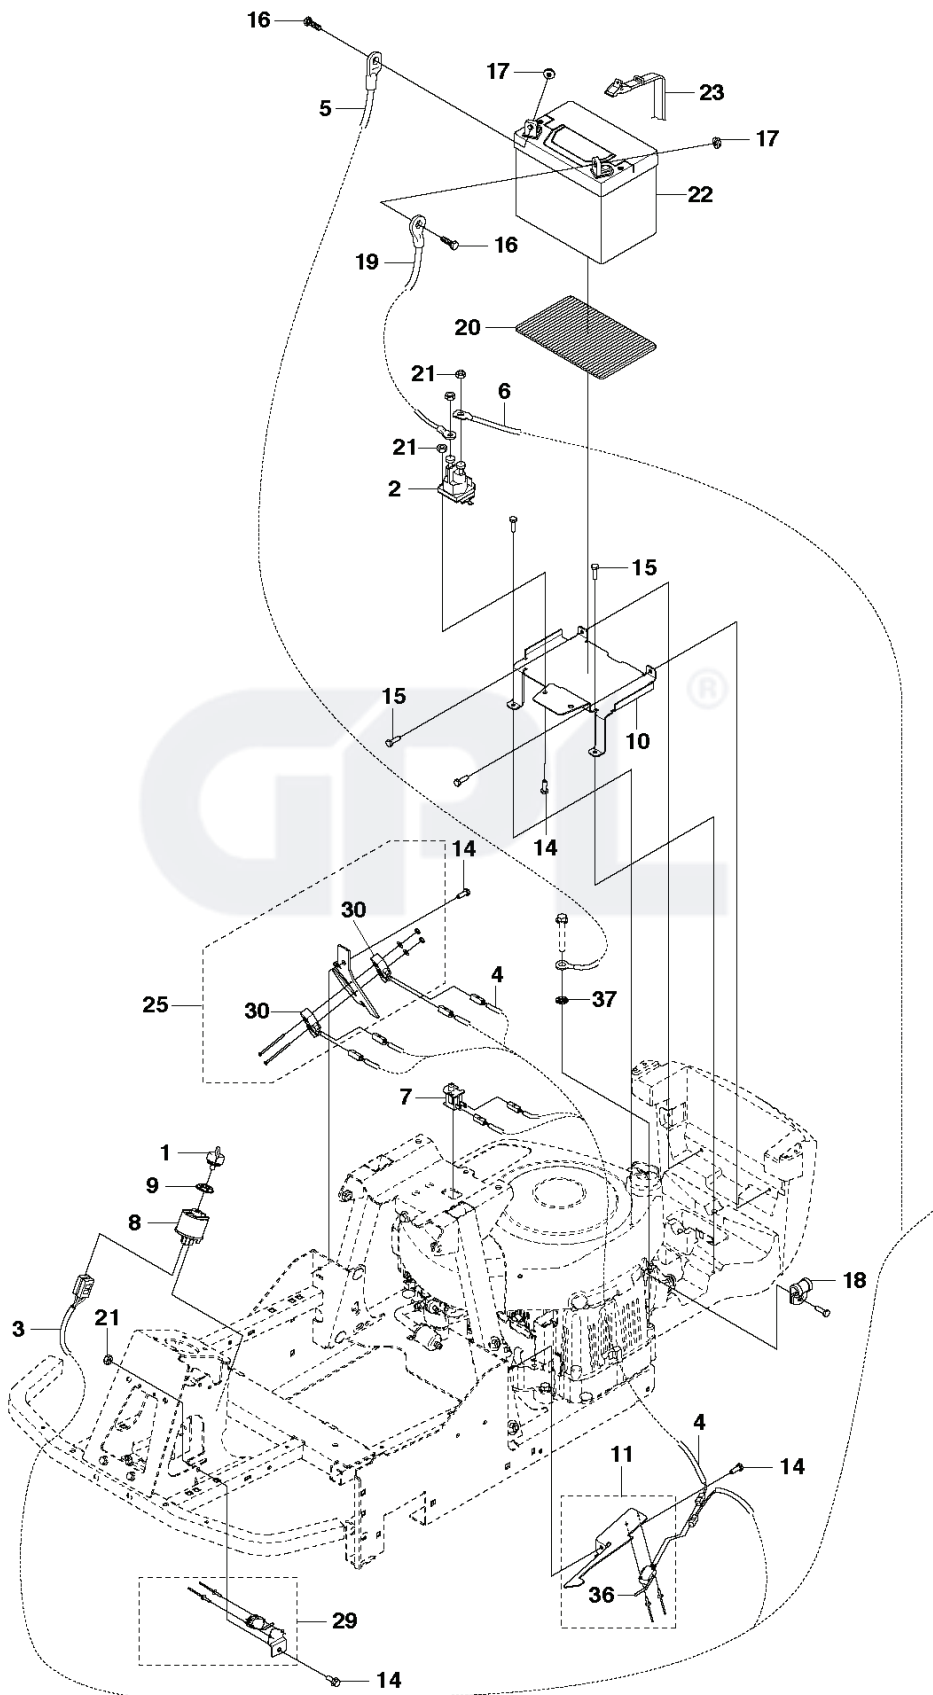

ELECTRICAL

REF.	PART NO.	DESCRIPTION	REMARK	QTY.	KIT
1	544442401	IGNITION KEY		1	
2	544439801	RELAY		1	
3	577511901	WIRING ASSY		1	
4	577512001	WIRING		1	
5	576183801	CABLE		1	
6	576183803	CABLE		1	
7	506909601	SWITCH		1	
8	544442201	IGNITION SWITCH		1	
9	544442301	NUT		1	
10	577390101	BRACKET		1	
11	578285501	PLATE		1	
14	725236461	SCREW EHHFT		3	
15	544400501	SCREW		4	
16	522622101	SCREW EHHM		2	
17	522624301	NUT		2	
18	578996801	CLAMP		1	
19	576184001	CABLE		1	
20	535441101	BATTERY MAT		1	
21	506899801	NUT		3	
22	574397201	BATTERY		1	
23	506836802	BELT		1	
25	578775901	SWITCH		1	
29	579267201	SWITCH		1	
30	578033301	SWITCH		2	25
36	574316101	SWITCH		1	11
37	735216400	LOCKWASHER		1