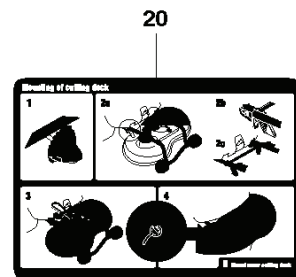

GPL®

STEERING

REF.	PART NO.	DESCRIPTION	REMARK	QTY.	KIT
1	581173601	STOPPER		1	
2	580821601	WIRE		1	
3	576833701	BRACKET		1	
4	725237851	SCREW EHHM		1	
5	732211601	LOCK NUT		1	
6	581701601	BRACKET		10	
7	535475230	SCREW EHHFM		5	
8	576831901	REAR AXLE		1	
9	506554701	LINKAGE		2	
10	506554602	CHAIN		1	
11	732231801	LOCKNUT		2	
12	576881301	BUSHING		4	
13	506504805	WASHER		6	
14	735312220	E-CLIP		4	
15	576832301	PIVOT PIN		1	
16	581158201	PULLEY		4	
22	731231801	HEXAGON NUT		4	
23	725236461	SCREW EHHFT		9	
24	581743101	GUIDE		1	
27	581743201	GUIDE		1	
33	725249751	SCREW		1	
34	574379201	WASHER		1	
36	574874103	WASHER		2	
38	506675402	SCREW EHHFM		2	
39	725250271	SCREW EHHM		1	
44	734116441	WASHER		2	
45	522422302	BRACKET		1	
46	580821501	STEERING ROD		1	
50	738210404	BALL BEARING		1	
51	506887801	SPACER		1	
53	525398002	STEERING SYSTEM		1	
56	721434701	SPRING PIN		1	
58	576832401	SPINDLE		1	
59	576832501	SPINDLE		1	
61	576832901	TIE ROD		2	
62	734116401	WASHER		6	
63	721618301	SPLIT PIN		4	
64	727644951	SCREW RSQM		2	
65	732211801	LOCK NUT		2	
66	734115441	WASHER		1	
67	535475212	SCREW EHHFM		1	
68	532442804	STEERING WHEEL		1	
69	532447759	CAP		1	
70	578189401	BEARING HOUSING ASSY		1	

CUTTING DECK - 2

REF.	PART NO.	DESCRIPTION	REMARK	QTY.	KIT
1	732211801	LOCK NUT		16	
2	574460701	PULLEY		2	
3	725245171	SCREW EHHM		8	
4	506793202	BELT TENSIONER WHEEL		2	
5	584298801	SPRING		1	
6	725245371	SCREW EHHM		7	
7	734116441	WASHER		5	
8	734117441	WASHER		1	
9	573969501	BELT TENSIONER		1	
10	506675402	SCREW EHHFM		4	
11	734117771	WASHER		2	
12	506533501	PARALLEL KEY		4	
13	573966501	TUBE		2	
14	573968601	BEARING HOUSING ASSY		2	
15	581061102	CUTTING DECK		1	
16	581249701	ADAPTER		2	
17	581083501	BLADE		2	
18	506792303	KNIFE PLATE		2	
19	581135401	DECAL		2	
20	581166201	DECAL		2	
21	581709501	WASHER		2	
22	574510001	DECAL		2	