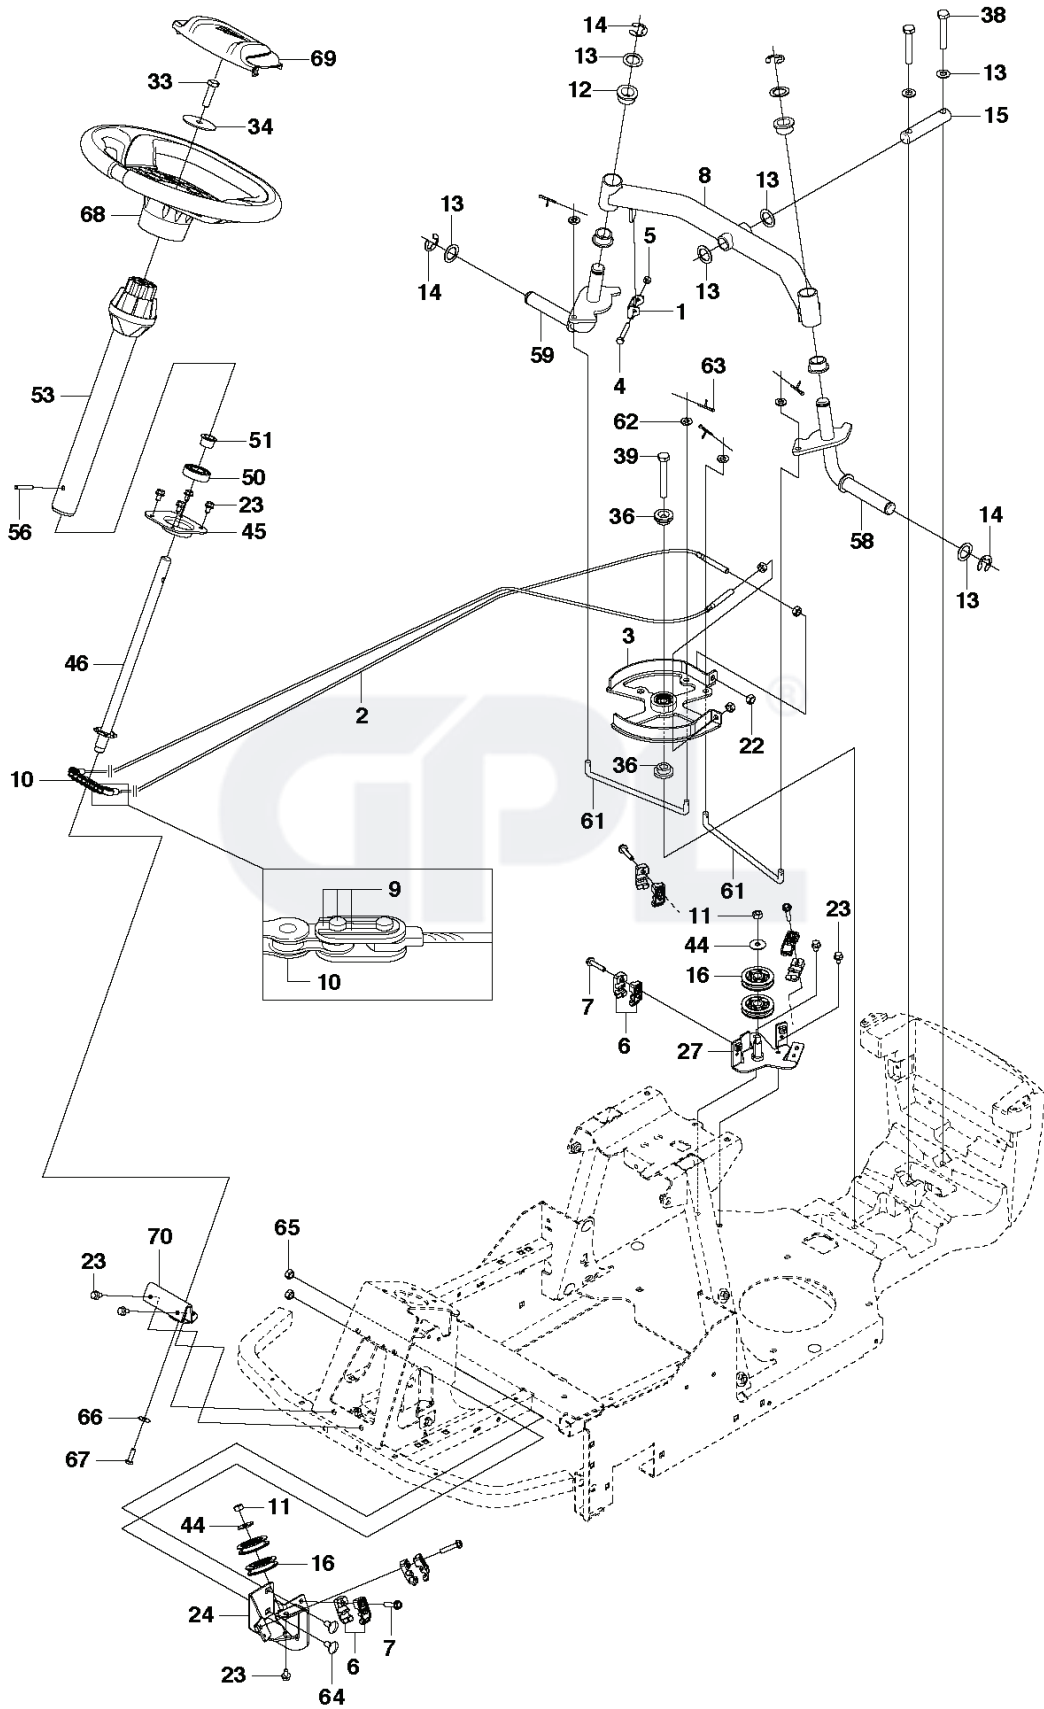

STEERING

REF.	PART NO.	DESCRIPTION	REMARK	QTY.	KIT
1	581173601	STOPPER		1	
2	580821601	WIRE		1	
3	576833701	BRACKET		1	
4	725237851	SCREW EHHM		1	
5	732211601	LOCK NUT		1	
6	581701601	BRACKET		10	
7	535475230	SCREW EHHFM		5	
8	576831901	REAR AXLE		1	
9	506554701	LINKAGE		2	
10	506554602	CHAIN		1	
11	732231801	LOCKNUT		2	
12	576881301	BUSHING		4	
13	506504805	WASHER		6	
14	735312220	E-CLIP		4	
15	576832301	PIVOT PIN		1	
16	581158201	PULLEY		4	
22	731231801	HEXAGON NUT		4	
23	725236461	SCREW EHHFT		9	
24	581743101	GUIDE		1	
27	581743201	GUIDE		1	
33	725249751	SCREW		1	
34	574379201	WASHER		1	
36	574874103	WASHER		2	
38	506675402	SCREW EHHFM		2	
39	725250271	SCREW EHHM		1	
44	734116441	WASHER		2	
45	522422302	BRACKET		1	
46	580821501	STEERING ROD		1	
50	738210404	BALL BEARING		1	
51	506887801	SPACER		1	
53	525398002	STEERING SYSTEM		1	
56	721434701	SPRING PIN		1	
58	576832401	SPINDLE		1	
59	576832501	SPINDLE		1	
61	576832901	TIE ROD		2	
62	734116401	WASHER		6	
63	721618301	SPLIT PIN		4	
64	727644951	SCREW RSQM		2	
65	732211801	LOCK NUT		2	
66	734115441	WASHER		1	
67	535475212	SCREW EHHFM		1	
68	532442804	STEERING WHEEL		1	
69	532447759	CAP		1	
70	578189401	BEARING HOUSING ASSY		1