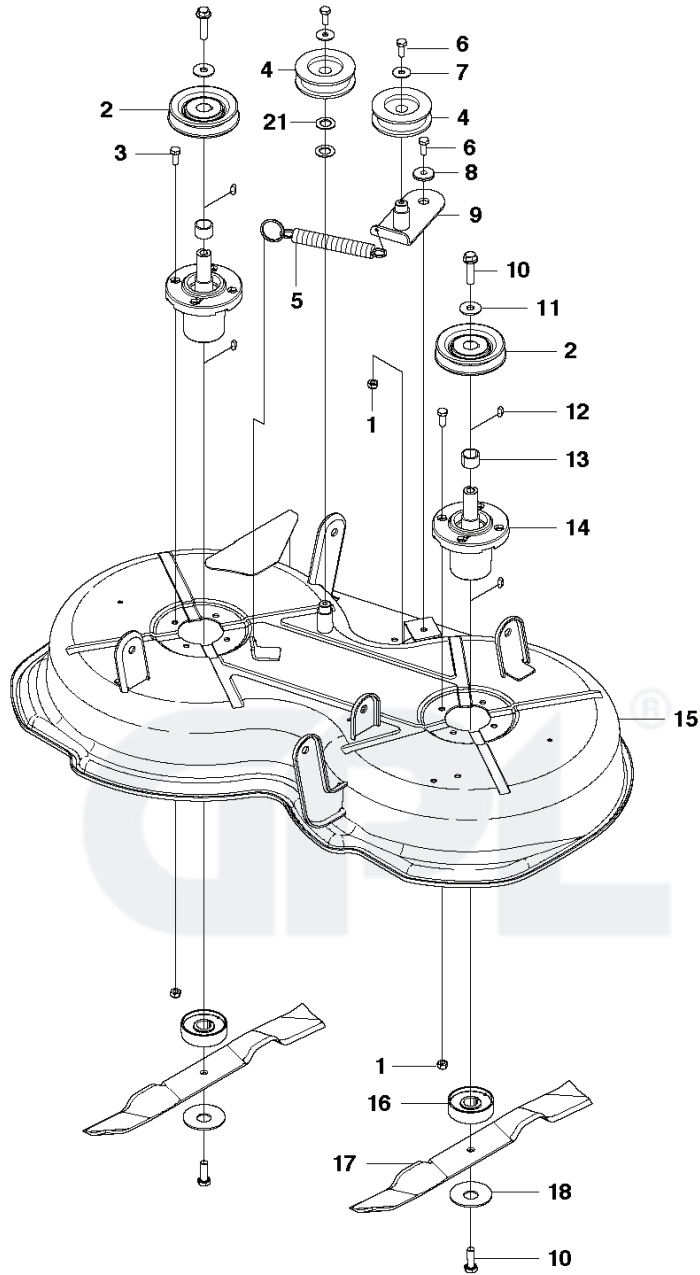

CUTTING DECK - 2

REF.	PART NO.	DESCRIPTION	REMARK	QTY.	KIT
1	732211801	LOCK NUT		16	
2	574460701	PULLEY		2	
3	725245171	SCREW EHHM		8	
4	506793202	BELT TENSIONER WHEEL		2	
5	584298801	SPRING		1	
6	725245371	SCREW EHHM		7	
7	734116441	WASHER		5	
8	734117441	WASHER		1	
9	573969501	BELT TENSIONER		1	
10	506675402	SCREW EHHFM		4	
11	734117771	WASHER		2	
12	506533501	PARALLEL KEY		4	
13	573966501	TUBE		2	
14	573968601	BEARING HOUSING ASSY		2	
15	581061102	CUTTING DECK		1	
16	581249701	ADAPTER		2	
17	581083501	BLADE		2	
18	506792303	KNIFE PLATE		2	
19	581135401	DECAL		2	
20	581166201	DECAL		2	
21	581709501	WASHER		2	
22	574510001	DECAL		2