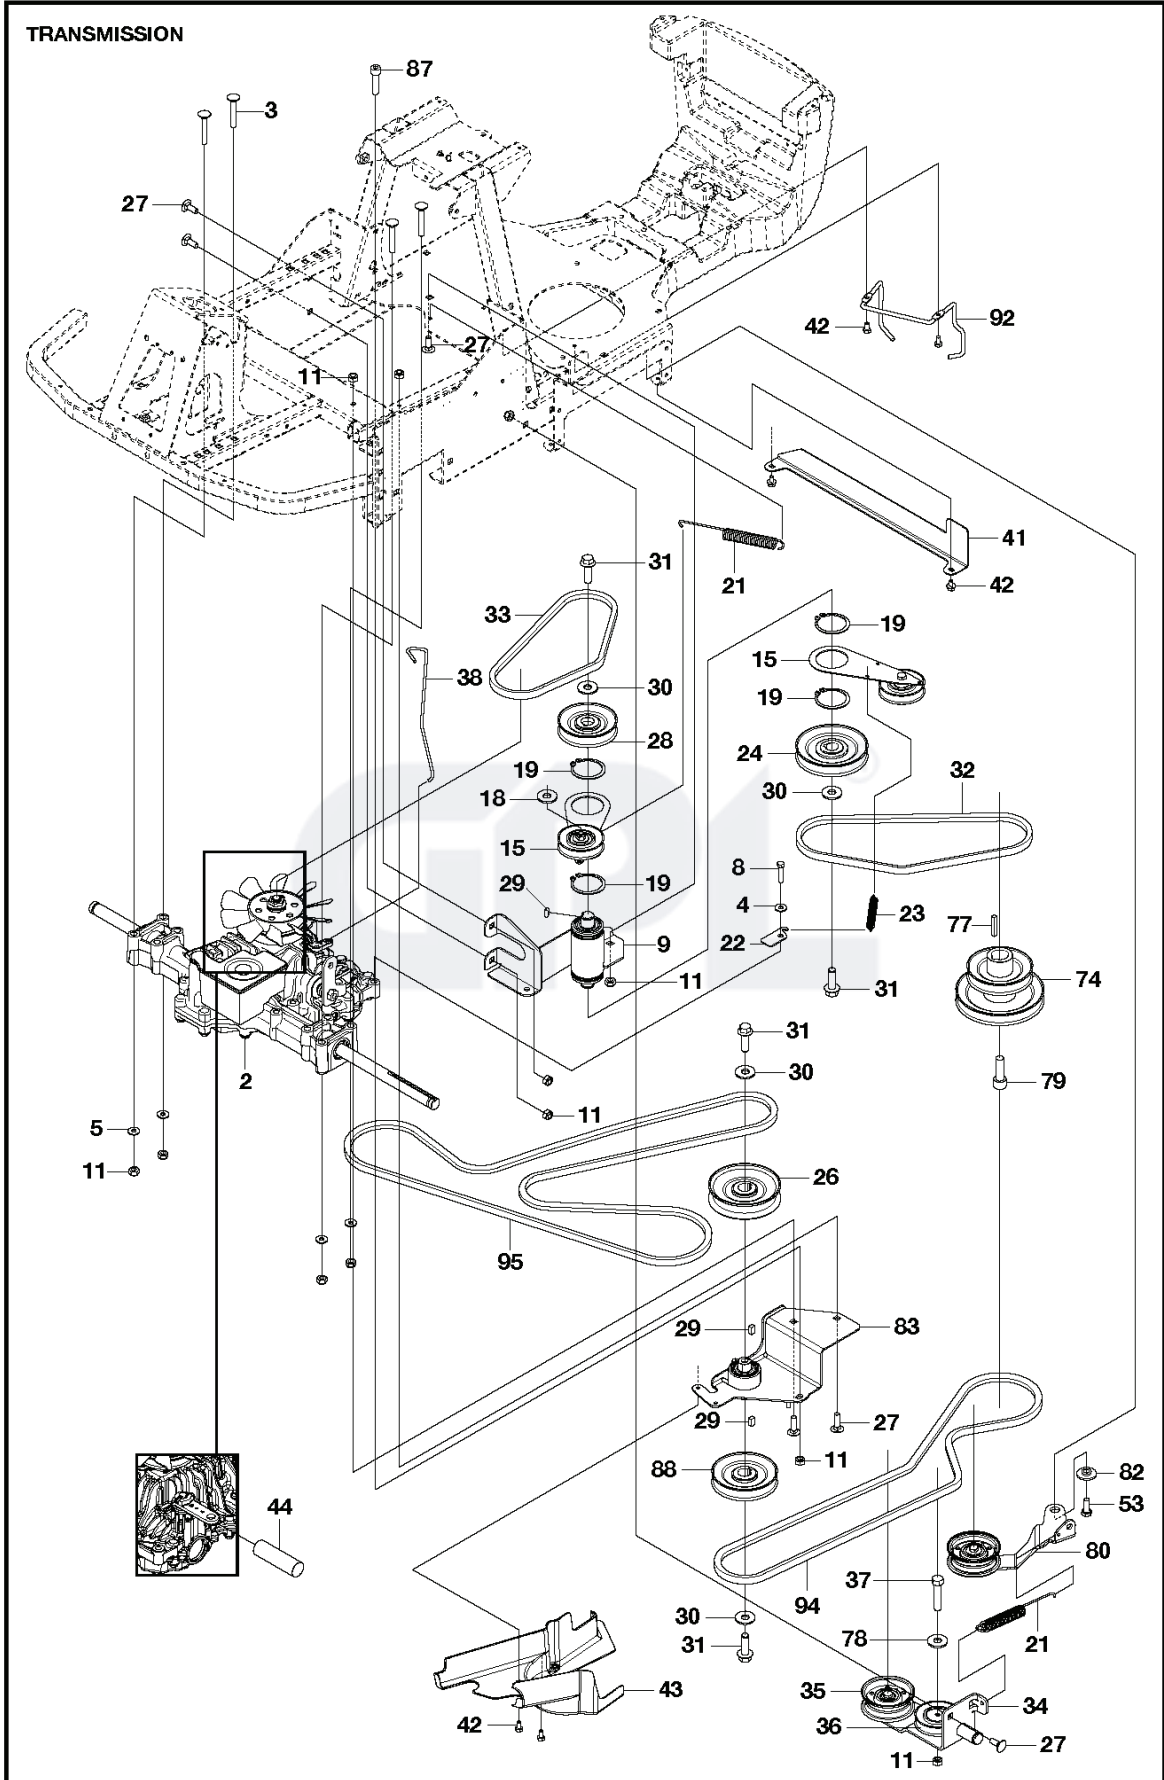

TRANSMISSION

REF.	PART NO.	DESCRIPTION	REMARK	QTY.	KIT
2	576363401	TRANSMISSION		1	
3	579603801	SCREW RSQM		4	
4	535464101	WASHER		4	
5	734116401	WASHER		6	
8	725245951	SCREW EHHM		3	
9	576458301	HOUSING ASSY		1	
11	732211801	LOCK NUT		13	
15	576363701	BELT TENSIONER		2	
18	734116441	WASHER		2	
19	735314200	CIRCLIP		4	
21	575567201	SPRING		2	
22	578392701	SHEET		1	
23	574506201	SPRING		1	
24	577169503	PULLEY		1	
26	578347502	PULLEY		1	
27	727644951	SCREW RSQM		4	
28	577169501	PULLEY		1	
29	506533501	PARALLEL KEY		4	
30	734117441	WASHER		4	
31	506675401	SCREW EHHFM		4	
32	576363901	BELT		1	
33	576364001	BELT		1	
34	576466701	BRACKET		1	
35	539919078	PULLEY		1	
36	506946901	PULLEY		1	
37	725245571	SCREW EHHM		1	
38	578400701	ARM		1	
41	584140401	SHEET		1	
42	725236461	SCREW EHHFT		6	
43	580676201	COVER		1	
44	584242902	HEAT-SHRINK TUBING		1	
53	725245171	SCREW EHHM		1	
74	576361301	PULLEY		1	
77	506555902	WEDGE		1	
78	506597501	WASHER		1	
79	506556002	SCREW UNC		1	
80	576361101	BELT TENSIONER ASSY		1	
82	574874103	WASHER		1	
83	576451902	IDLER AXLE ASSY		1	
87	725545501	SCREW IHSCM		1	
88	577169502	PULLEY		1	
92	578208201	BELT GUIDE		1	
94	589563901	BELT		1	
95	589538501	BELT		1