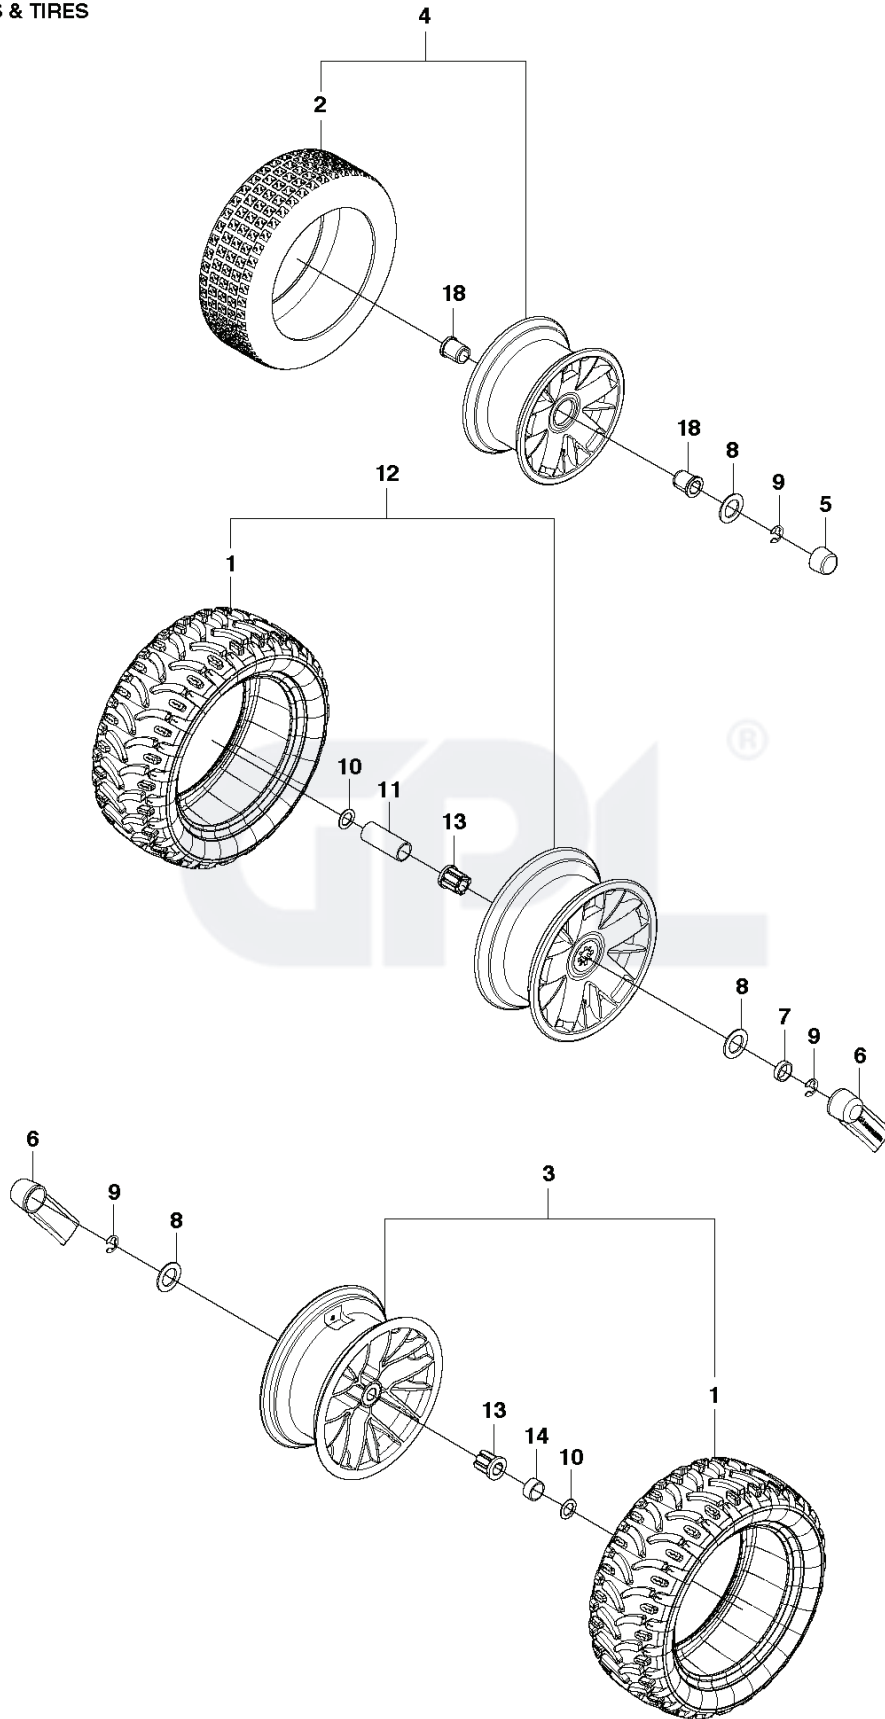

CONTROLS

REF.	PART NO.	DESCRIPTION	REMARK	QTY.	KIT
1	506993302	SLEEVE		1	
2	734116401	WASHER		1	
4	576846102	PEDAL		1	
6	506542002	HANDLE		2	
7	576467101	BRAKE LEVER		1	
11	579315401	SPRING		1	
12	580676401	PEDAL		1	
14	577544801	ROD		1	
15	735311220	E-CLIP		2	
16	578762901	SHEET		1	
20	574506201	SPRING		1	
21	574874101	WASHER		1	
22	506570104	SCREW EHHFM		1	
23	732211801	LOCK NUT		3	
41	506954101	BEARING SUPPORT		4	
42	725245751	SCREW		2	
45	577847201	THROTTLE CONTROL		1	
48	506834301	SPRING		1	
50	544301708	WIRE		1	
51	725236461	SCREW EHHFT		4	
52	506889101	KNOB		1	
54	576456701	LEVER		1	
56	506535603	DRAW SPRING		1	
57	576456601	ROD		1	
58	506899001	E-CLIP		1	
59	581850102	ARM		1	
60	578366601	SHEET		2	
61	578313602	PEDAL		1	
65	579154301	SHEET		1	
66	535423802	SCREW RSQM		2	
67	579154401	SHEET		1	

COVER

REF.	PART NO.	DESCRIPTION	REMARK	QTY.	KIT
1	577545802	FOOT PLATE		1	
2	577546202	COVER		1	
3	735583501	WASHER		1	
5	578298802	ENGINE HOOD ASSY		1	
7	503217416	SCREW IHST		6	
9	578299201	COVER		1	
11	578299101	COVER		1	
12	578281601	DOOR		1	
13	577546101	COVER		1	
14	535429101	SPRING NUT		6	
15	544400501	SCREW		18	
17	506982602	SCREW		1	
18	506559701	WASHER		1	
22	578298101	HINGE		1	

WHEELS & TIRES

REF.	PART NO.	DESCRIPTION	REMARK	QTY.	KIT
1	579169601	TIRE		1	3, 12
2	579169701	TIRE		2	4
3	583832102	WHEEL		1	
4	584266901	WHEEL ASSY		2	
5	578762201	HUB CAP		2	
6	577824801	HUB CAP		2	
7	578033902	SLEEVE		1	
8	506504805	WASHER		4	
9	506899001	E-CLIP		4	
10	506504803	WASHER		2	
11	578033901	SLEEVE		1	
12	583832101	WHEEL		1	
13	578761301	BUSHING		2	
14	578033903	SLEEVE		1	
18	578761201	BUSHING		4	