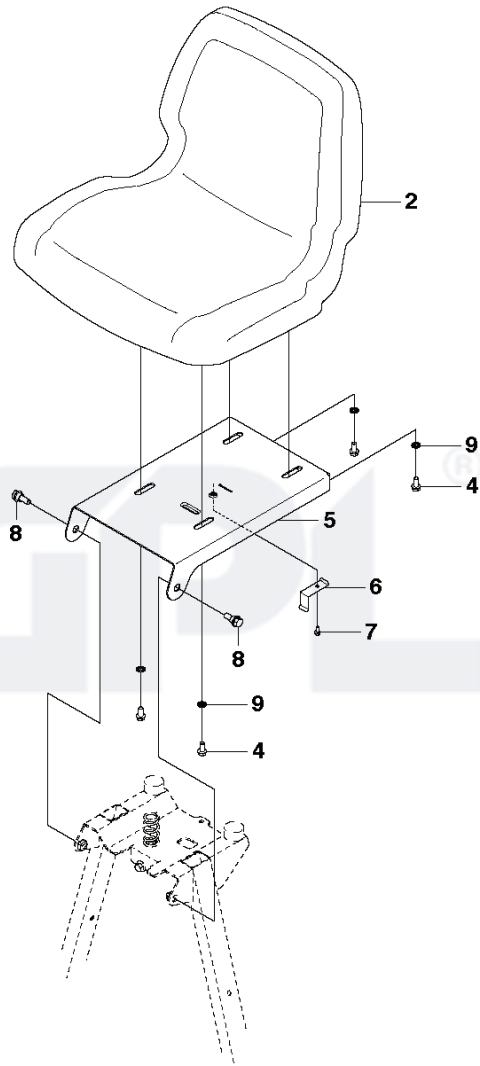

M125-85FH, 967186901, 2013-01

SPARE PARTS LIST

ENGINE

REF.	PART NO.	DESCRIPTION	REMARK	QTY.	KIT
1	578192401	ENGINE		1	
3	581129801	MUFFLER ASSY		1	
7	535469701	HOSE BRACE		2	
8	578259101	COLLAR SCREW		2	
9	578259301	WASHER		1	
10	578255701	MANIFOLD		1	
13	577915801	FUEL TANK		1	
14	532430220	FUEL CAP		1	
15	504800012	FUEL HOSE		1	
16	544026608	HOSE GUARD		1	
17	579377101	GASKET		2	
18	732211801	LOCK NUT		4	
19	506570107	SCREW EHHFM		1	
20	506570106	SCREW EHHFM		3	
21	579328101	SCREW		1	
22	506556301	SCREW UNC		2	

EQUIPMENT FRAME

REF.	PART NO.	DESCRIPTION	REMARK	QTY.	KIT
1	581100401	ATTACHMENT		1	
2	721861701	CLEVIS PIN		2	
3	721680251	SPRING COTTER		2	
4	578385301	BRACKET		1	
5	505418701	SPRING		1	
6	725251571	SCREW EHHM		2	
7	734117201	WASHER		1	
8	727644951	SCREW RSQM		2	
9	732211801	LOCK NUT		3	
10	734117201	WASHER		1	
11	579165301	WIRE		1	
12	735311220	E-CLIP		1	
13	581304701	BRACKET		1	
14	725637851	SCREW IHCSFM		4	
15	732211601	LOCK NUT		4	
16	506558302	SCREW EHHFT		1	

SEAT

REF.	PART NO.	DESCRIPTION	REMARK	QTY.	KIT
2	576376401	SEAT		1	
4	506570103	SCREW EHHFM		4	
5	577865802	SHEET		1	
6	525486701	BELT GUIDE		1	
7	725236461	SCREW EHHFT		1	
8	506597401	SCREW EHHFM		2	
9	735216400	LOCKWASHER		4	

CUTTING DECK - 2

REF.	PART NO.	DESCRIPTION	REMARK	QTY.	KIT
1	732211801	LOCK NUT		16	
2	574460701	PULLEY		2	
3	725245171	SCREW EHHM		8	
4	506793202	BELT TENSIONER WHEEL		2	
5	584298801	SPRING		1	
6	725245371	SCREW EHHM		7	
7	734116441	WASHER		5	
8	734117441	WASHER		1	
9	573969501	BELT TENSIONER		1	
10	506675402	SCREW EHHFM		4	
11	734117771	WASHER		2	
12	506533501	PARALLEL KEY		4	
13	573966501	TUBE		2	
14	573968601	BEARING HOUSING ASSY		2	
15	581061102	CUTTING DECK		1	
16	581249701	ADAPTER		2	
17	581083501	BLADE		2	
18	506792303	KNIFE PLATE		2	
19	581135401	DECAL		2	
20	581166201	DECAL		2	
21	581709501	WASHER		2	
22	574510001	DECAL		2	