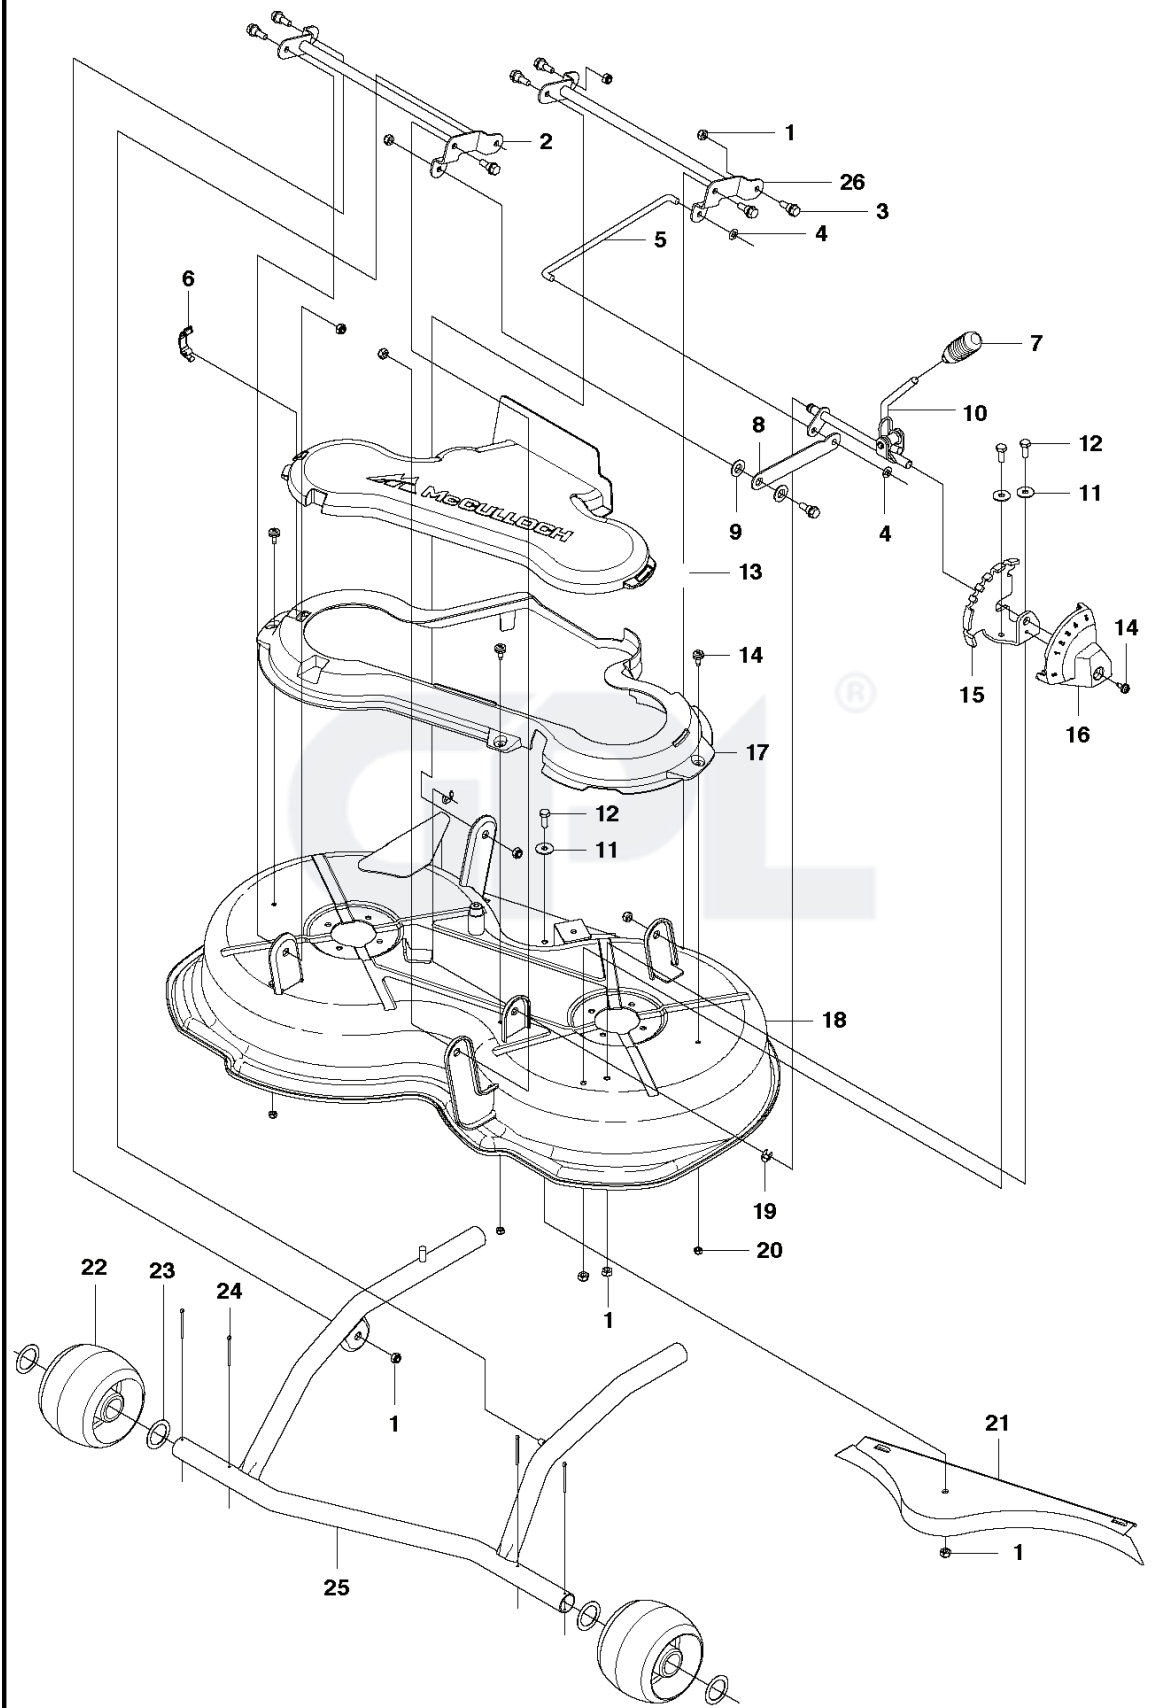

CUTTING DECK - 1

REF.	PART NO.	DESCRIPTION	REMARK	QTY.	KIT
1	732211801	LOCK NUT		16	
2	522450902	CROSS BAR		1	
3	506597401	SCREW EHHFM		8	
4	735585200	WASHER		2	
5	581175401	ROD		1	
6	576373801	SNAP LOCKING		1	
7	574328802	HANDLE		1	
8	525855701	ARM		1	
9	734116541	WASHER		2	
10	575802101	LEVER ASSY		1	
11	734116441	WASHER		5	
12	725245371	SCREW EHHM		7	
13	581061501	COVER		1	
14	544400501	SCREW		4	
15	522523201	BRACKET		1	
16	573971802	COVER		1	
17	574172002	COVER		1	
18	586147003	CUTTING DECK		1	Assy
19	735311520	E-CLIP		2	
20	732211601	LOCK NUT		3	
21	574041702	PLUG		1	
22	522735901	WHEEL		2	
23	574264501	WASHER		4	
24	721618701	SPLIT PIN		4	
25	522451902	EQUIPMENT FRAME		1	
26	583887401	CROSSBAR		1